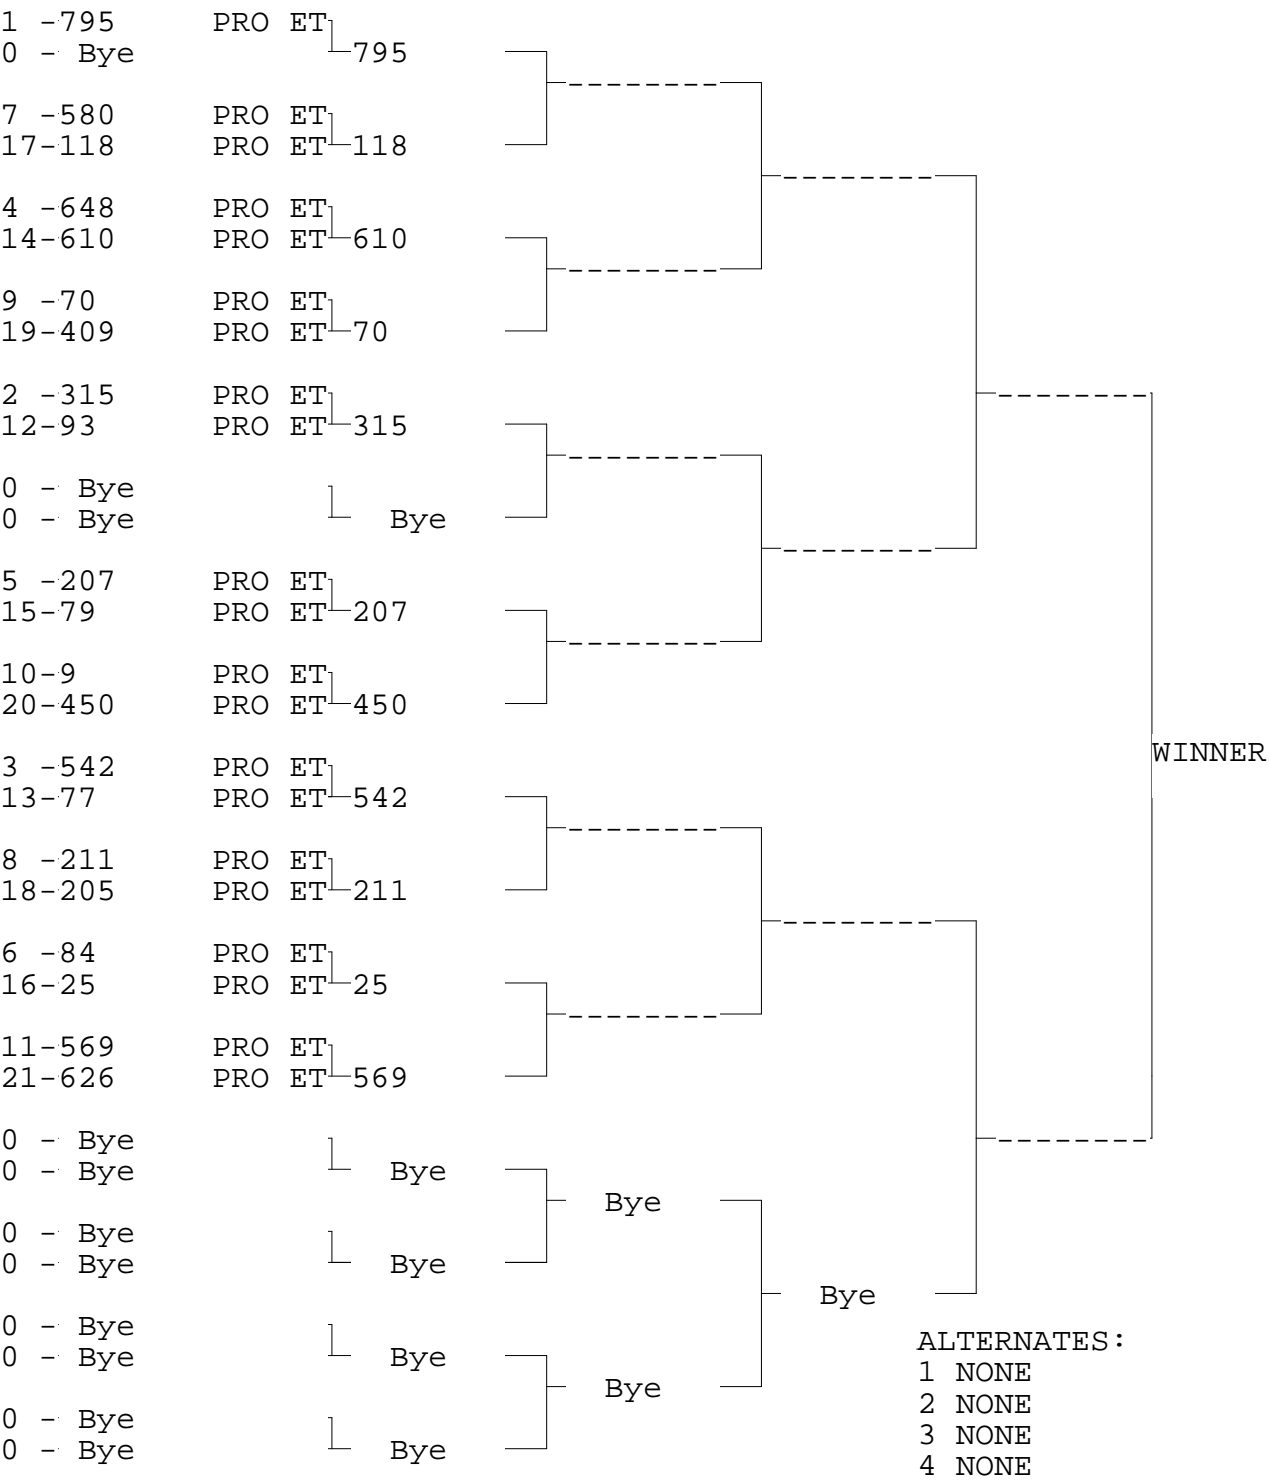

PRO ET

TSI RACENET SYSTEM
PROGRESSIVE LADDER FOR 21 CARS

29/06/2014
14:54:24

ALTERNATES:
1 NONE
2 NONE
3 NONE
4 NONE

OFFICIAL