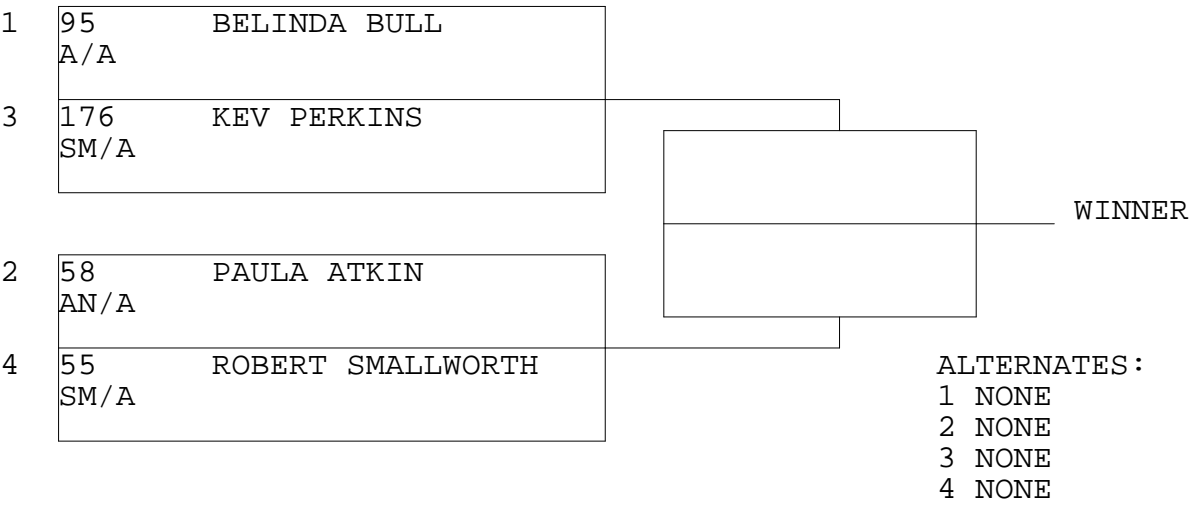

COMP ELIMINATOR

TSI RACENET SYSTEM
PROGRESSIVE LADDER FOR 4 CARS

28/06/2014
19:41:24

OFFICIAL