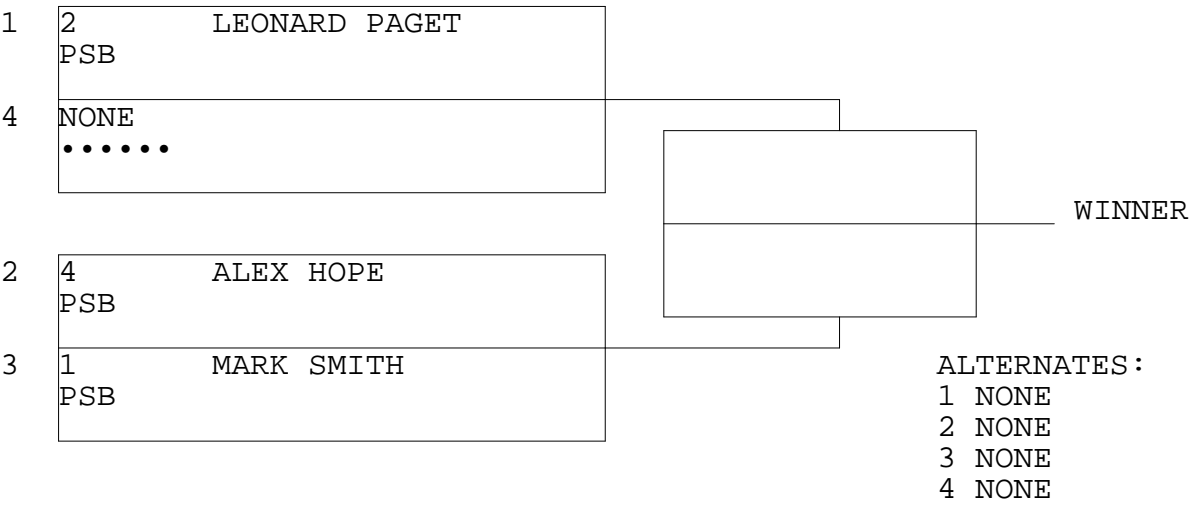

PRO STOCK BIKE

TSI RACENET SYSTEM
PROGRESSIVE LADDER FOR 4 CARS

29/06/2014
10:15:12

OFFICIAL