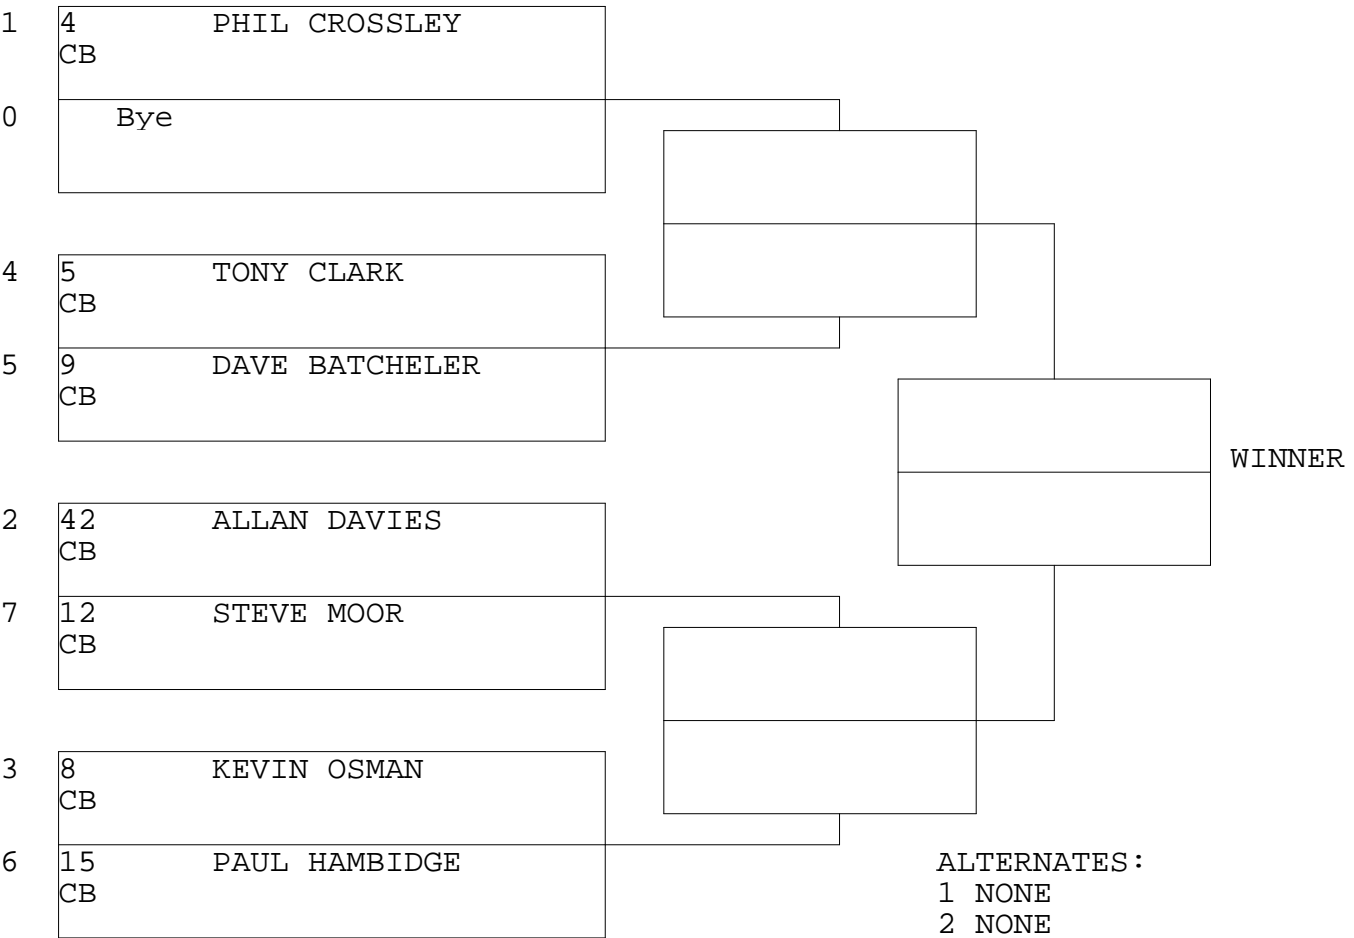

COMP BIKE

TSI RACENET SYSTEM
PROGRESSIVE LADDER FOR 7 CARS

29/06/2014
10:16:25

OFFICIAL