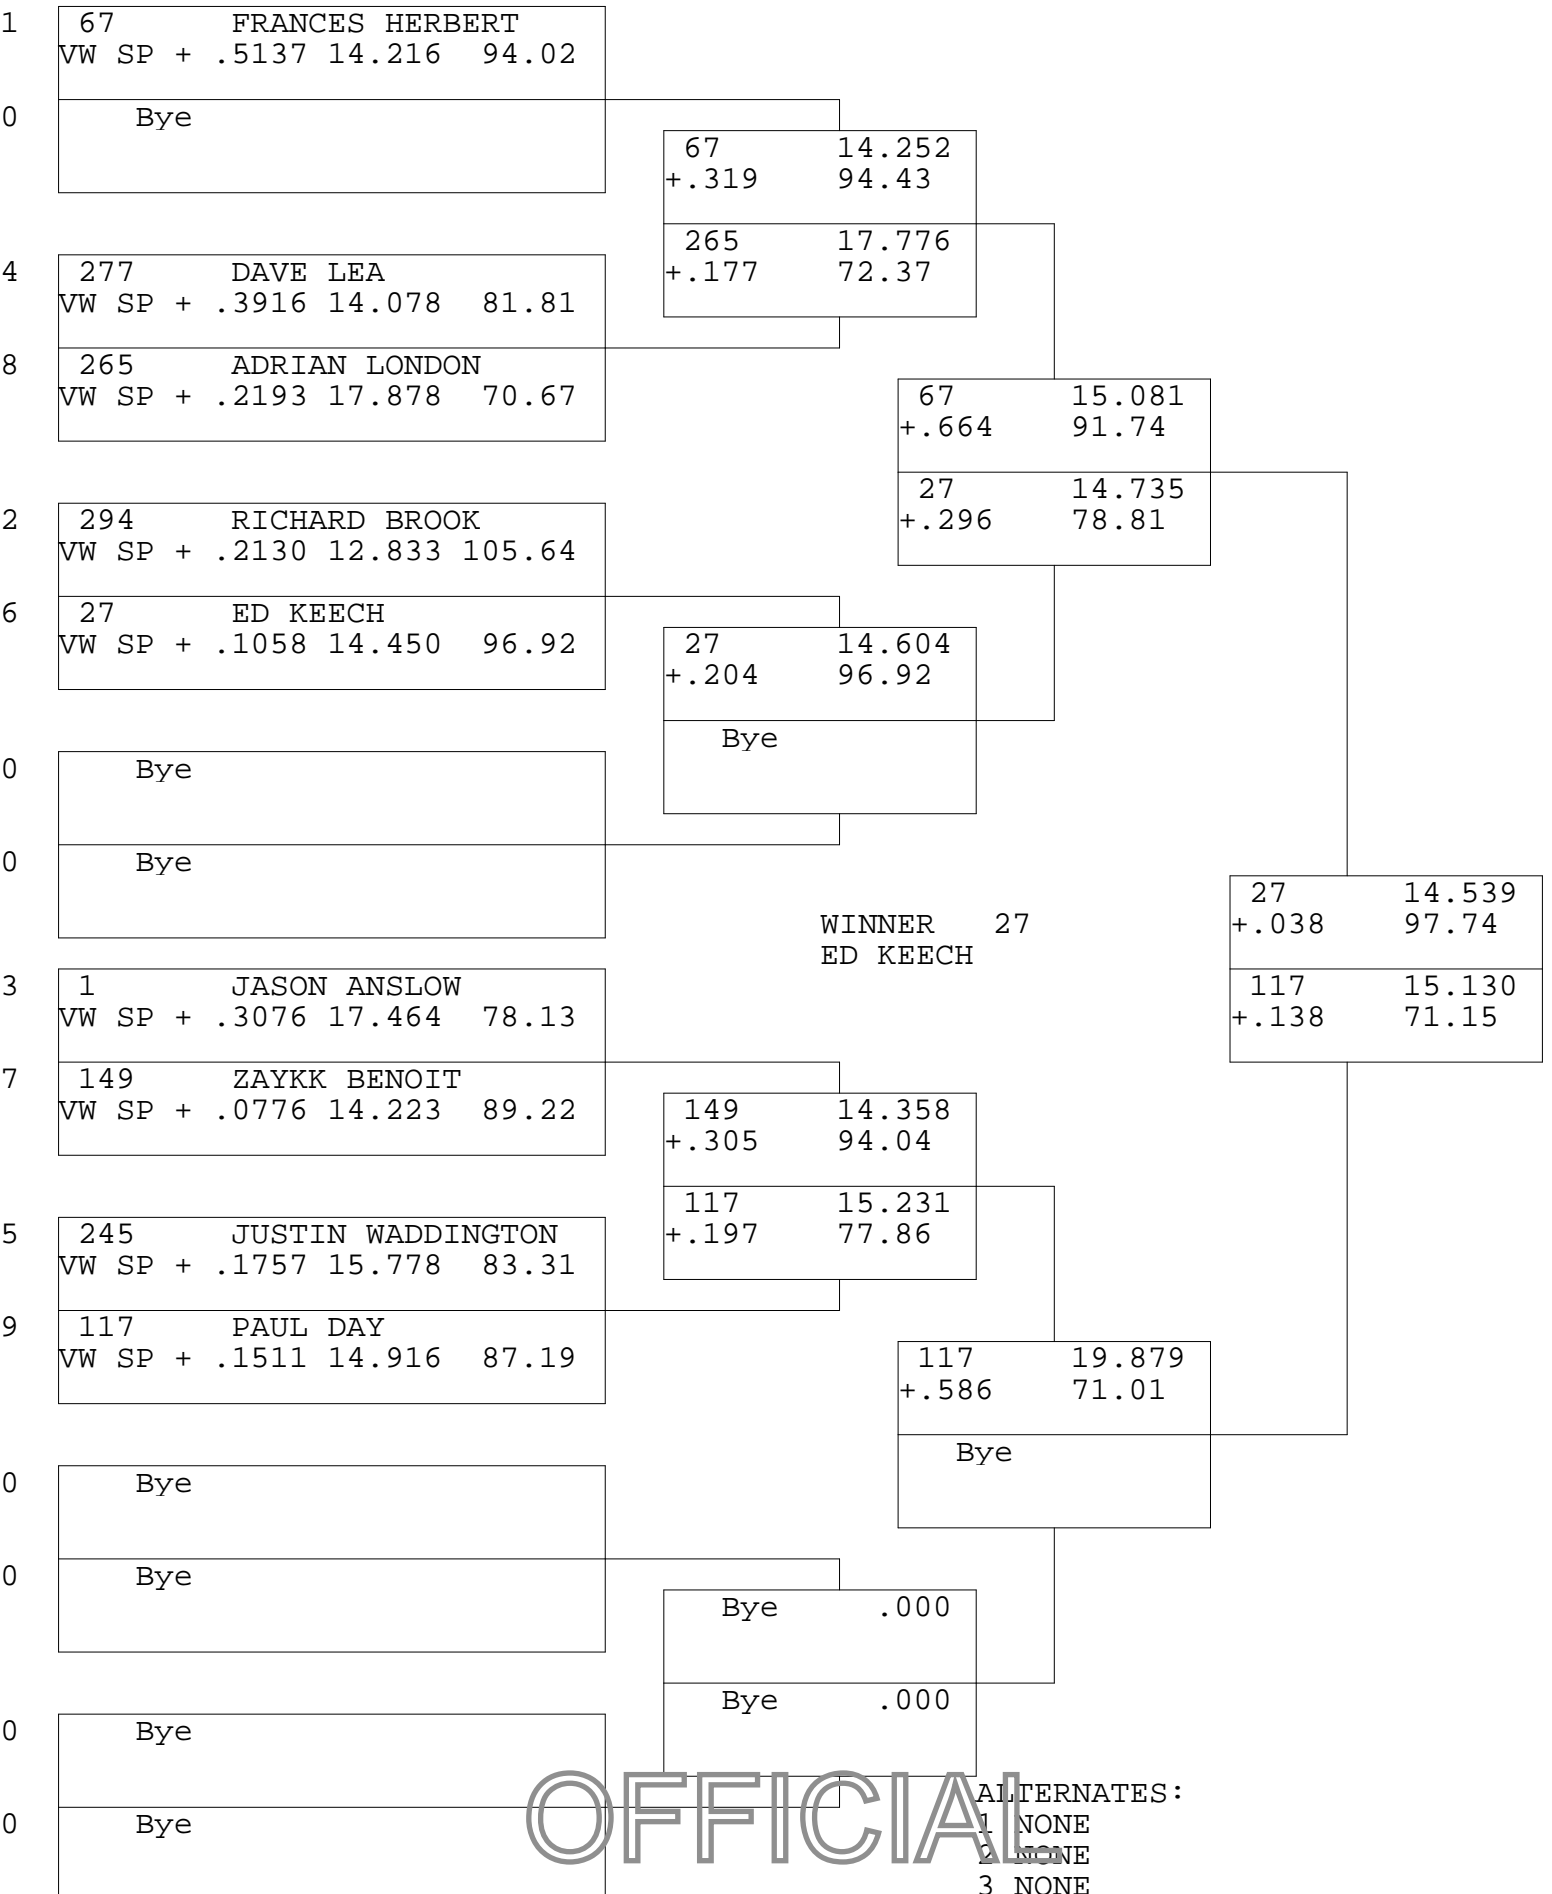

VW SPORTSMAN

TSI RACENET SYSTEM
PROGRESSIVE LADDER FOR 9 CARS

21/09/2014
17:04:19

OFFICIAL ALTERNATES:
1 NONE
2 NONE
3 NONE
4 NONE