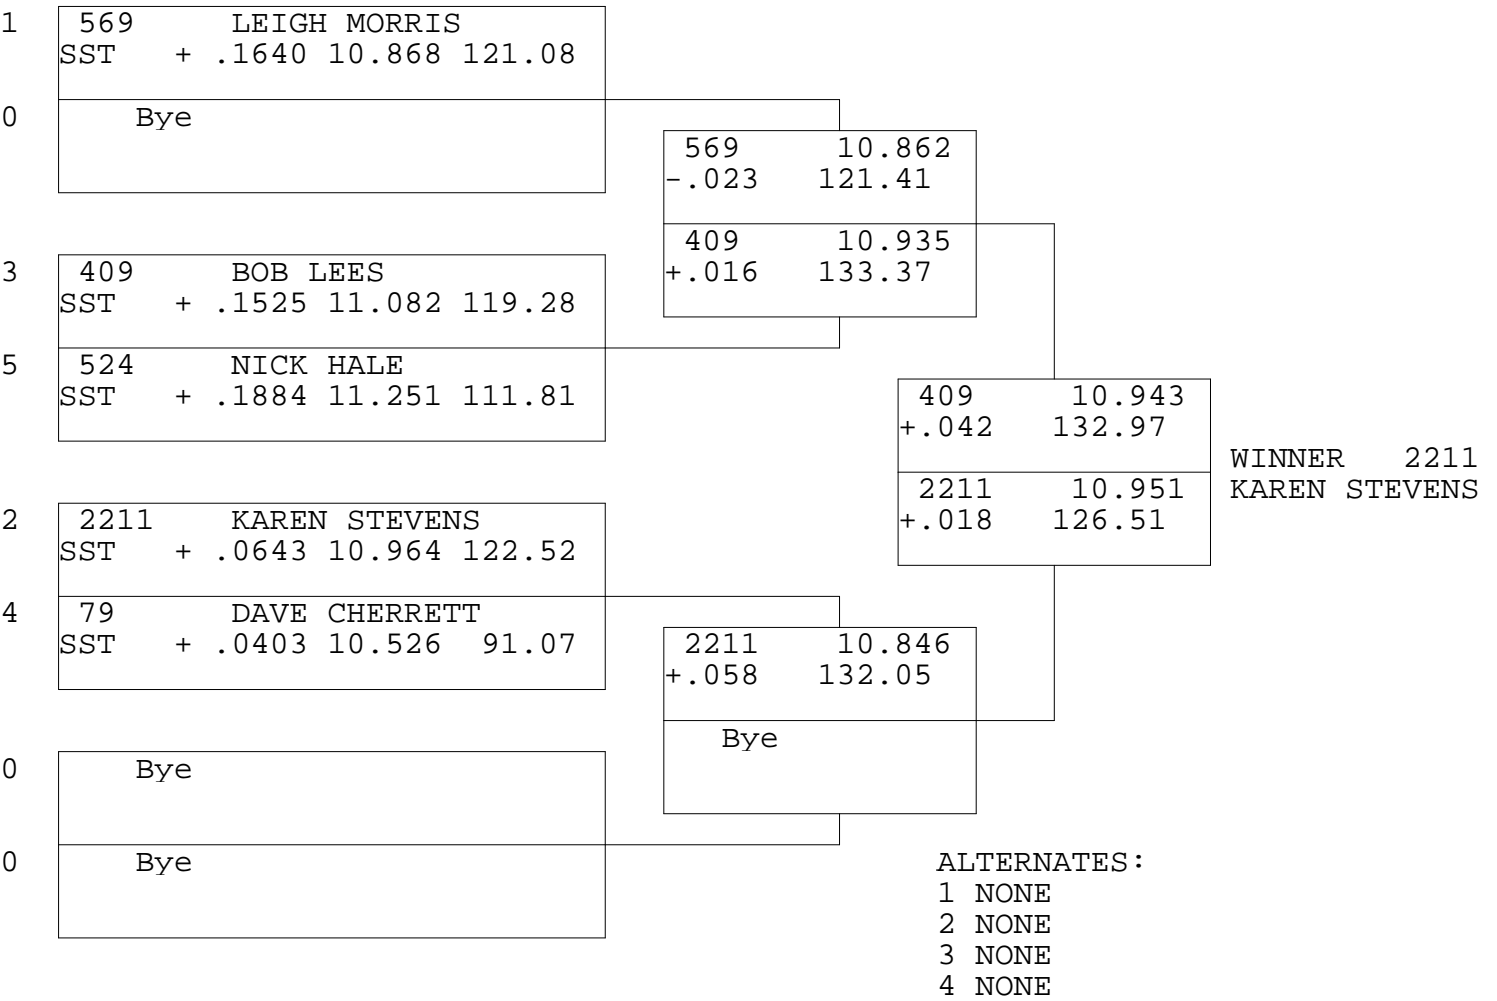

SUPER STREET

TSI RACENET SYSTEM  
PROGRESSIVE LADDER FOR 5 CARS

21/09/2014  
17:11:35

OFFICIAL