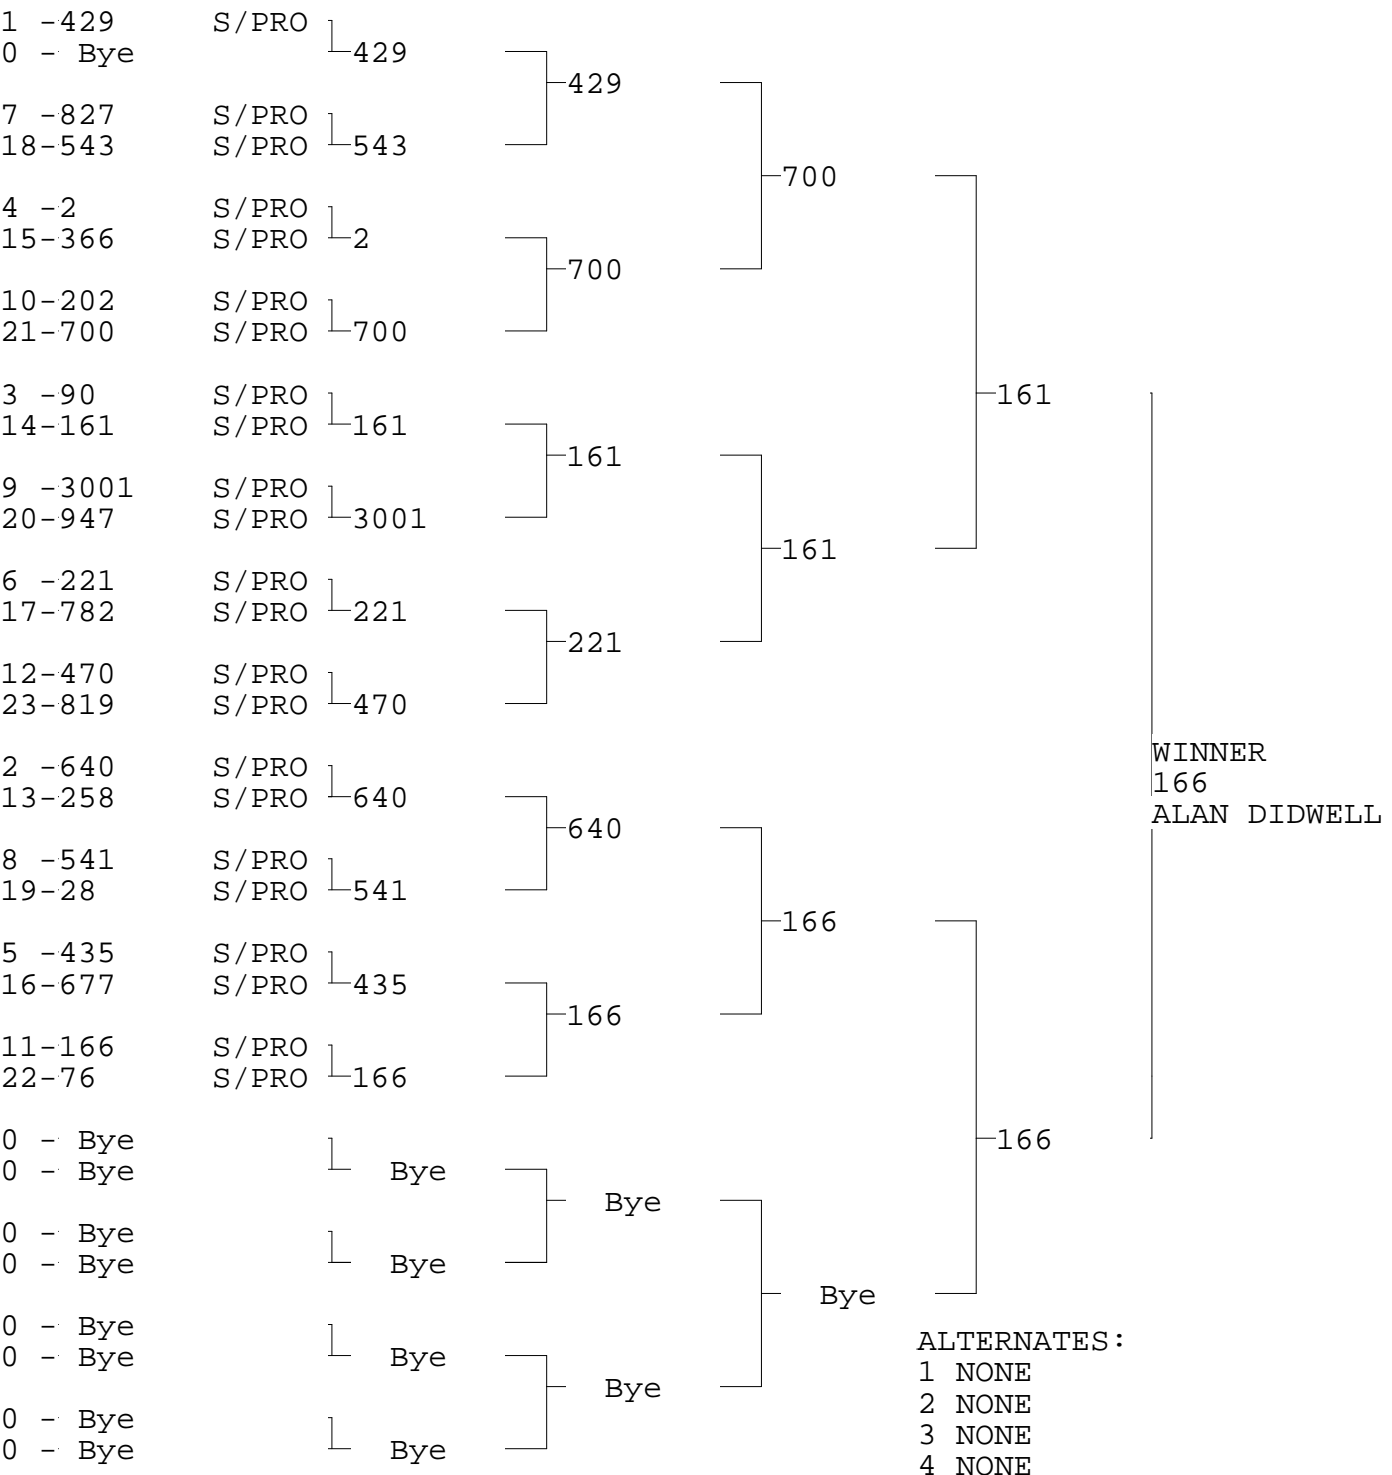

SUPER PRO ET

TSI RACENET SYSTEM
PROGRESSIVE LADDER FOR 23 CARS

21/09/2014
17:18:07

OFFICIAL