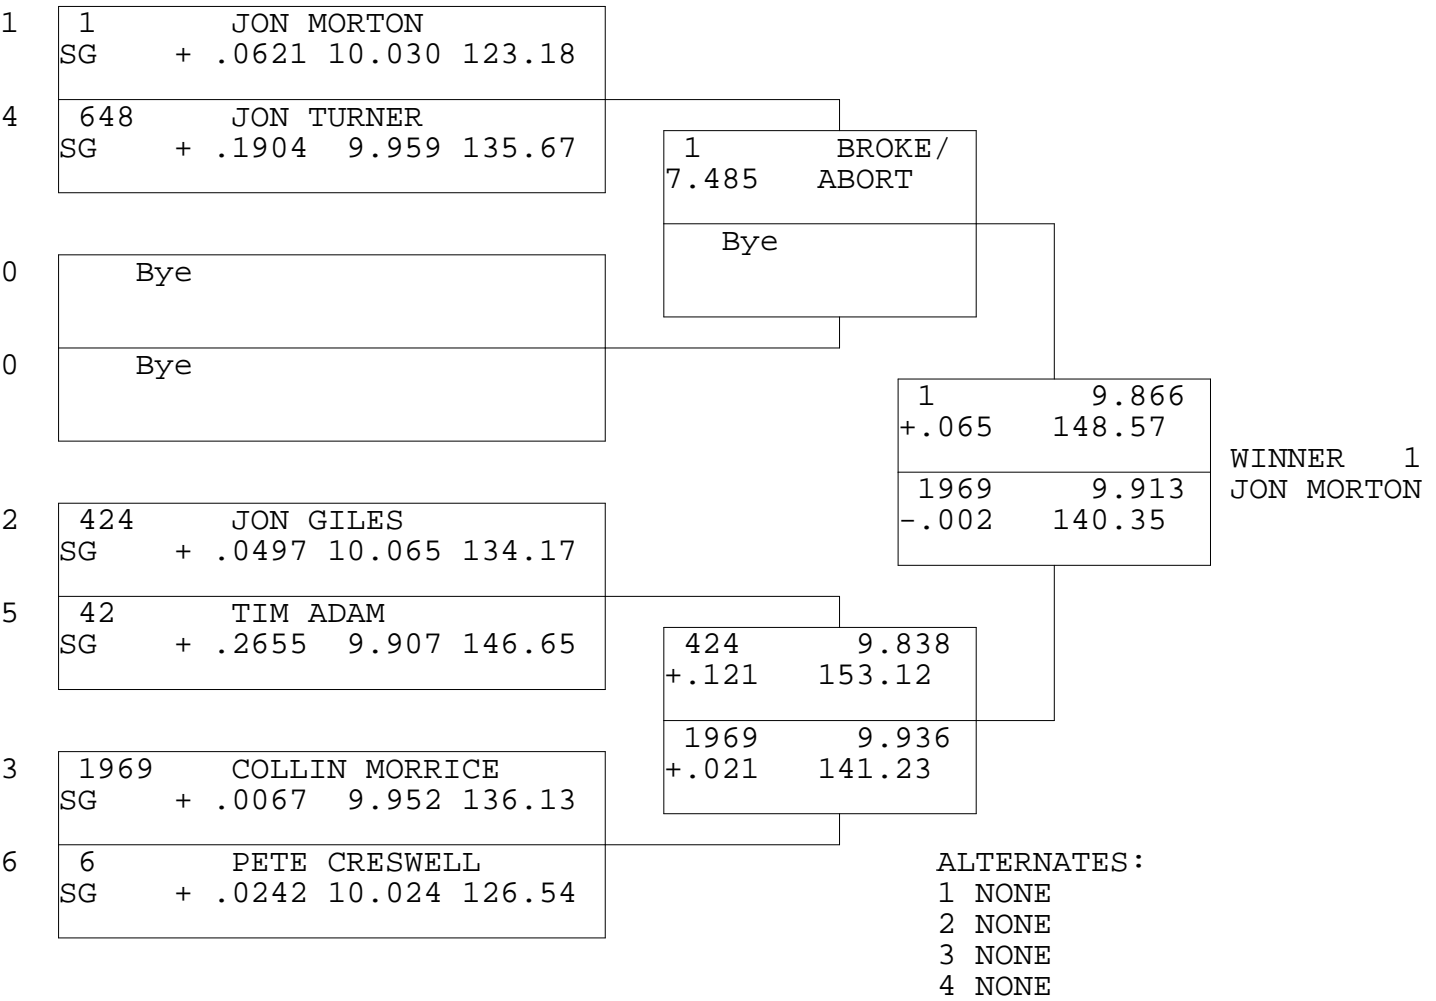

SUPER GAS

TSI RACENET SYSTEM
 PROGRESSIVE LADDER FOR 6 CARS

21/09/2014
 17:14:15

OFFICIAL