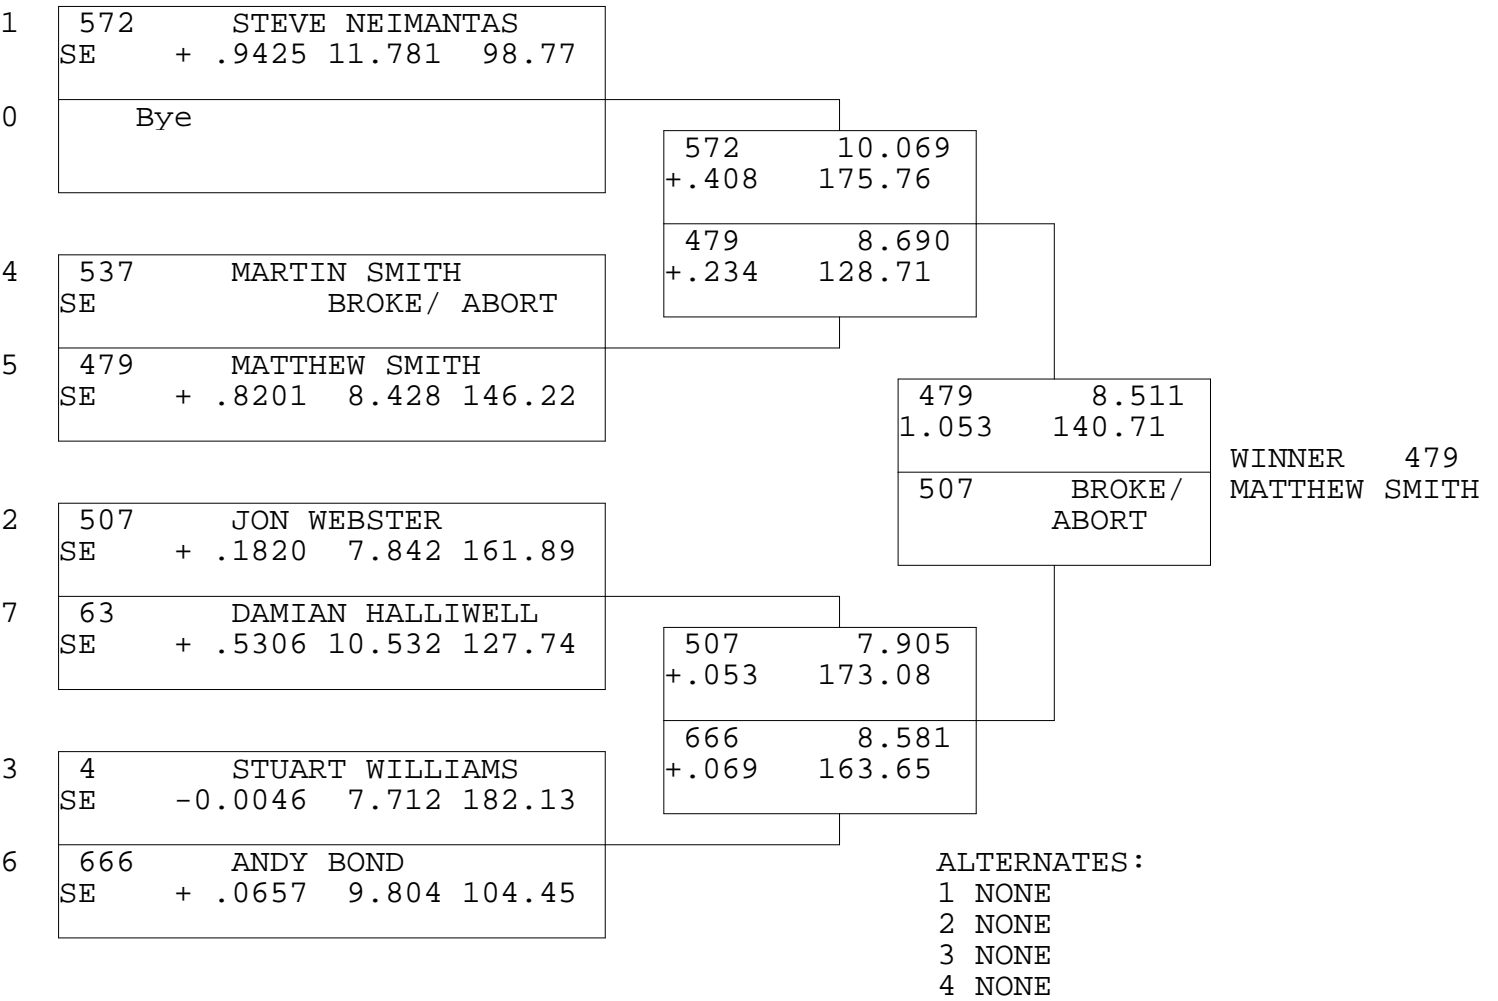

STREET ELIMINATOR

TSI RACENET SYSTEM
PROGRESSIVE LADDER FOR 7 CARS

21/09/2014
17:07:05

OFFICIAL