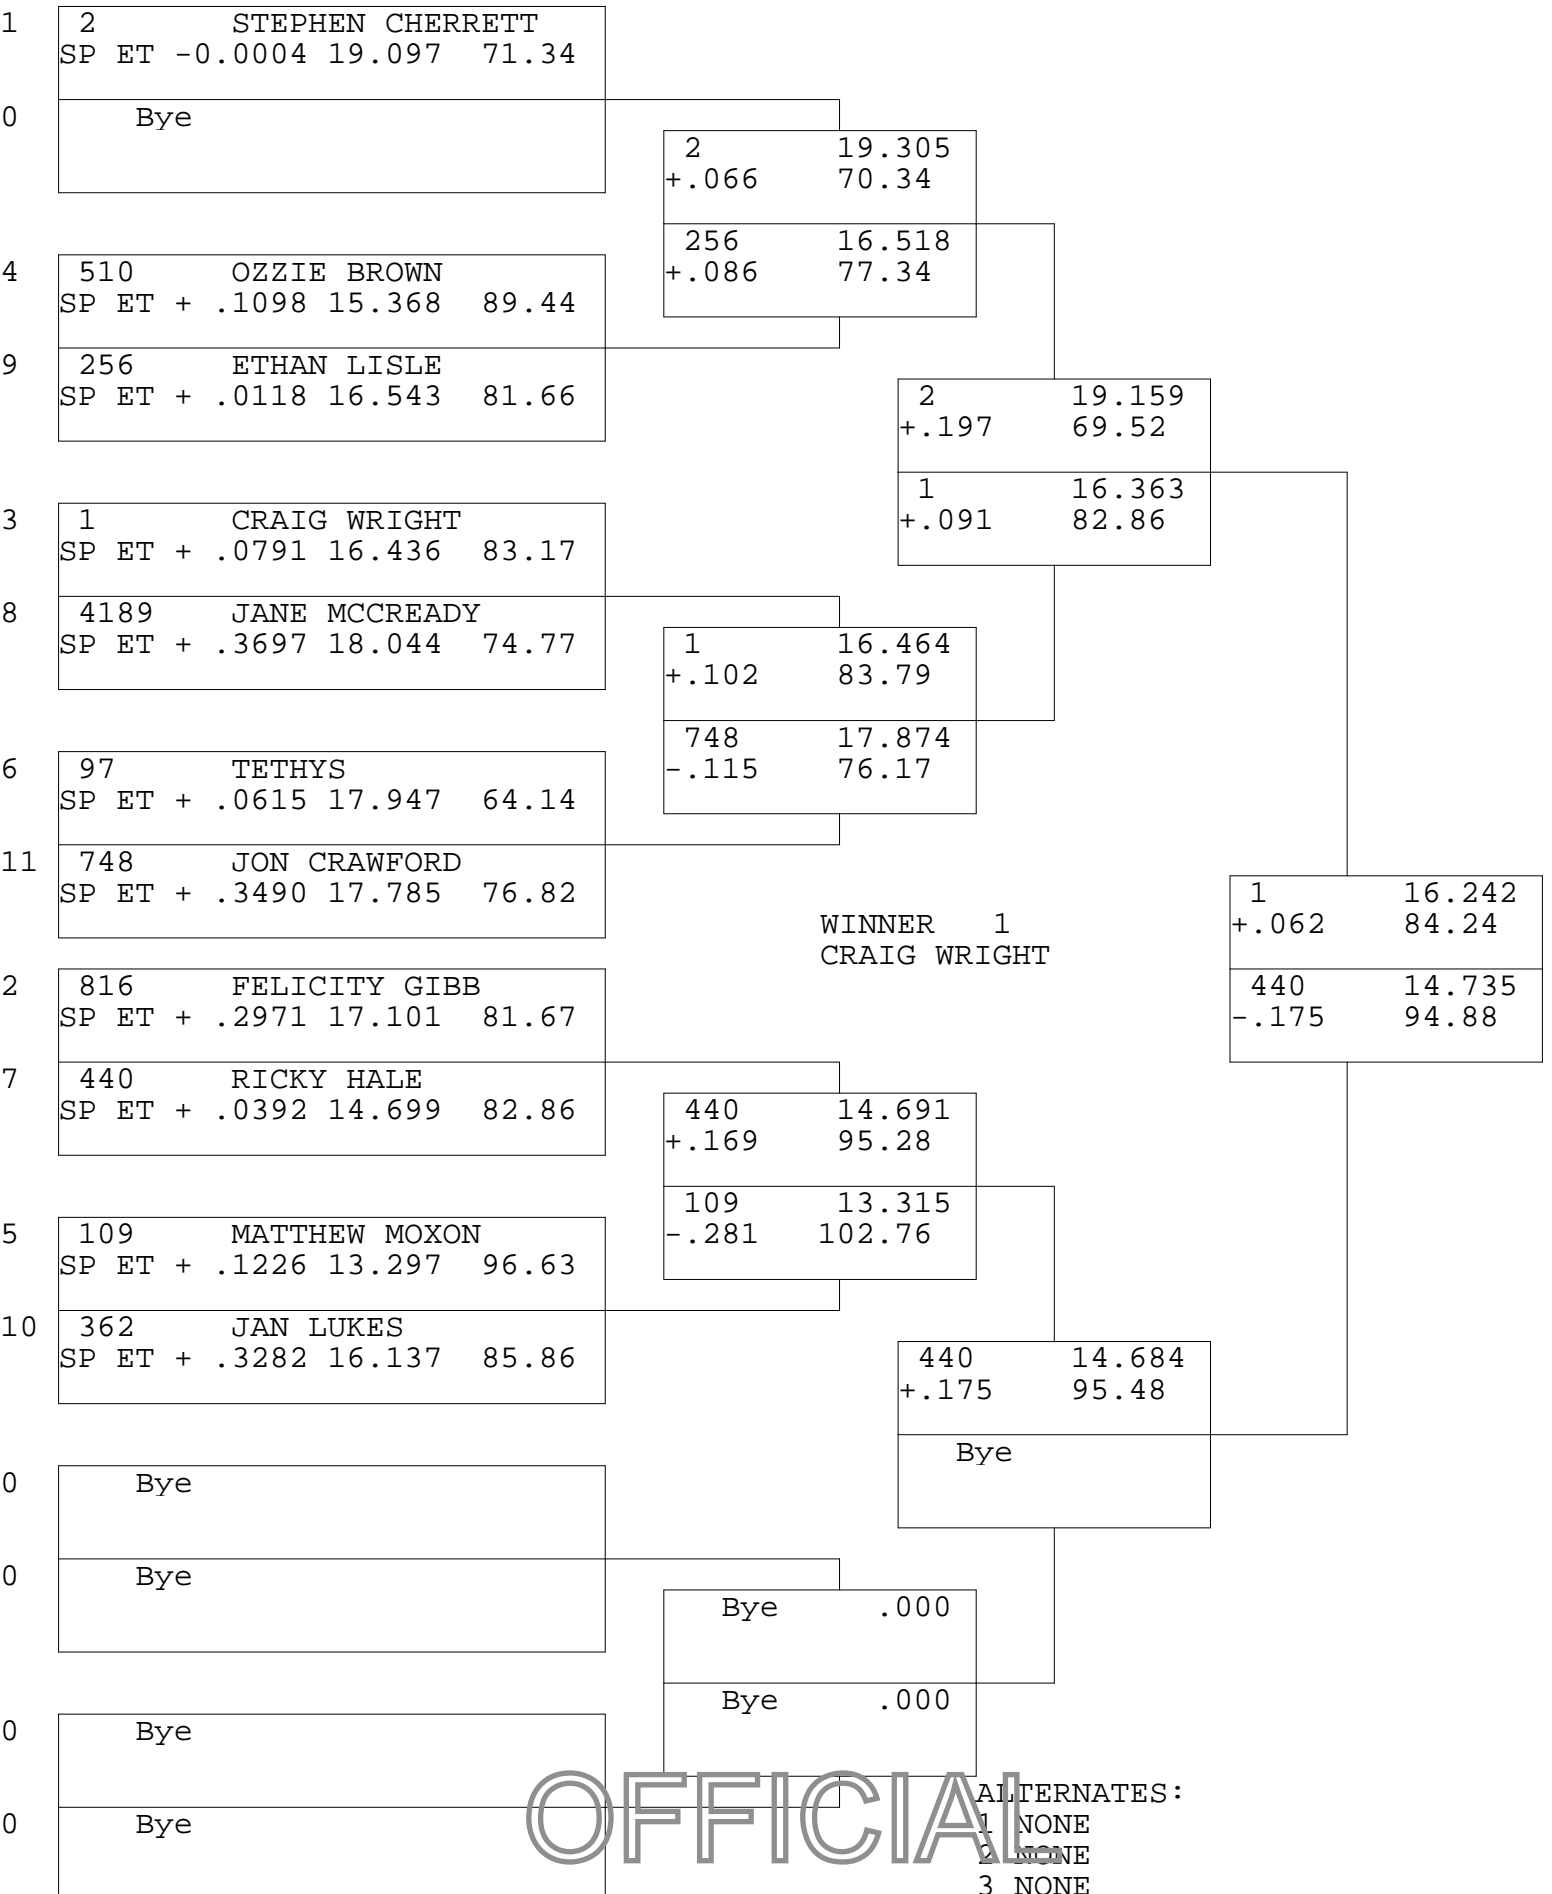

SPORTSMAN ET

TSI RACENET SYSTEM
PROGRESSIVE LADDER FOR 11 CARS

21/09/2014
17:16:40

OFFICIAL