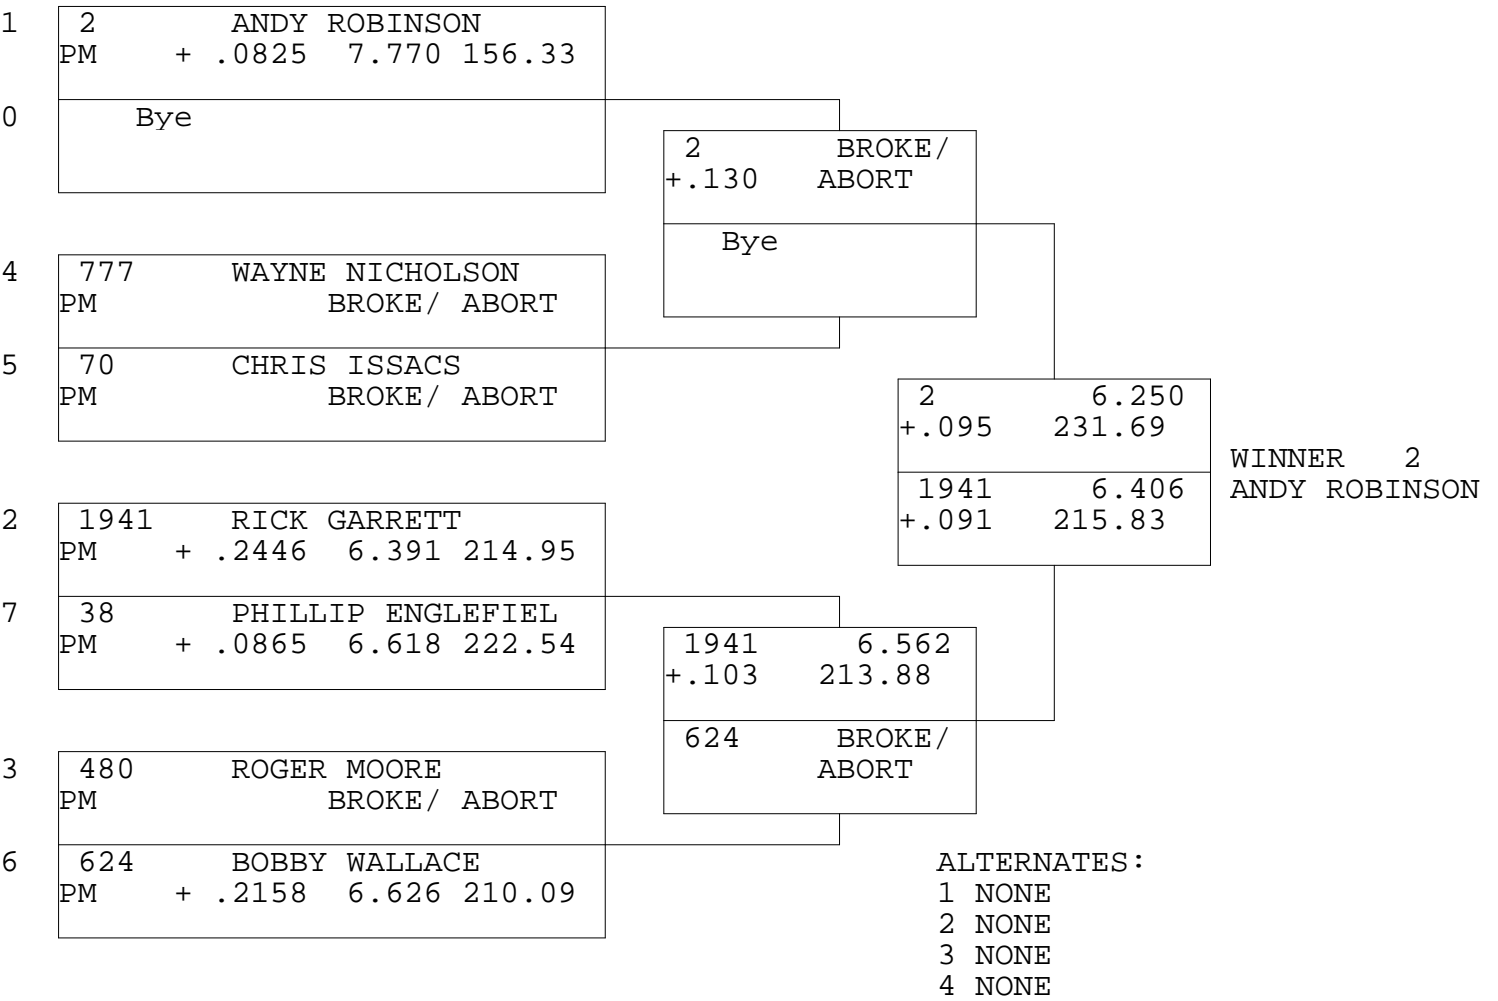

MSA PRO MODIFIED

TSI RACENET SYSTEM  
 PROGRESSIVE LADDER FOR 7 CARS

21/09/2014  
 16:07:18

OFFICIAL