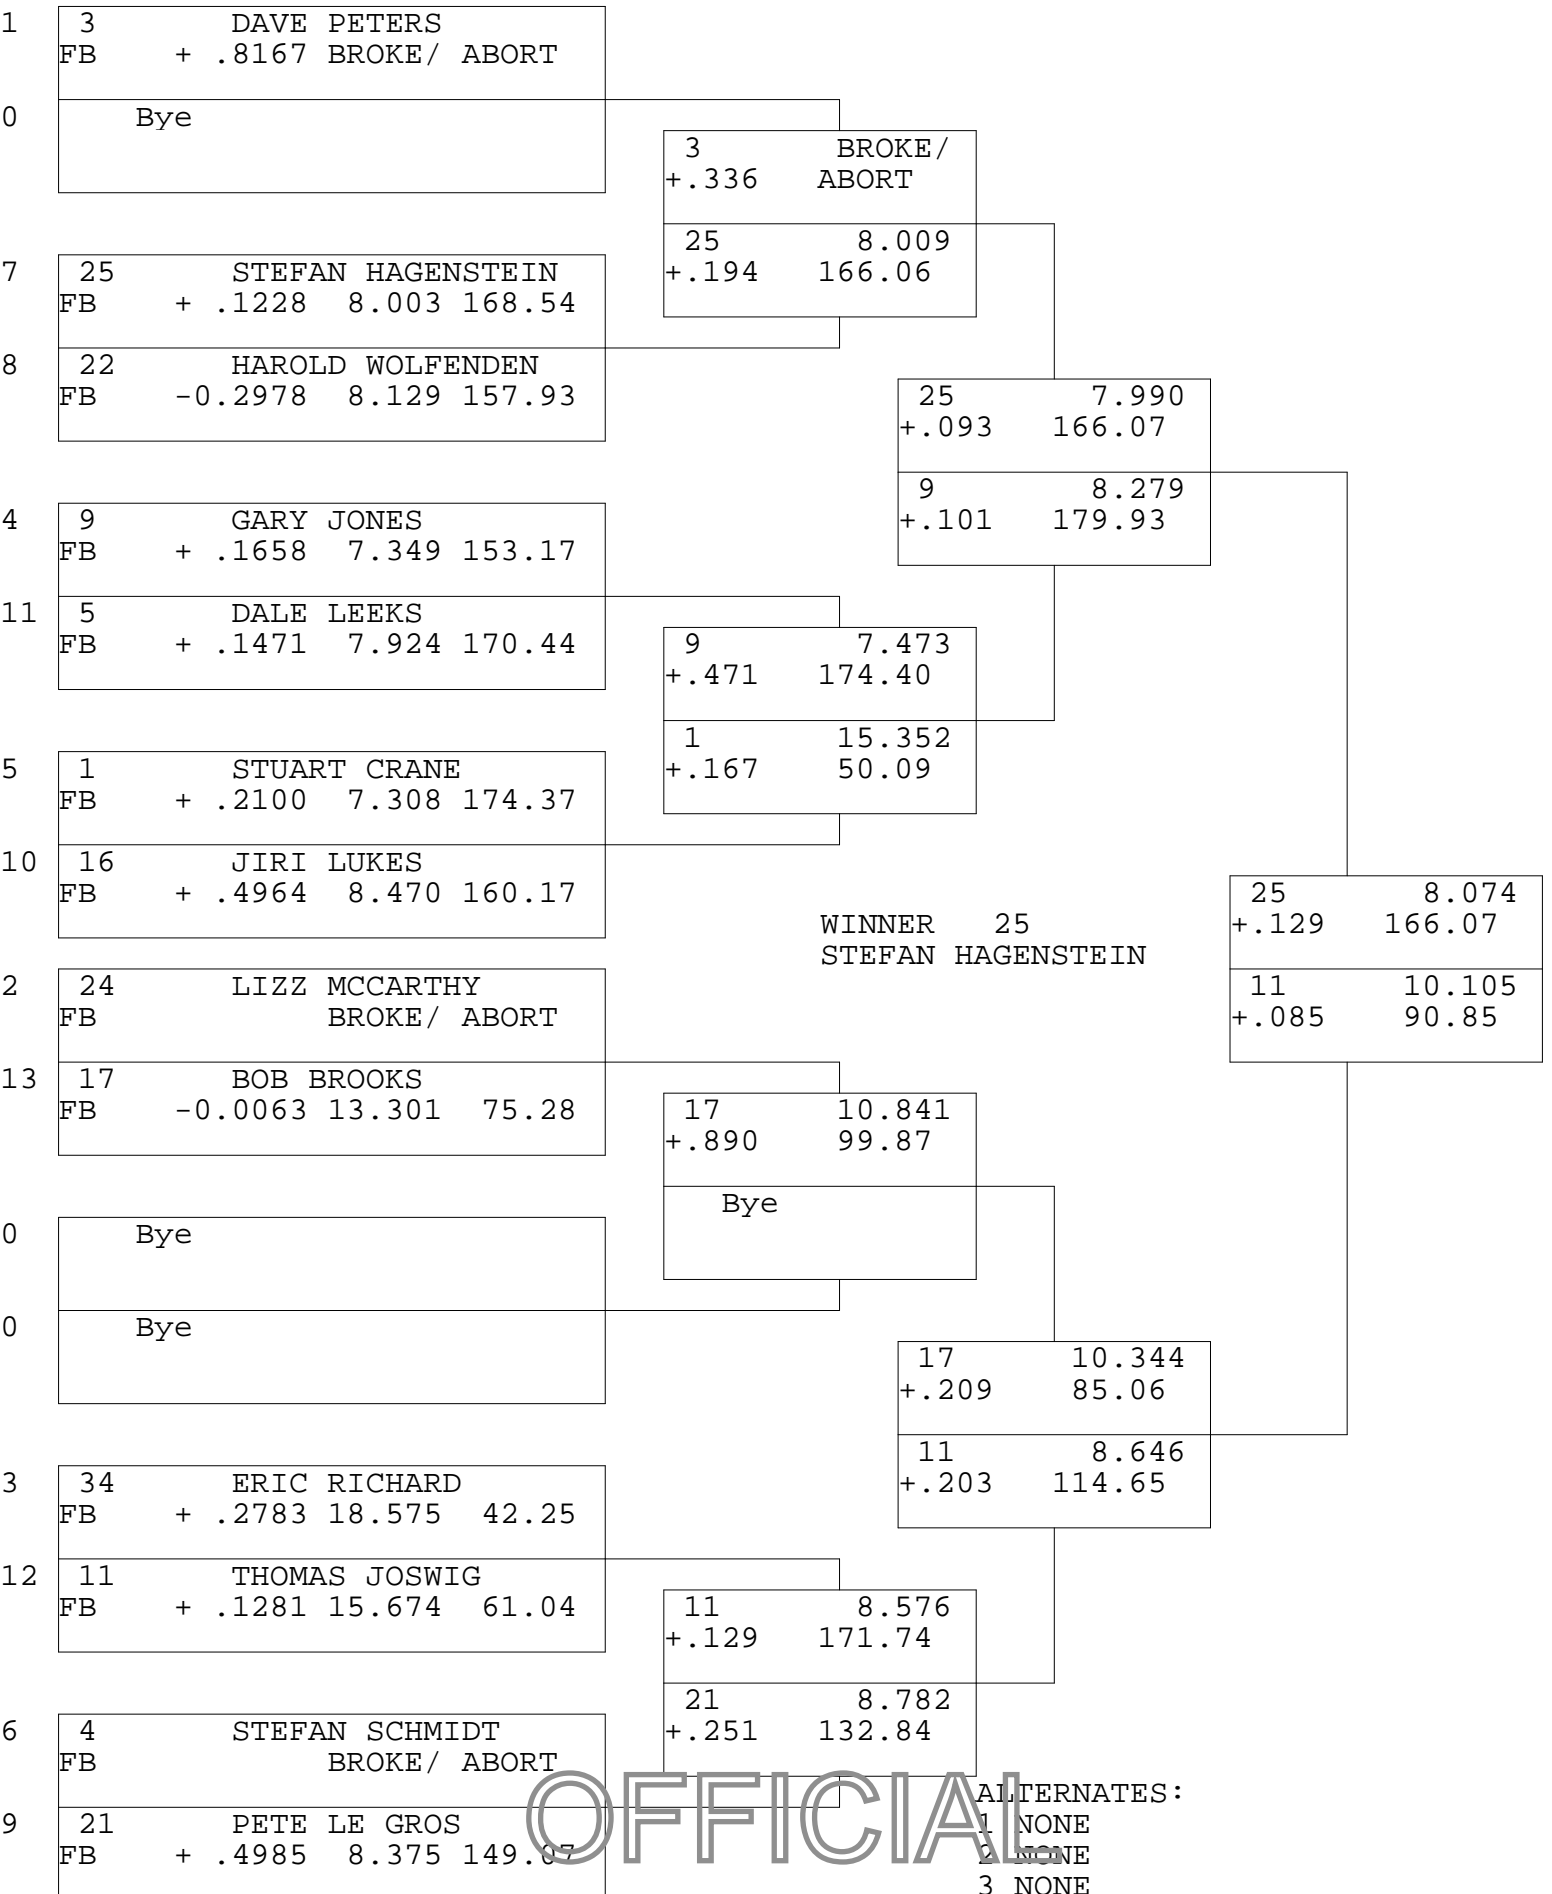

FUNNY BIKE

TSI RACENET SYSTEM
PROGRESSIVE LADDER FOR 13 CARS

21/09/2014
17:27:26

ALTERNATES:

- 1 NONE
- 2 NONE
- 3 NONE
- 4 NONE

OFFICIAL