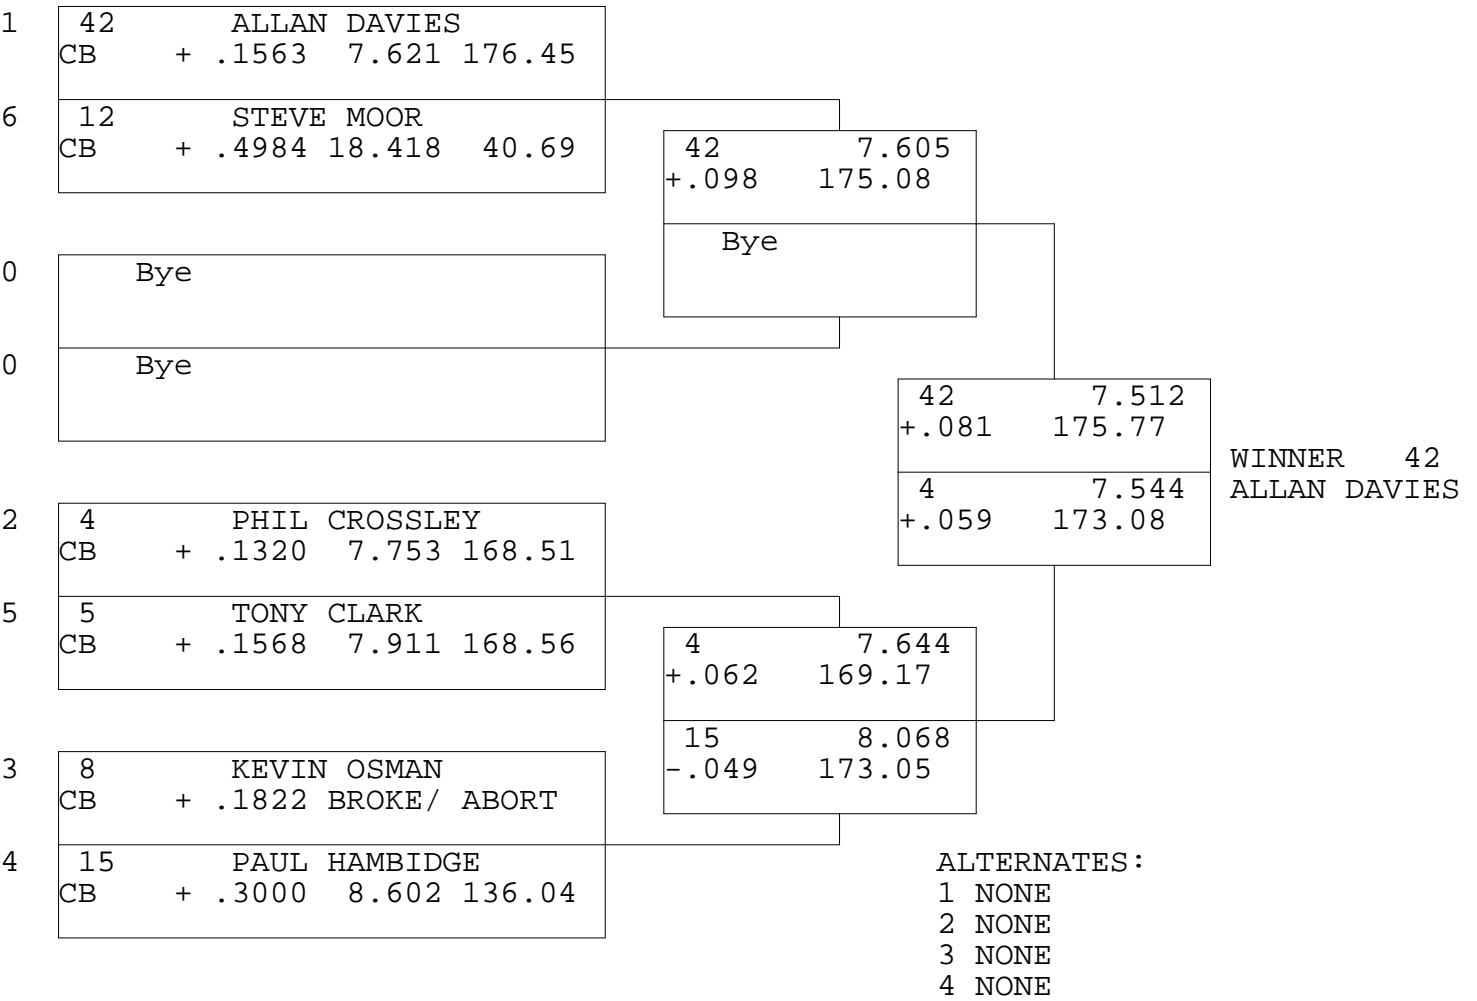

COMP BIKE

TSI RACENET SYSTEM
PROGRESSIVE LADDER FOR 6 CARS

21/09/2014
17:25:32

OFFICIAL