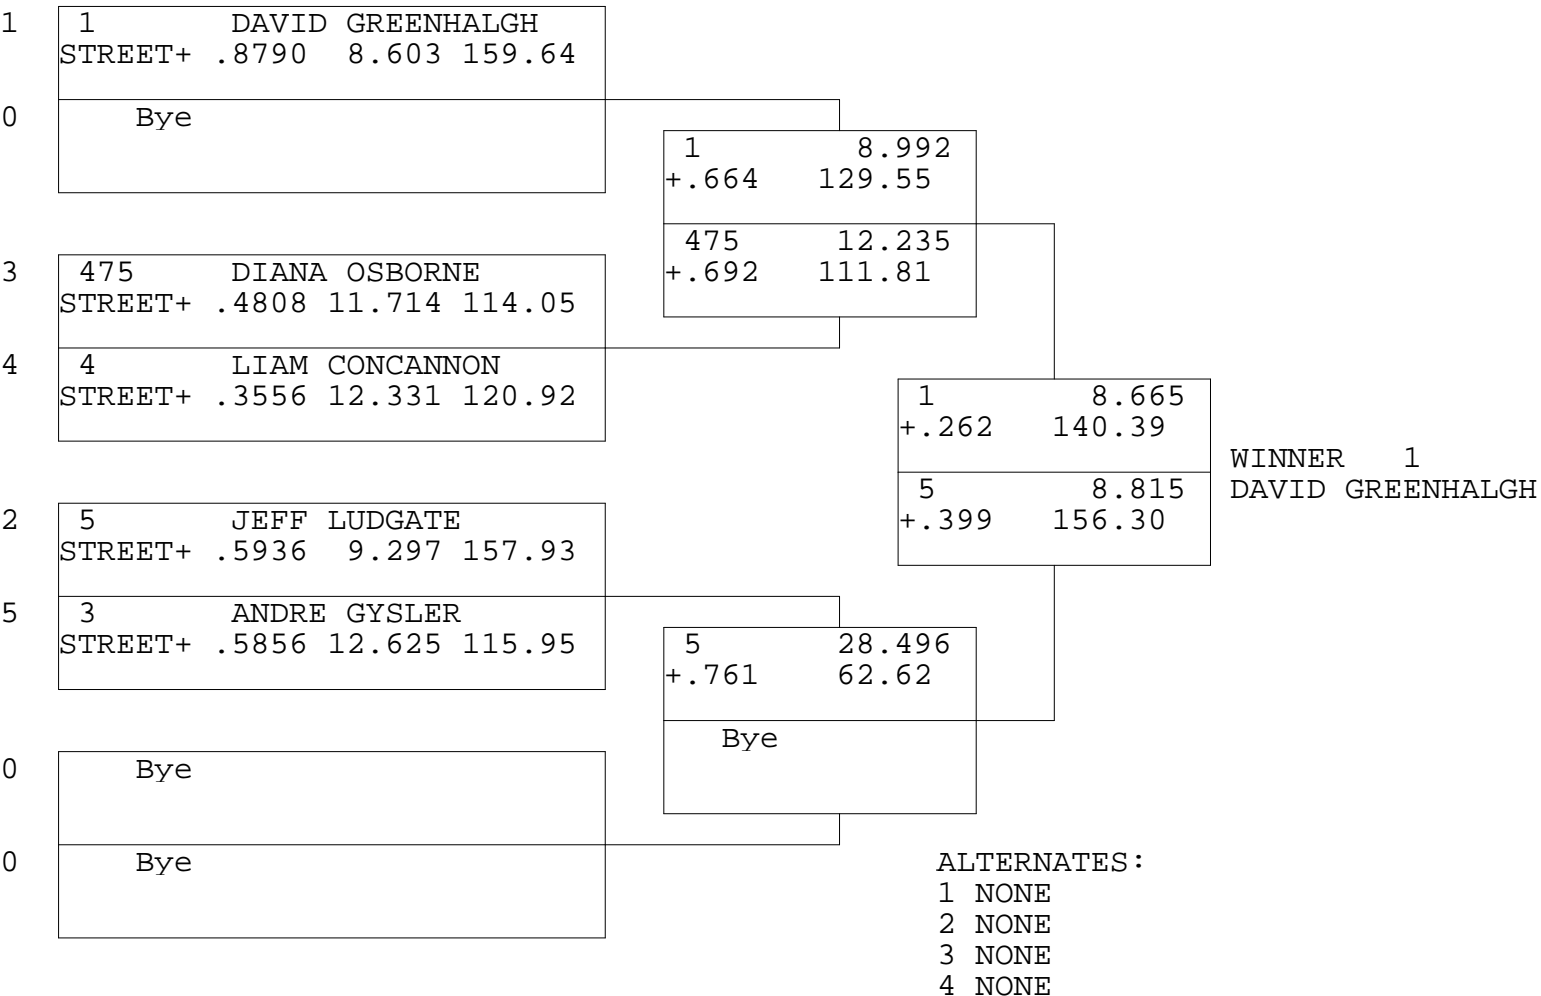

JDS STREET

TSI RACENET SYSTEM
PROGRESSIVE LADDER FOR 5 CARS

17/08/2014
16:23:06

OFFICIAL