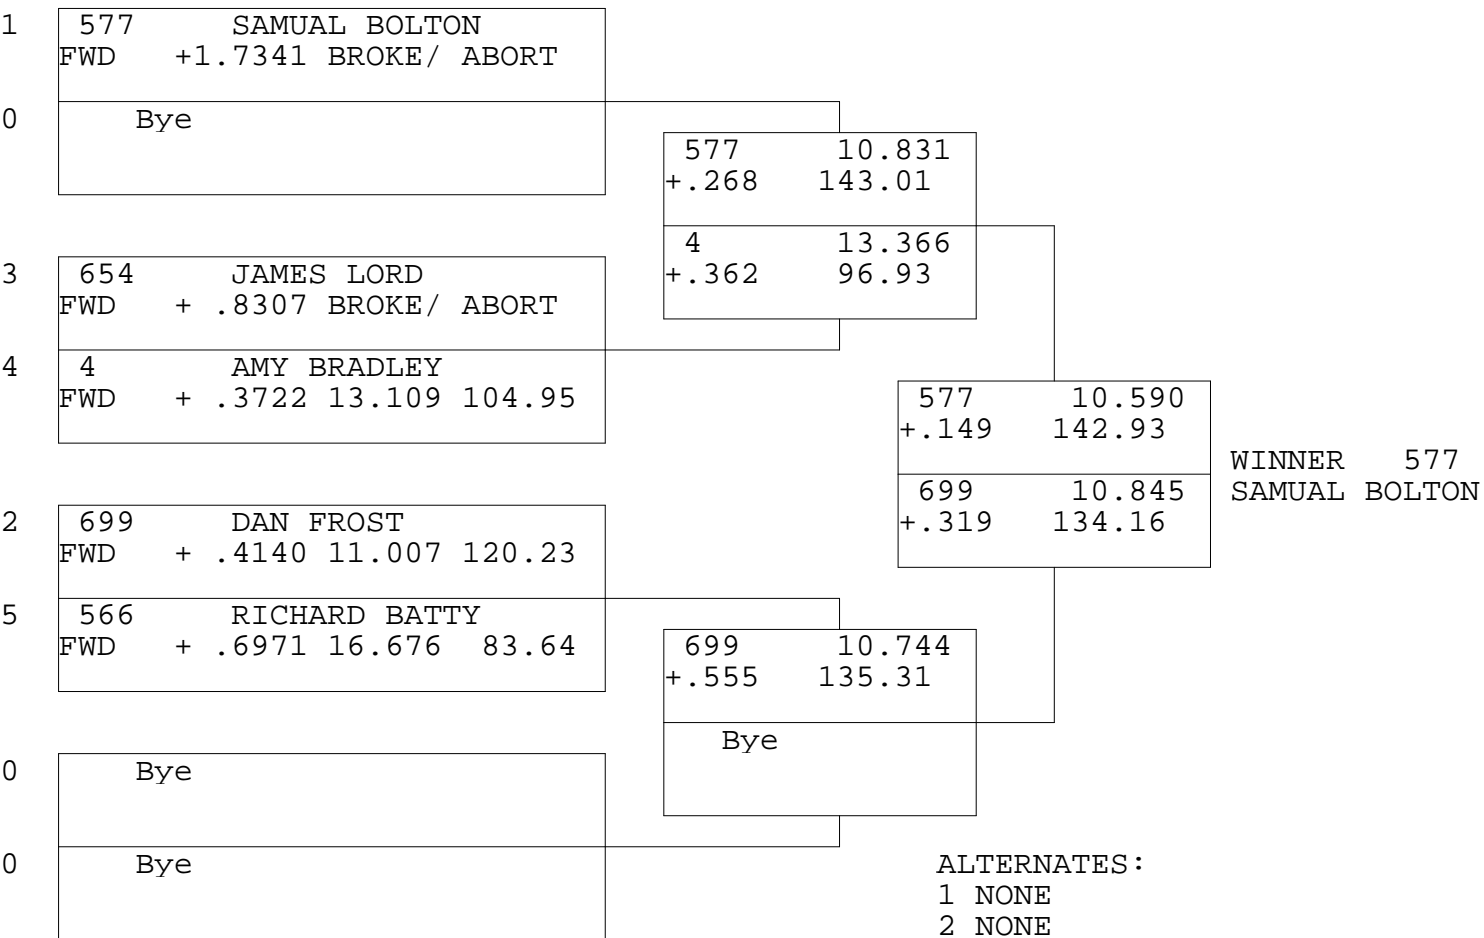

FRONT WHEEL DRIVE

TSI RACENET SYSTEM
 PROGRESSIVE LADDER FOR 5 CARS

17/08/2014
 16:23:28

OFFICIAL