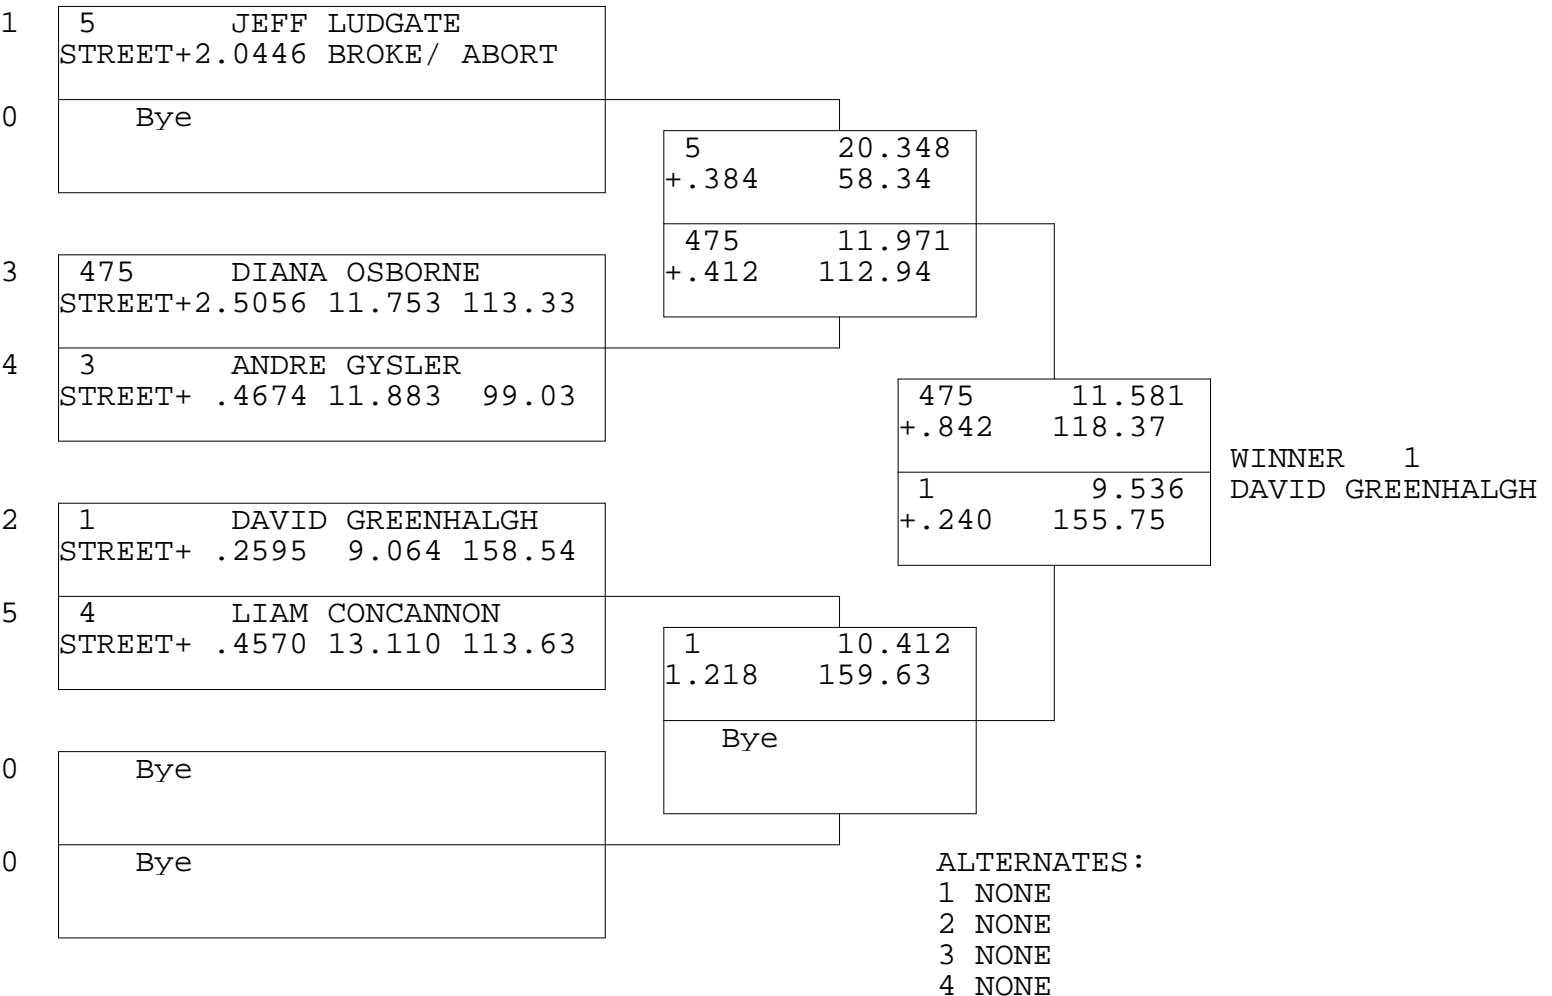

JDS STREET

TSI RACENET SYSTEM  
 PROGRESSIVE LADDER FOR 5 CARS

12/10/2014  
 16:41:47

OFFICIAL