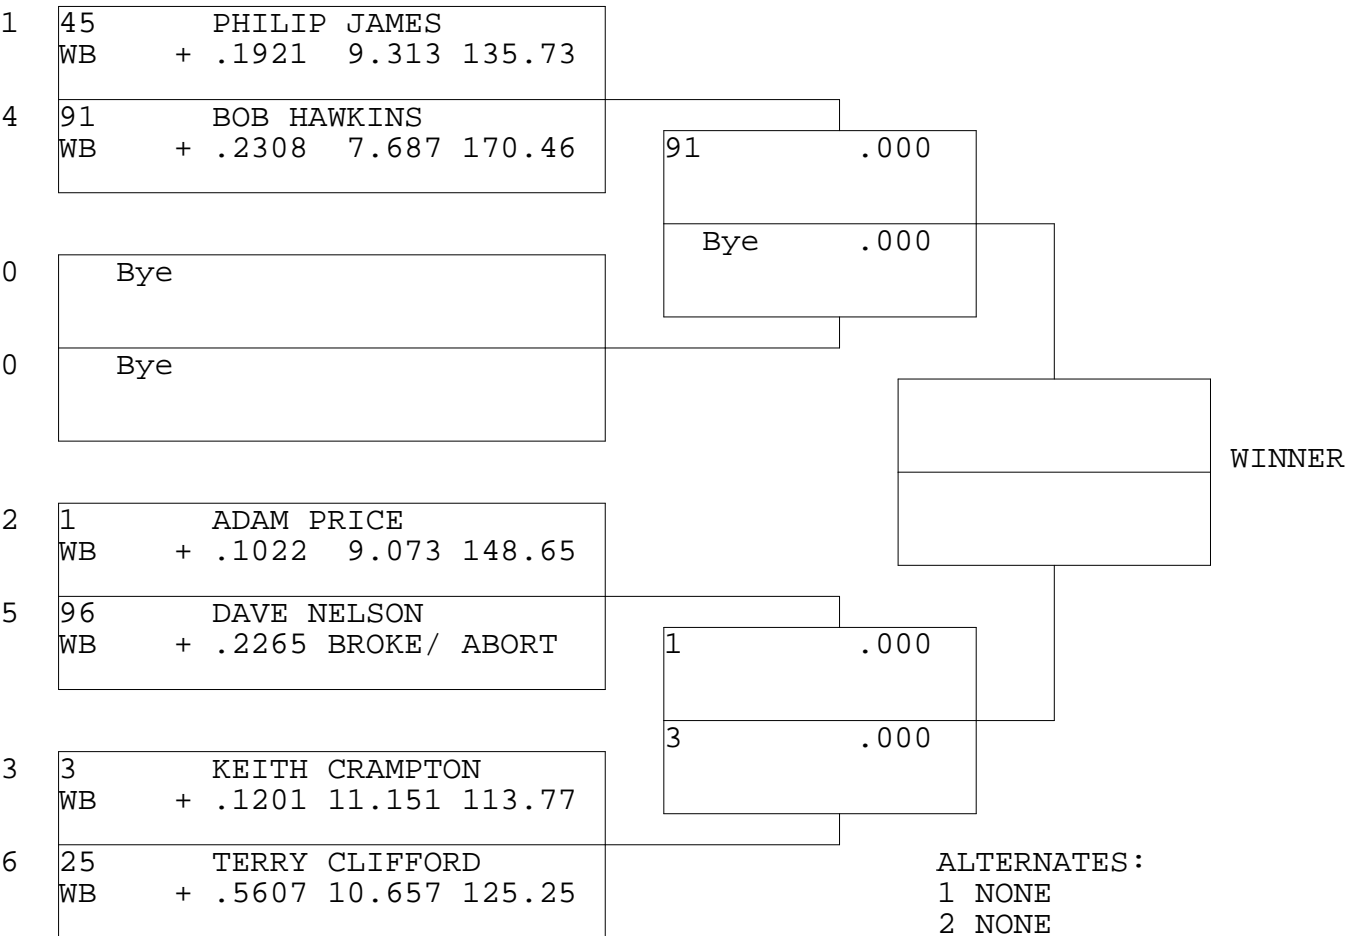

WILD BUNCH

TSI RACENET SYSTEM
 PROGRESSIVE LADDER FOR 6 CARS

20/04/2014
 11:03:56

OFFICIAL