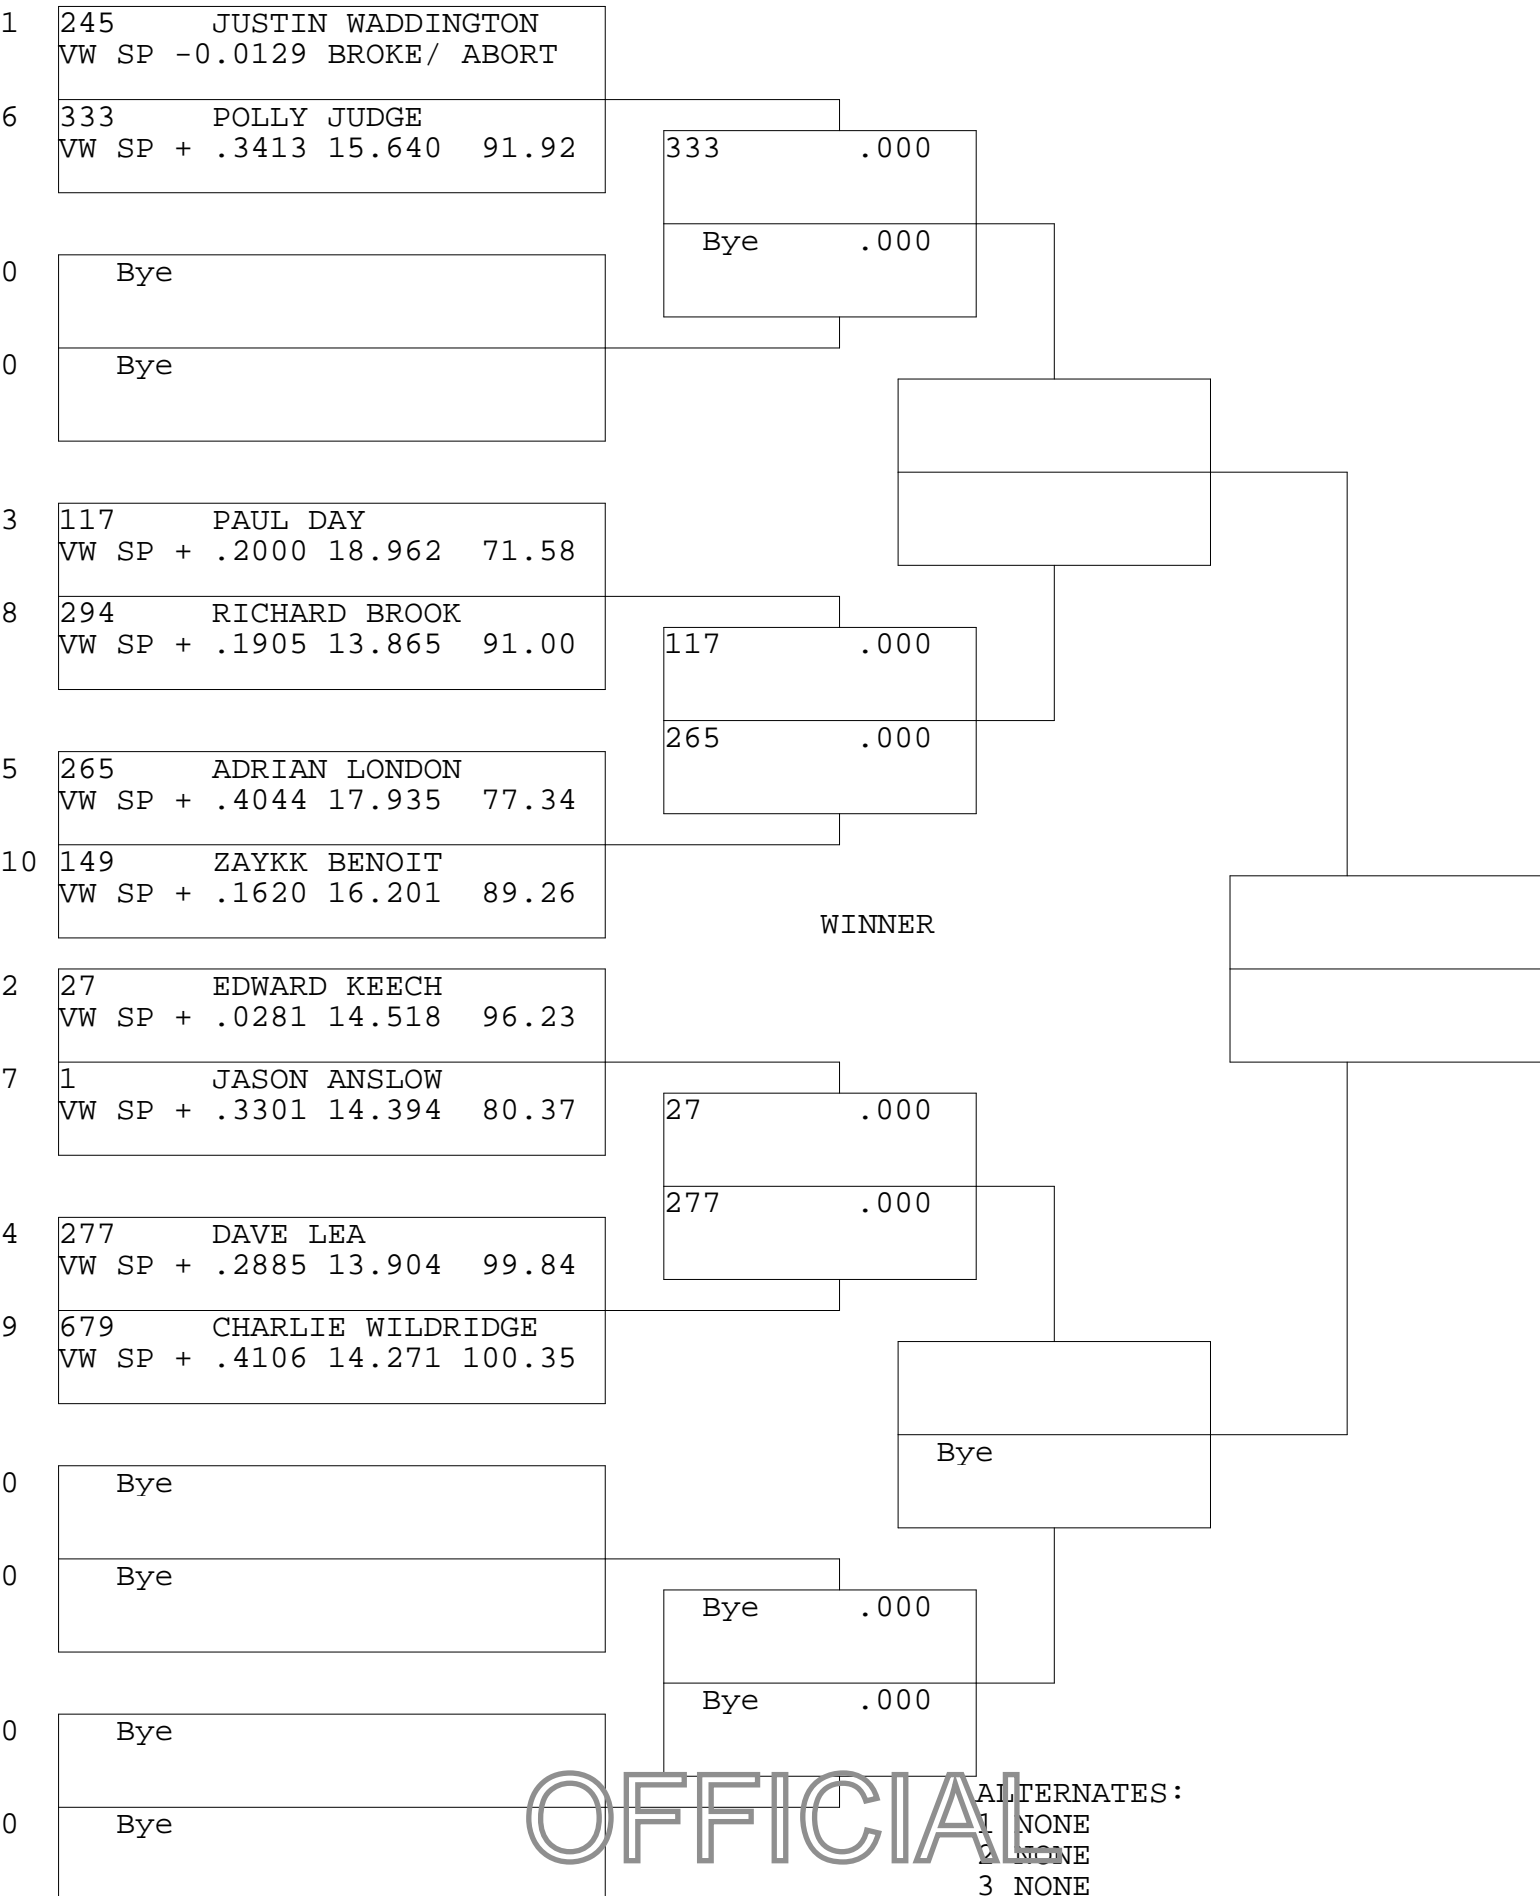

VW SPORTSMAN

TSI RACENET SYSTEM  
PROGRESSIVE LADDER FOR 10 CARS

20/04/2014  
10:30:46

OFFICIAL