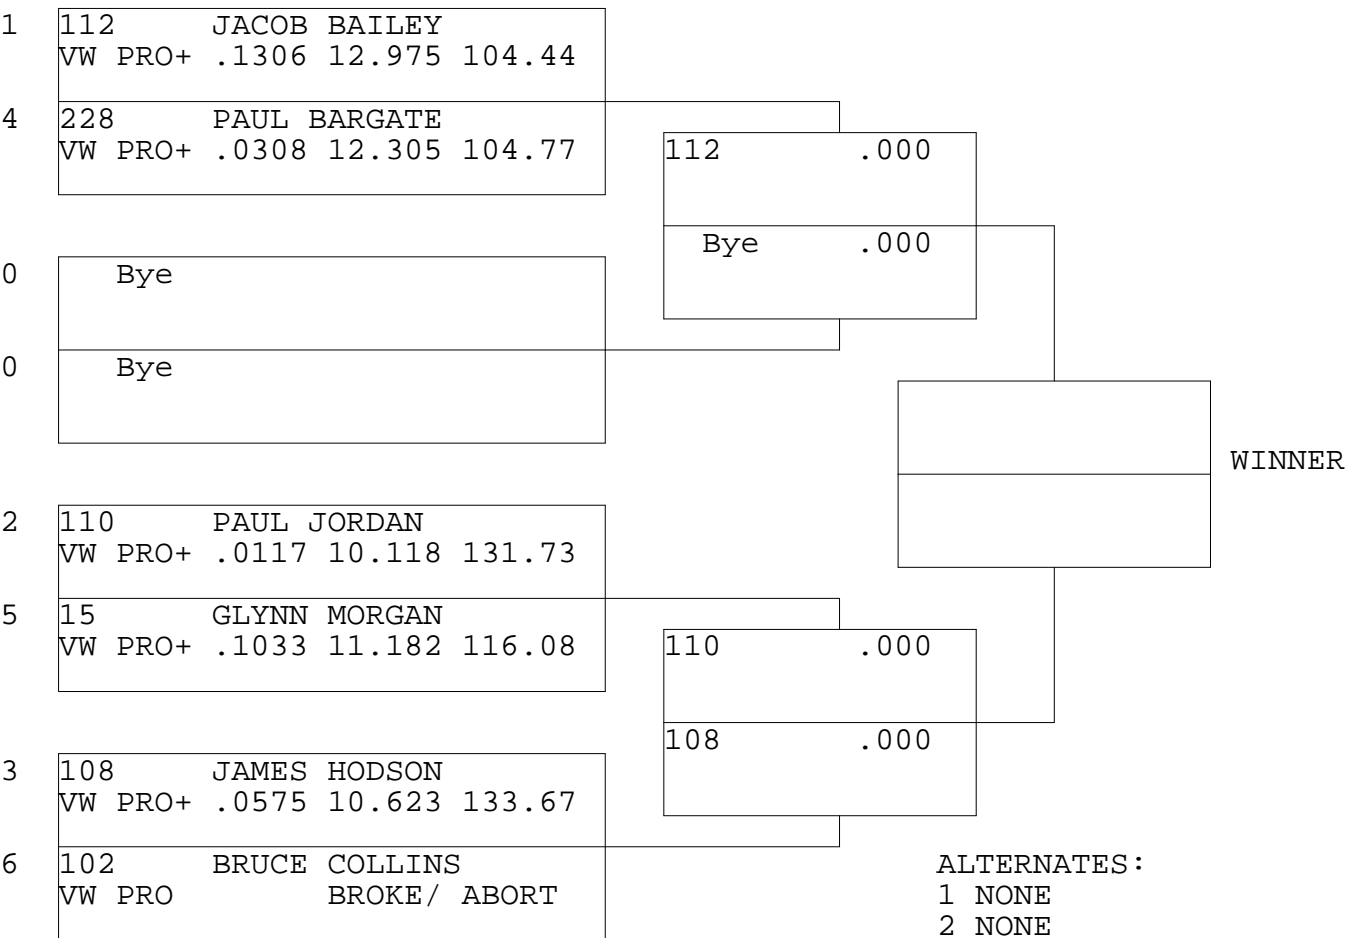

VW PRO

TSI RACENET SYSTEM
 PROGRESSIVE LADDER FOR 6 CARS

20/04/2014
 10:17:02

OFFICIAL