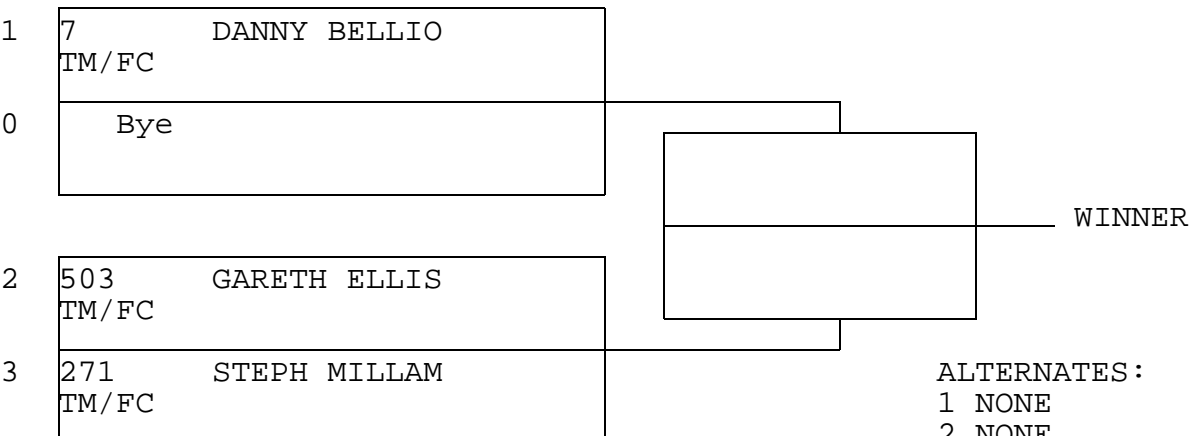

TOP METHANOL

TSI RACENET SYSTEM  
PROGRESSIVE LADDER FOR 3 CARS

19/04/2014  
16:03:17

OFFICIAL