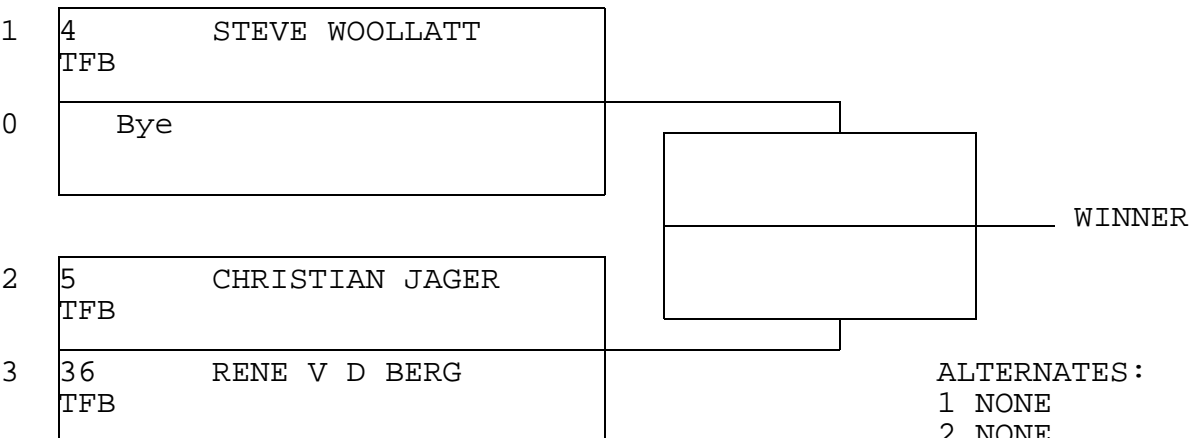

TOP FUEL BIKE

TSI RACENET SYSTEM  
PROGRESSIVE LADDER FOR 3 CARS

19/04/2014  
15:51:00

OFFICIAL