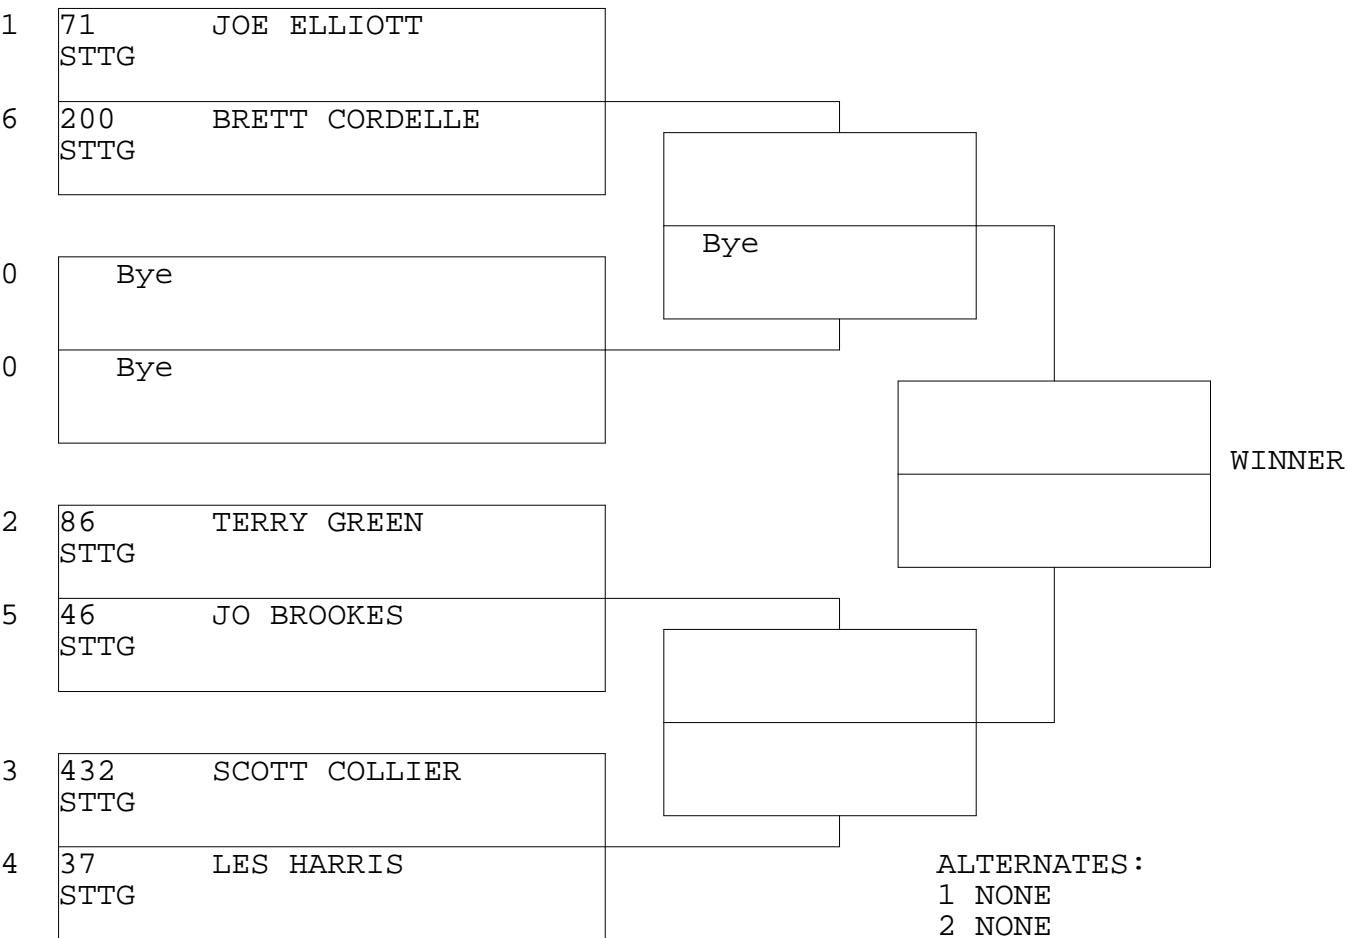

S/TWIN TOP GAS

TSI RACENET SYSTEM
PROGRESSIVE LADDER FOR 6 CARS

19/04/2014
19:51:01

OFFICIAL