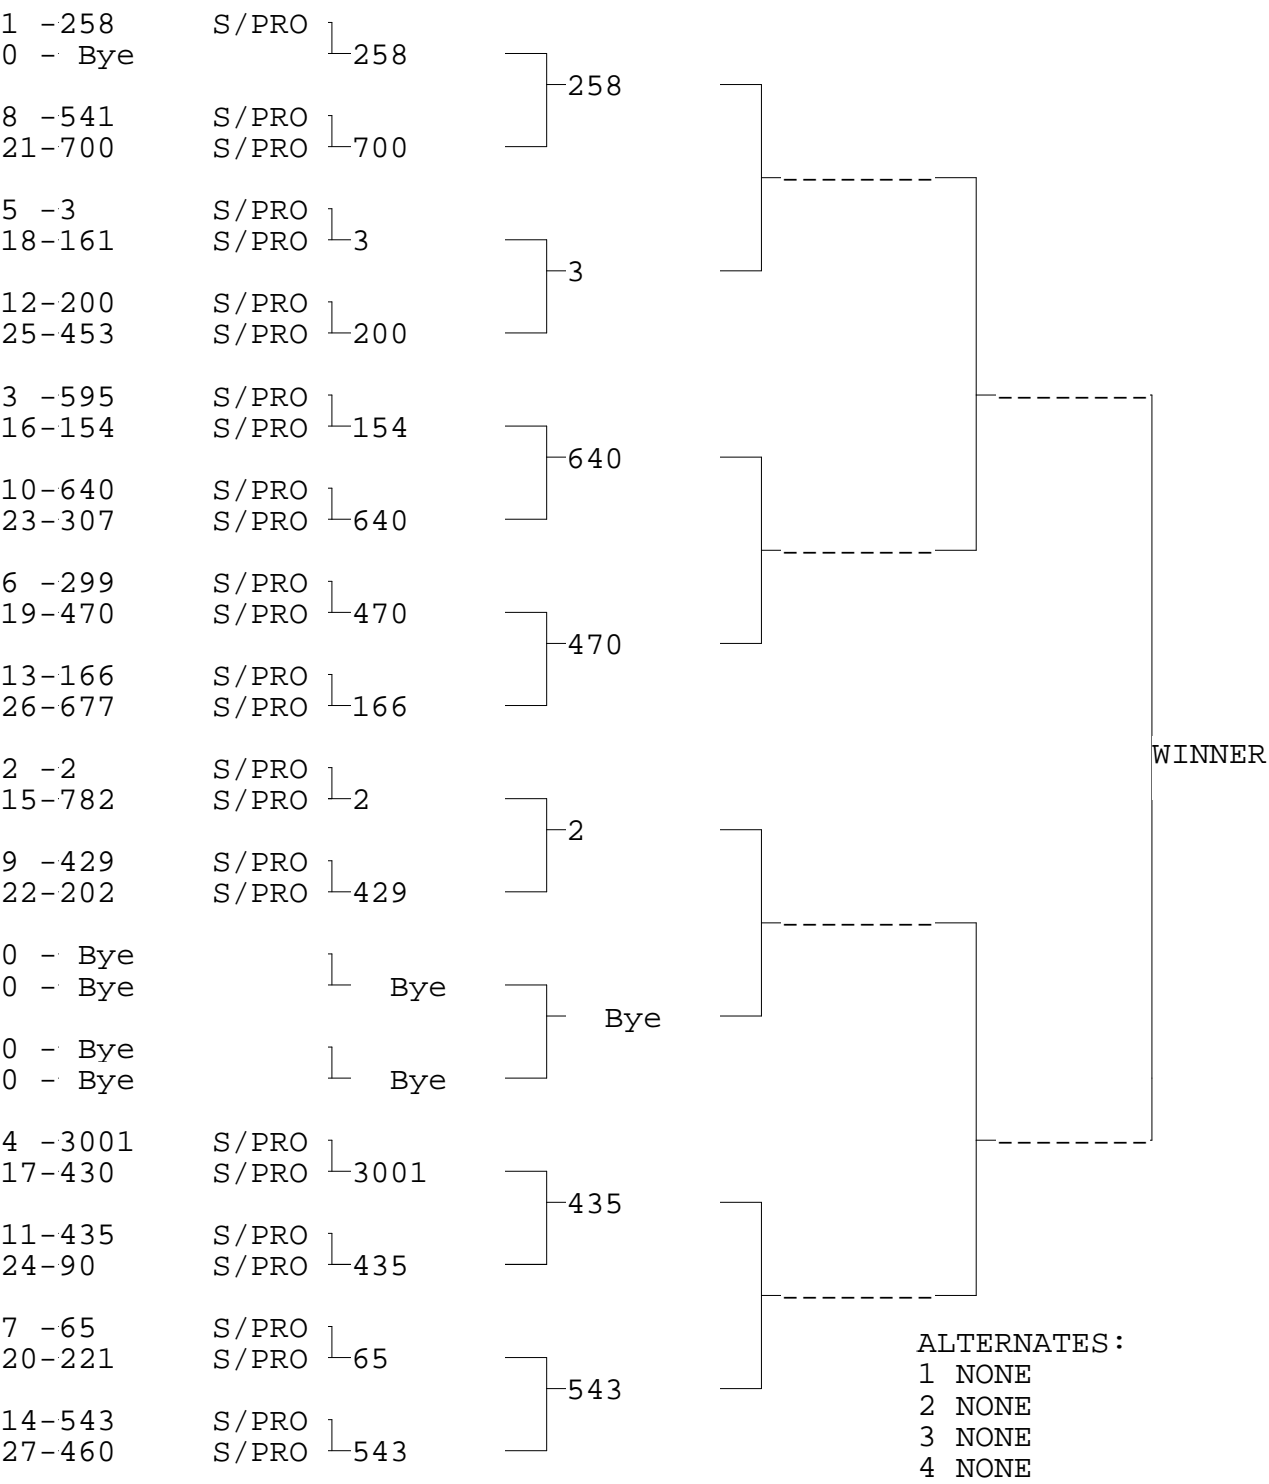

SUPER PRO ET

TSI RACENET SYSTEM  
PROGRESSIVE LADDER FOR 27 CARS

20/04/2014  
09:59:57

OFFICIAL