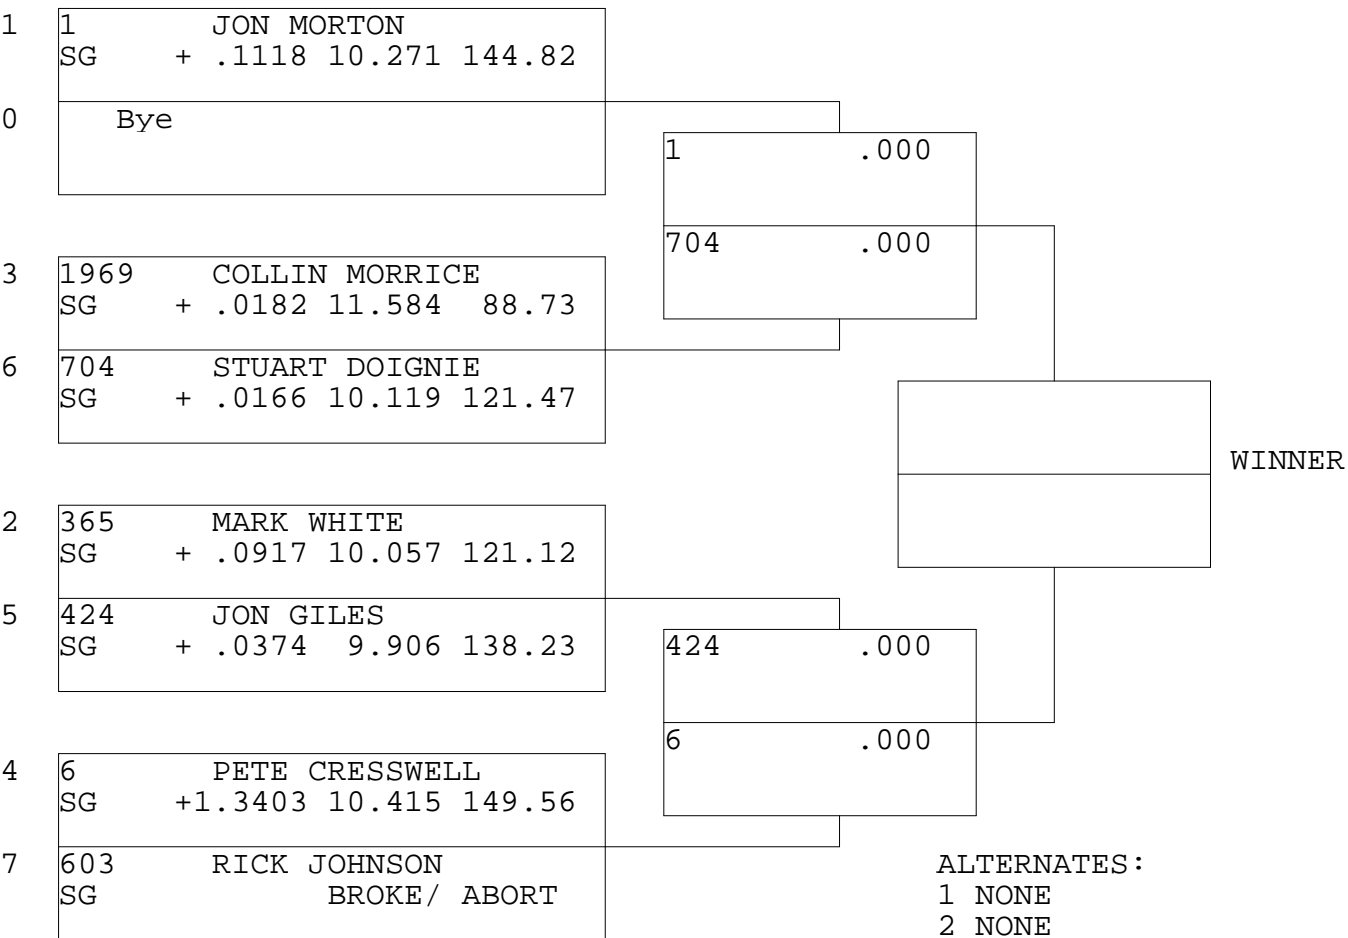

SUPER GAS

TSI RACENET SYSTEM
 PROGRESSIVE LADDER FOR 7 CARS

20/04/2014
 10:45:18

OFFICIAL