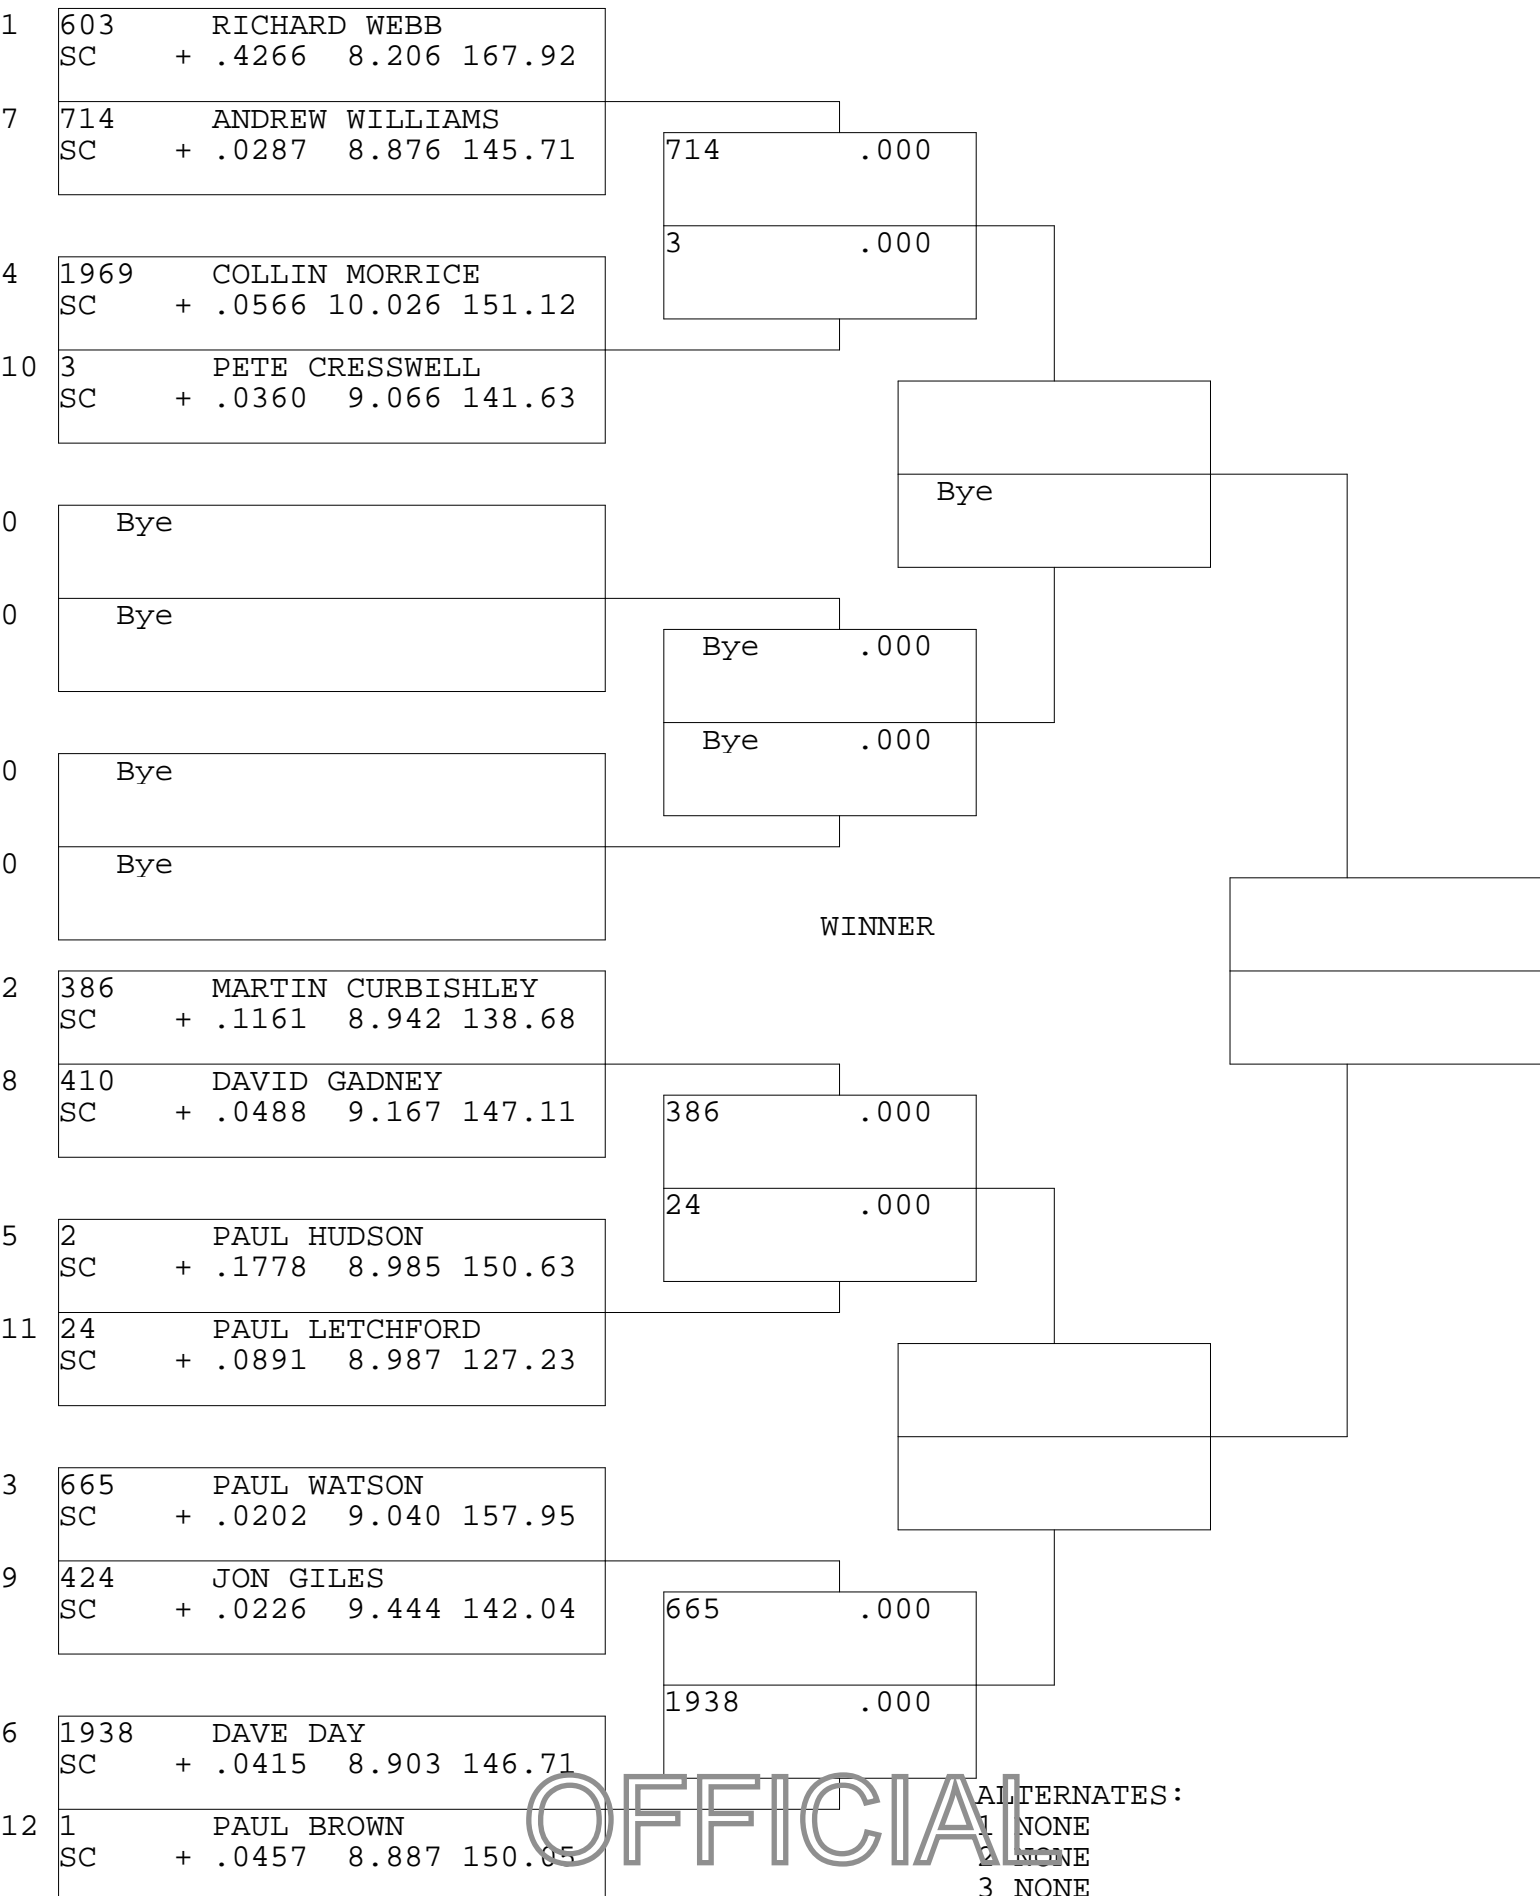

SUPER COMP

TSI RACENET SYSTEM
PROGRESSIVE LADDER FOR 12 CARS

20/04/2014
10:12:28

OFFICIAL ALTERNATES:
1 NONE
2 NONE
3 NONE
4 NONE