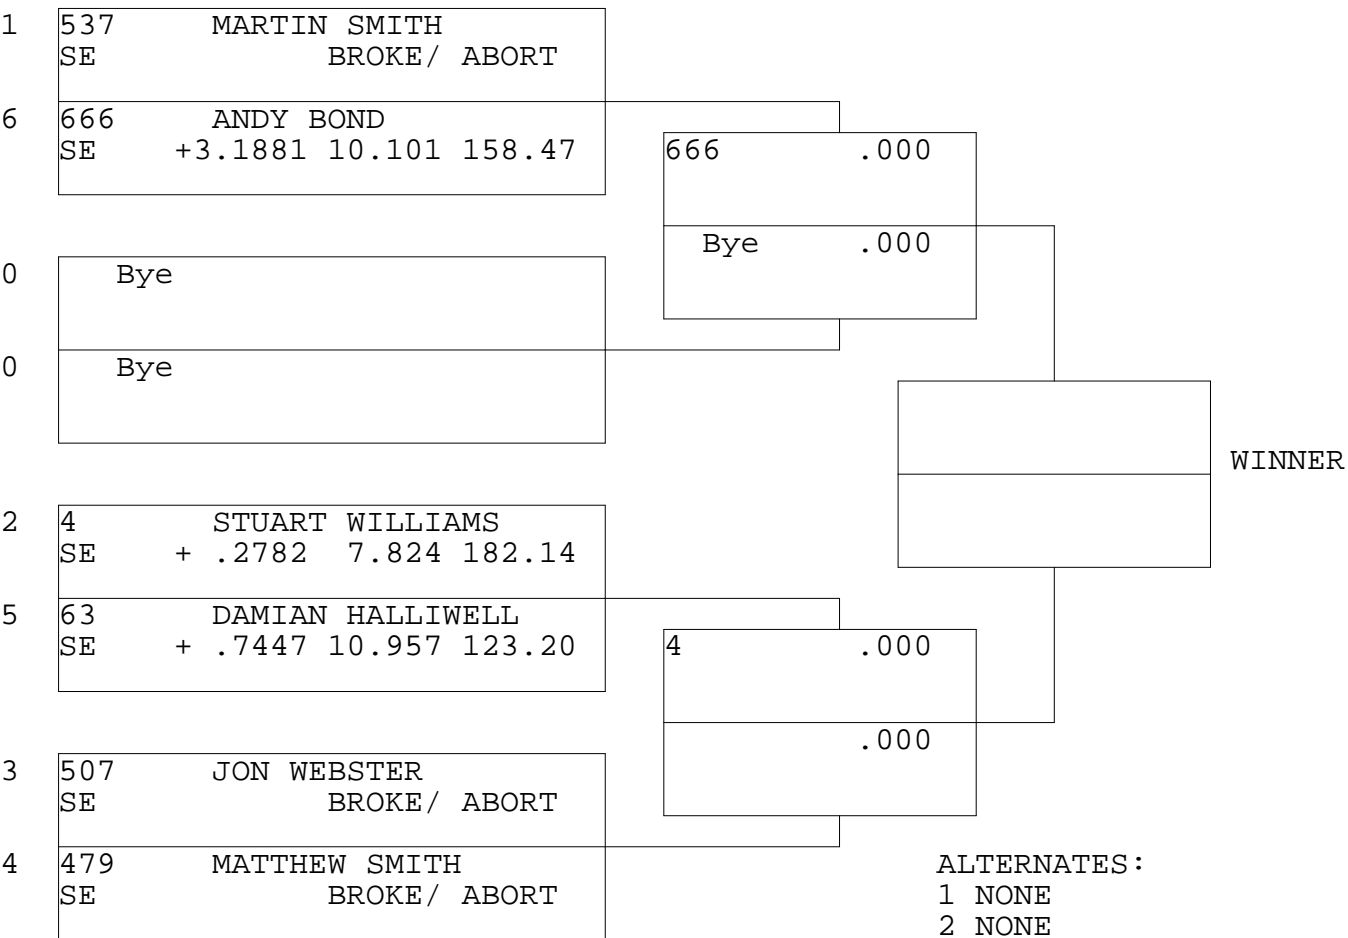

STREET ELIMINATOR

TSI RACENET SYSTEM  
 PROGRESSIVE LADDER FOR 6 CARS

20/04/2014  
 10:15:05

OFFICIAL