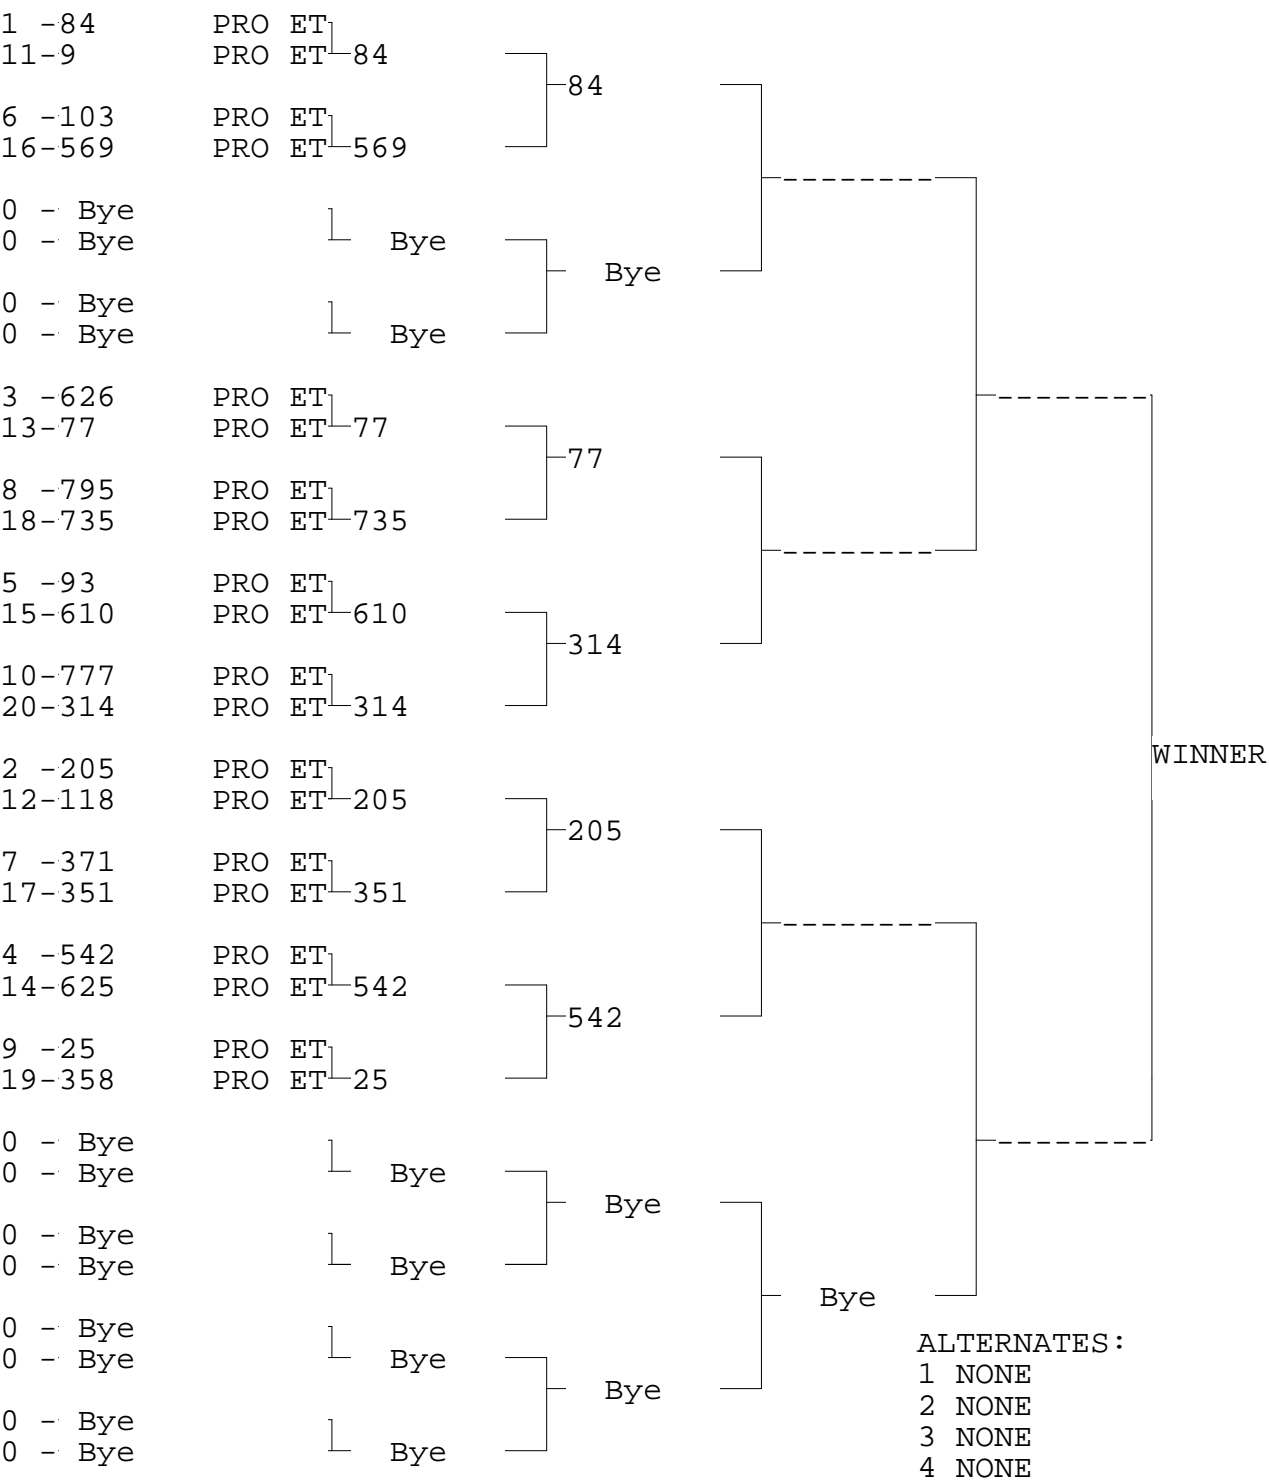

PRO ET

TSI RACENET SYSTEM
PROGRESSIVE LADDER FOR 20 CARS

20/04/2014
09:40:19

OFFICIAL