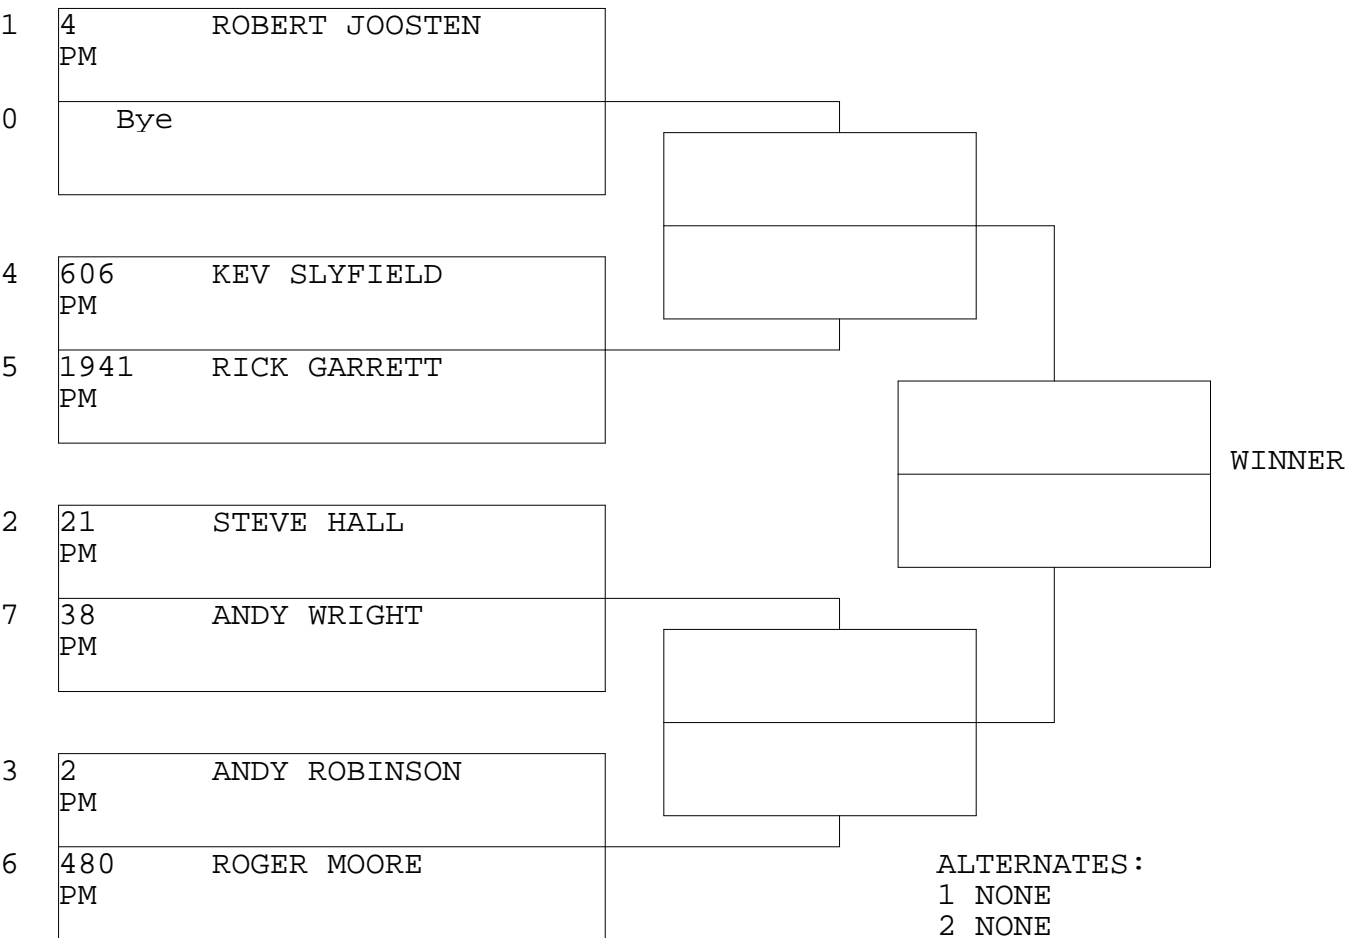

MSA PRO MODIFIED

TSI RACENET SYSTEM
PROGRESSIVE LADDER FOR 7 CARS

19/04/2014
16:41:37

OFFICIAL