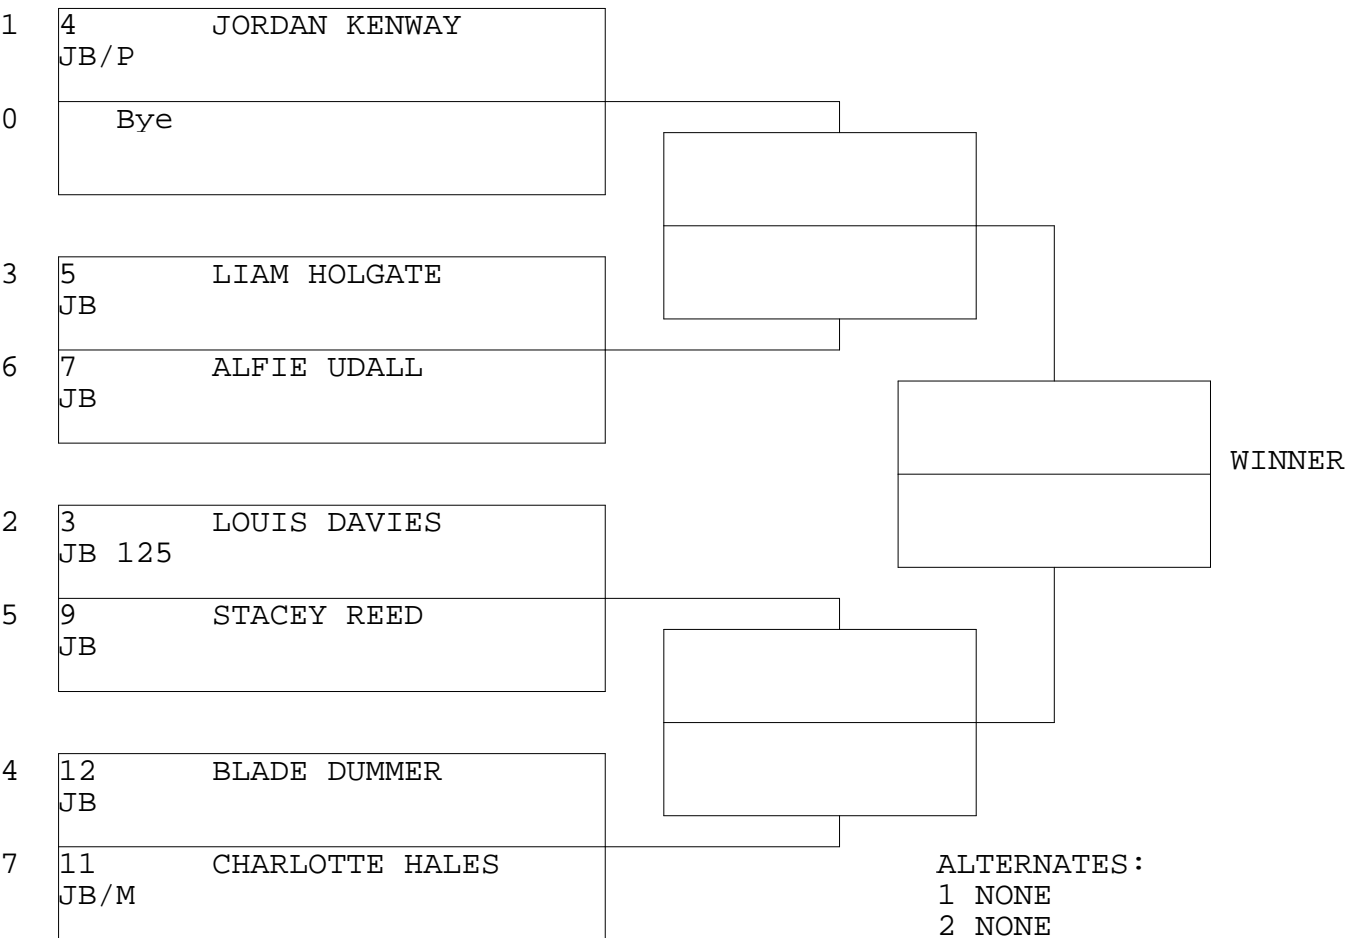

JUNIOR DRAG BIKE

TSI RACENET SYSTEM  
PROGRESSIVE LADDER FOR 7 CARS

19/04/2014  
19:53:18

OFFICIAL