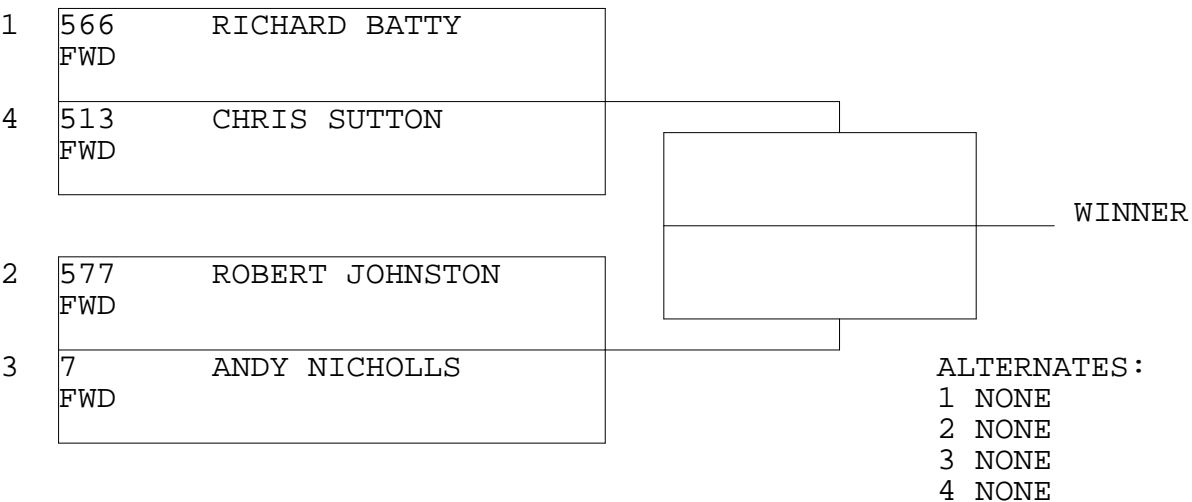

FRONT WHEEL DRIVE

TSI RACENET SYSTEM  
PROGRESSIVE LADDER FOR 4 CARS

19/04/2014  
19:47:10

OFFICIAL