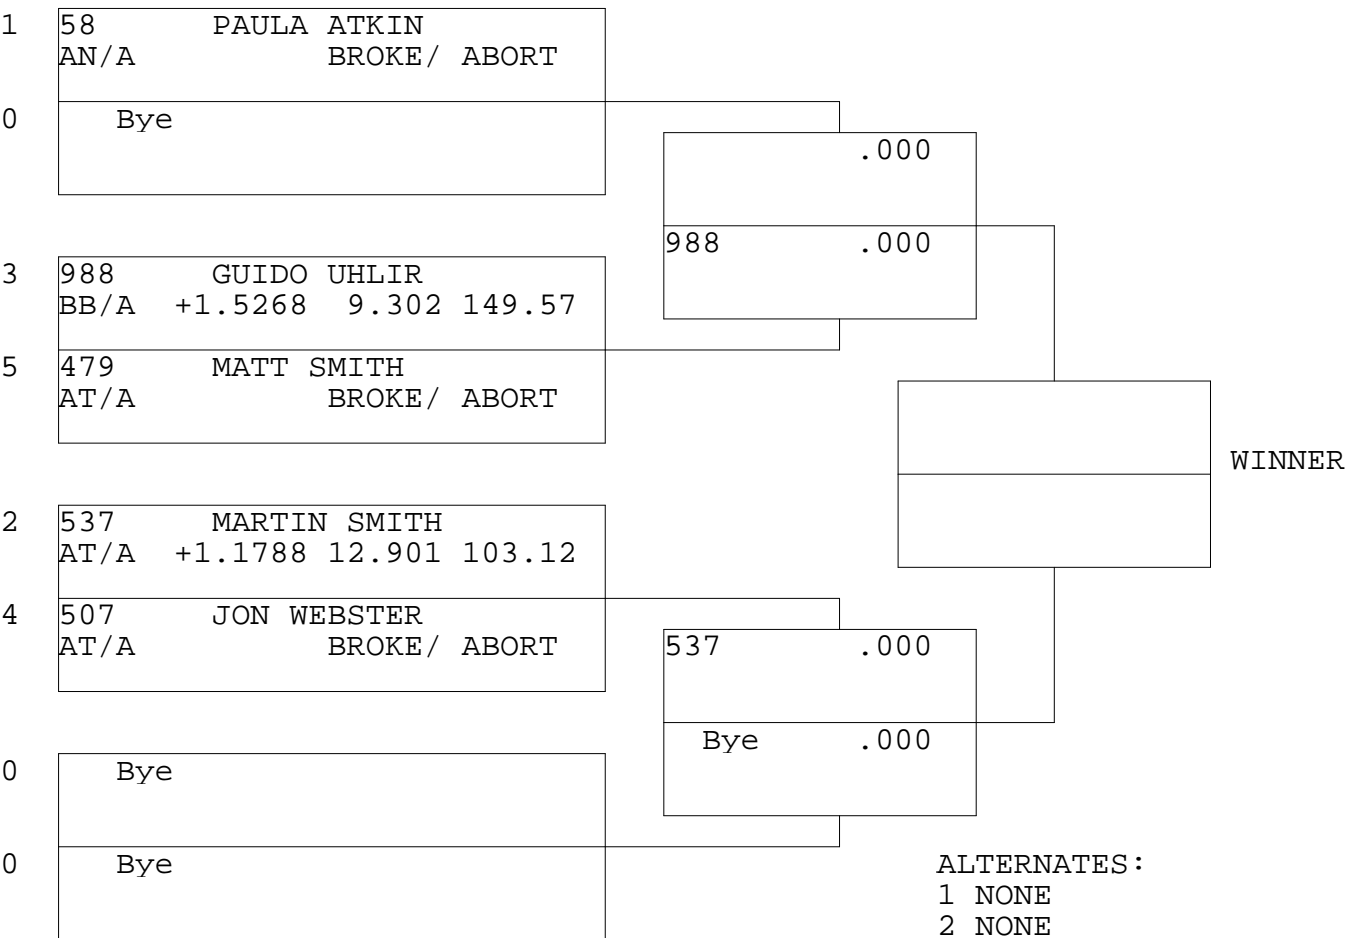

COMP ELIMINATOR

TSI RACENET SYSTEM
PROGRESSIVE LADDER FOR 5 CARS

20/04/2014
11:10:07

OFFICIAL