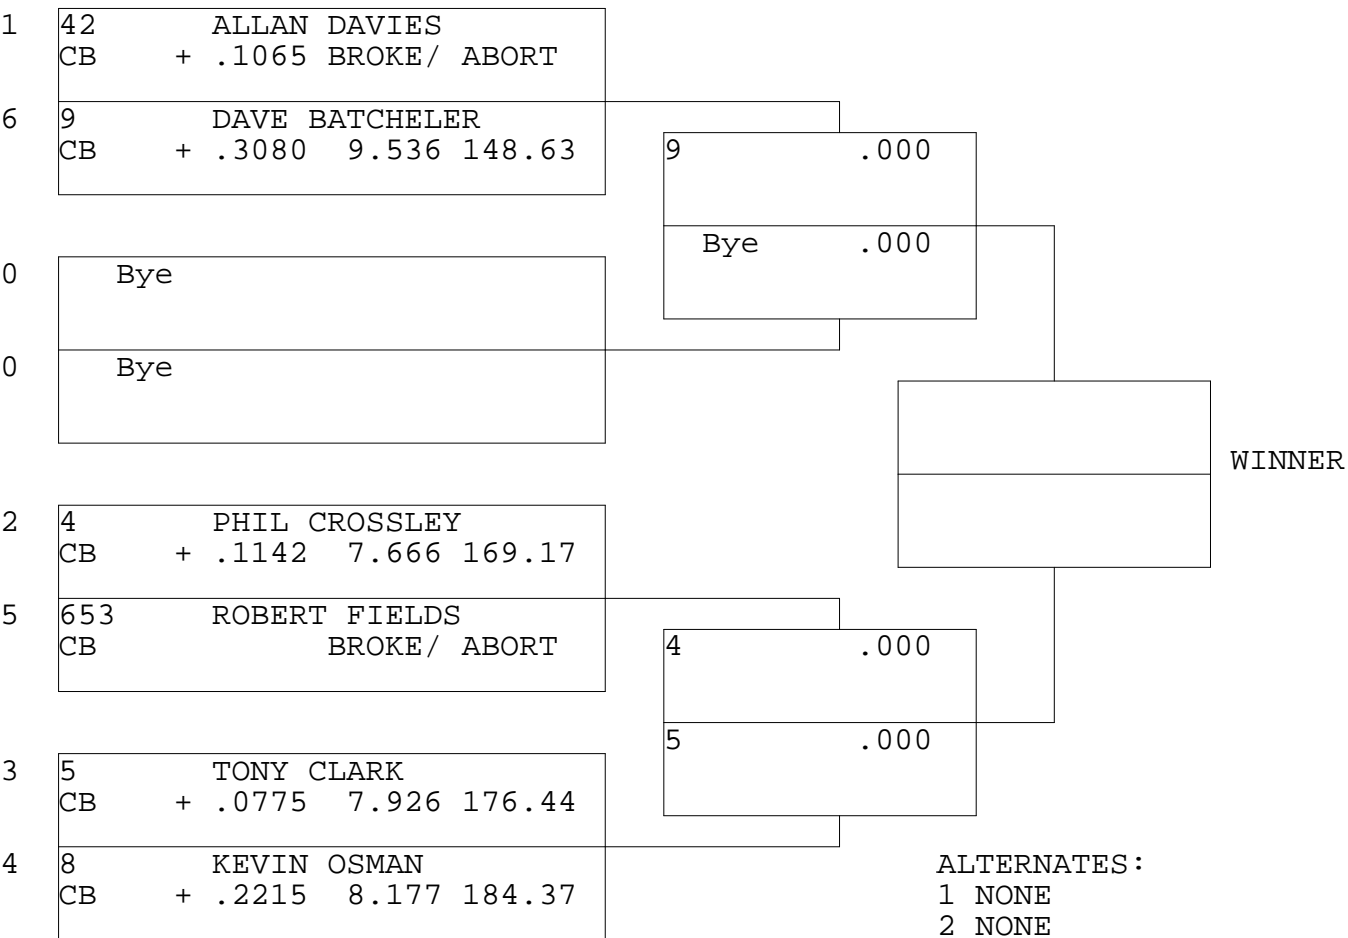

COMP BIKE

TSI RACENET SYSTEM
 PROGRESSIVE LADDER FOR 6 CARS

20/04/2014
 11:16:36

OFFICIAL