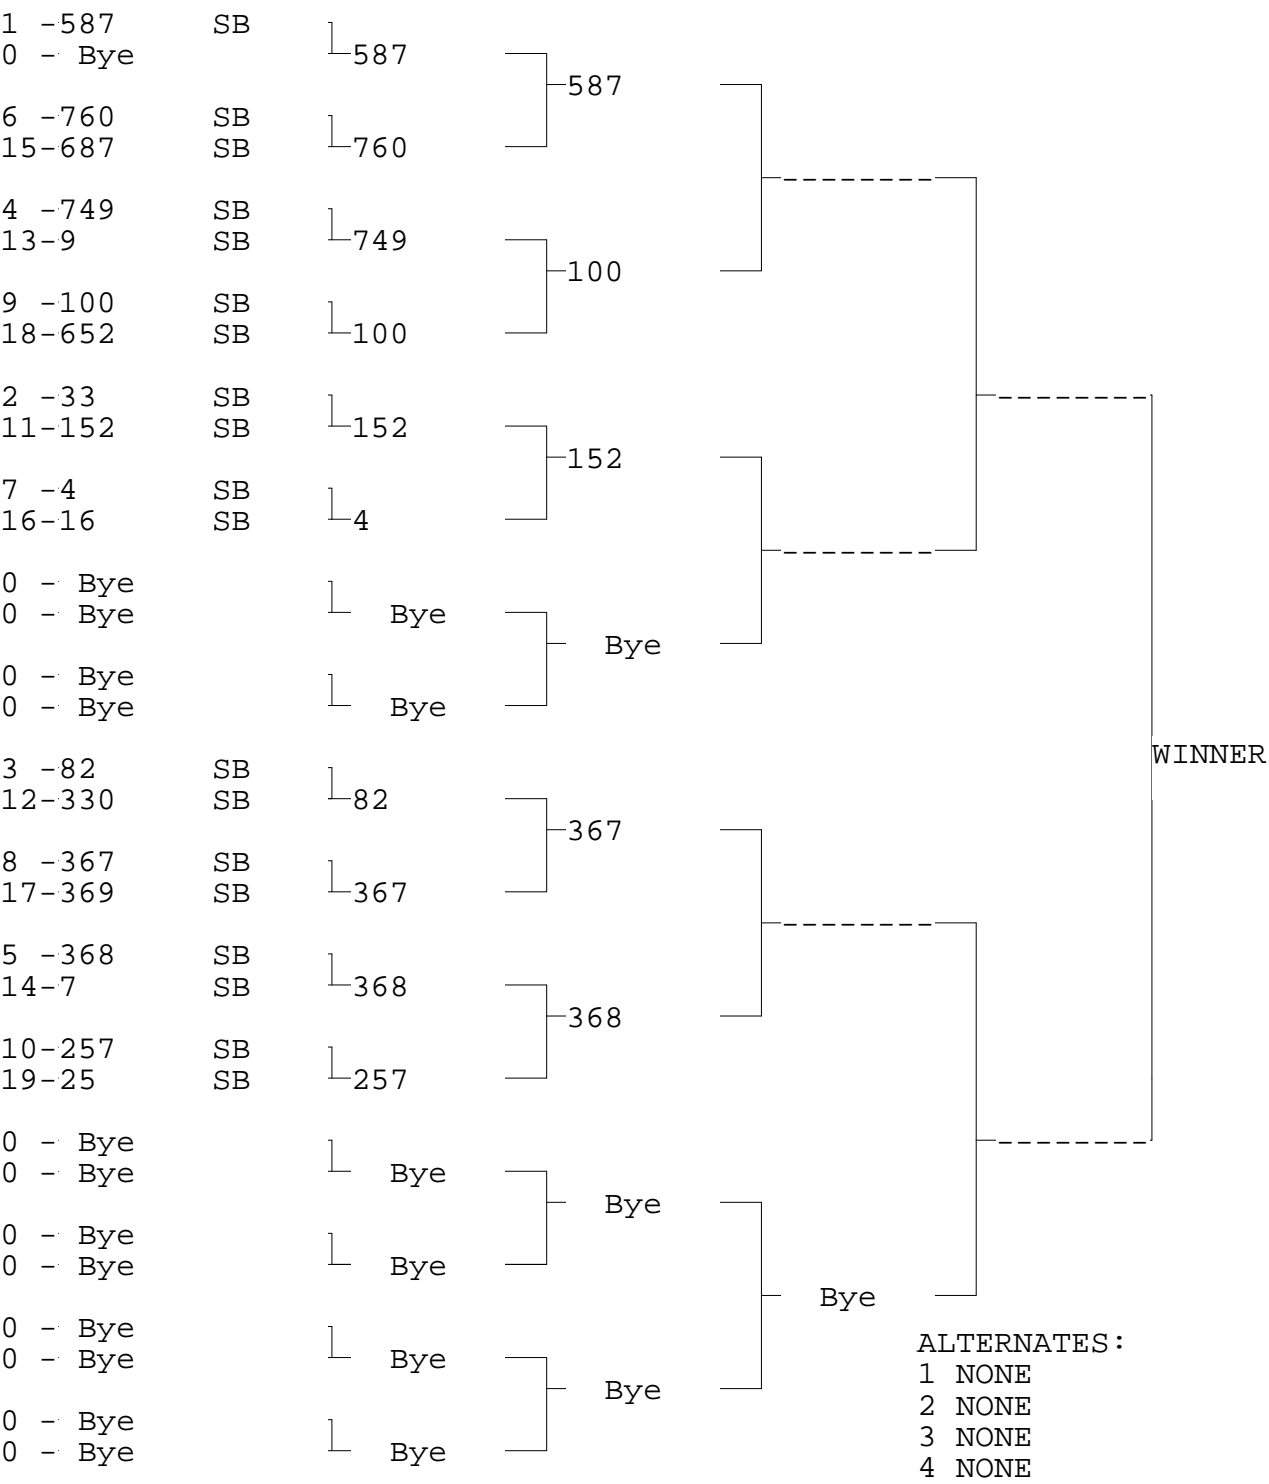

9.50 BIKE

TSI RACENET SYSTEM
 PROGRESSIVE LADDER FOR 19 CARS

20/04/2014
 10:55:45

OFFICIAL