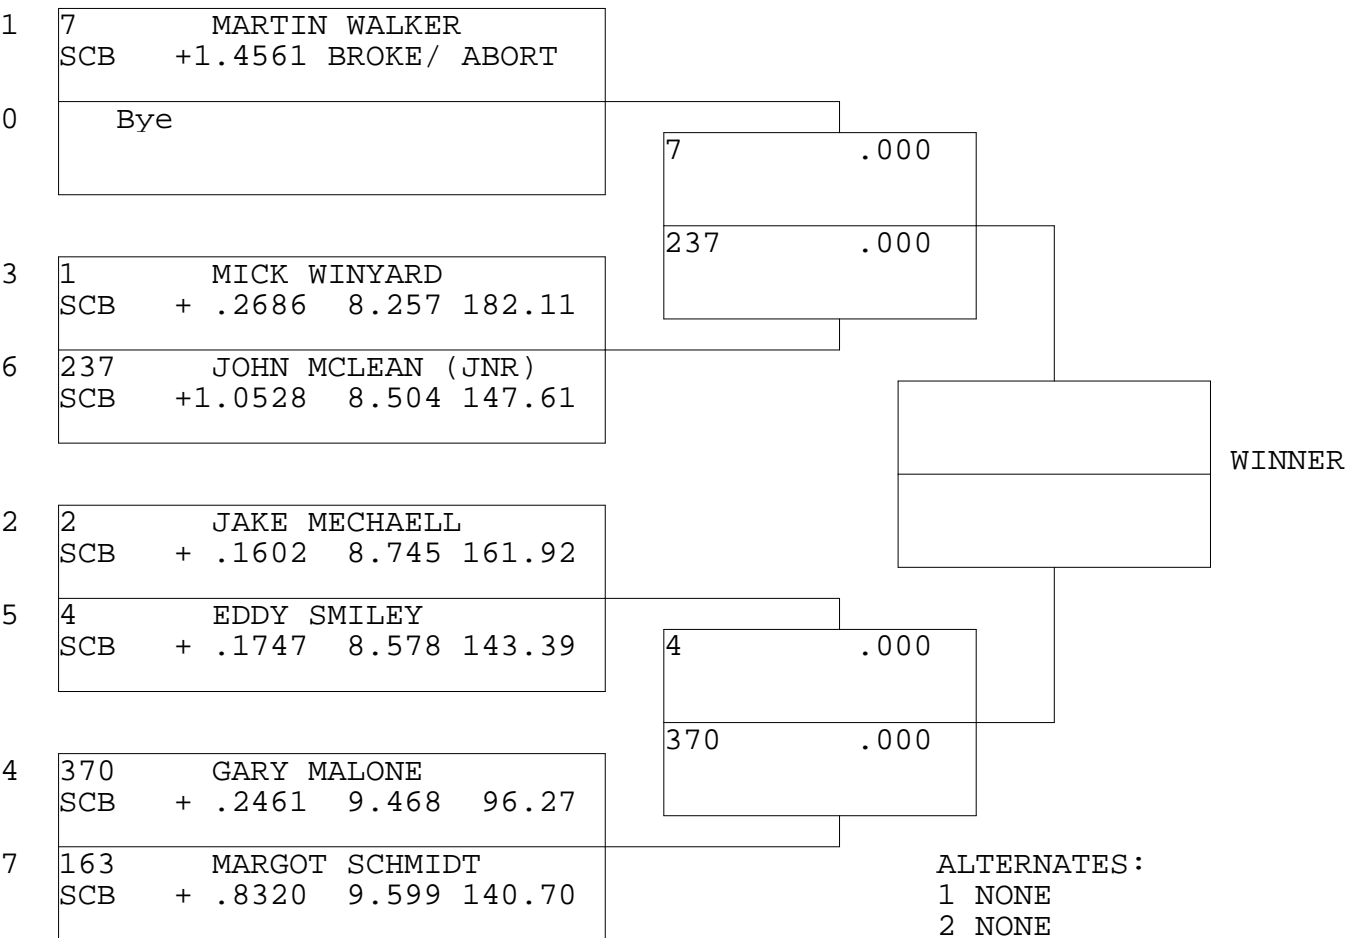

8.50 BIKE

TSI RACENET SYSTEM  
 PROGRESSIVE LADDER FOR 7 CARS

20/04/2014  
 11:21:02

OFFICIAL