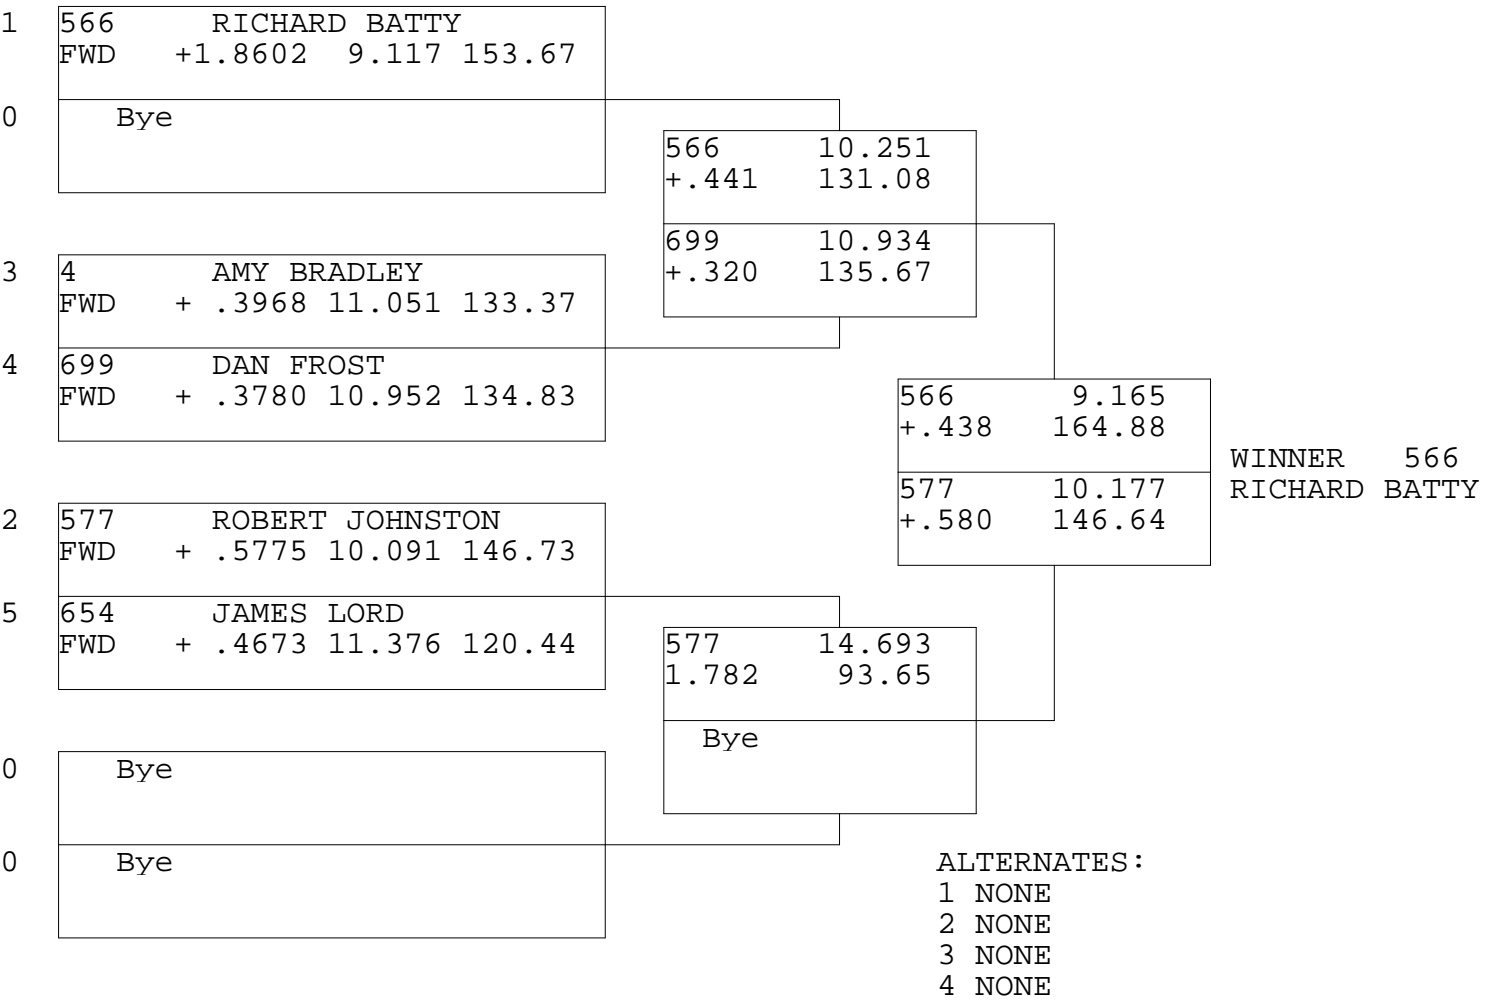

FRONT WHEEL DRIVE

TSI RACENET SYSTEM  
 PROGRESSIVE LADDER FOR 5 CARS

23/03/2014  
 16:42:31

OFFICIAL