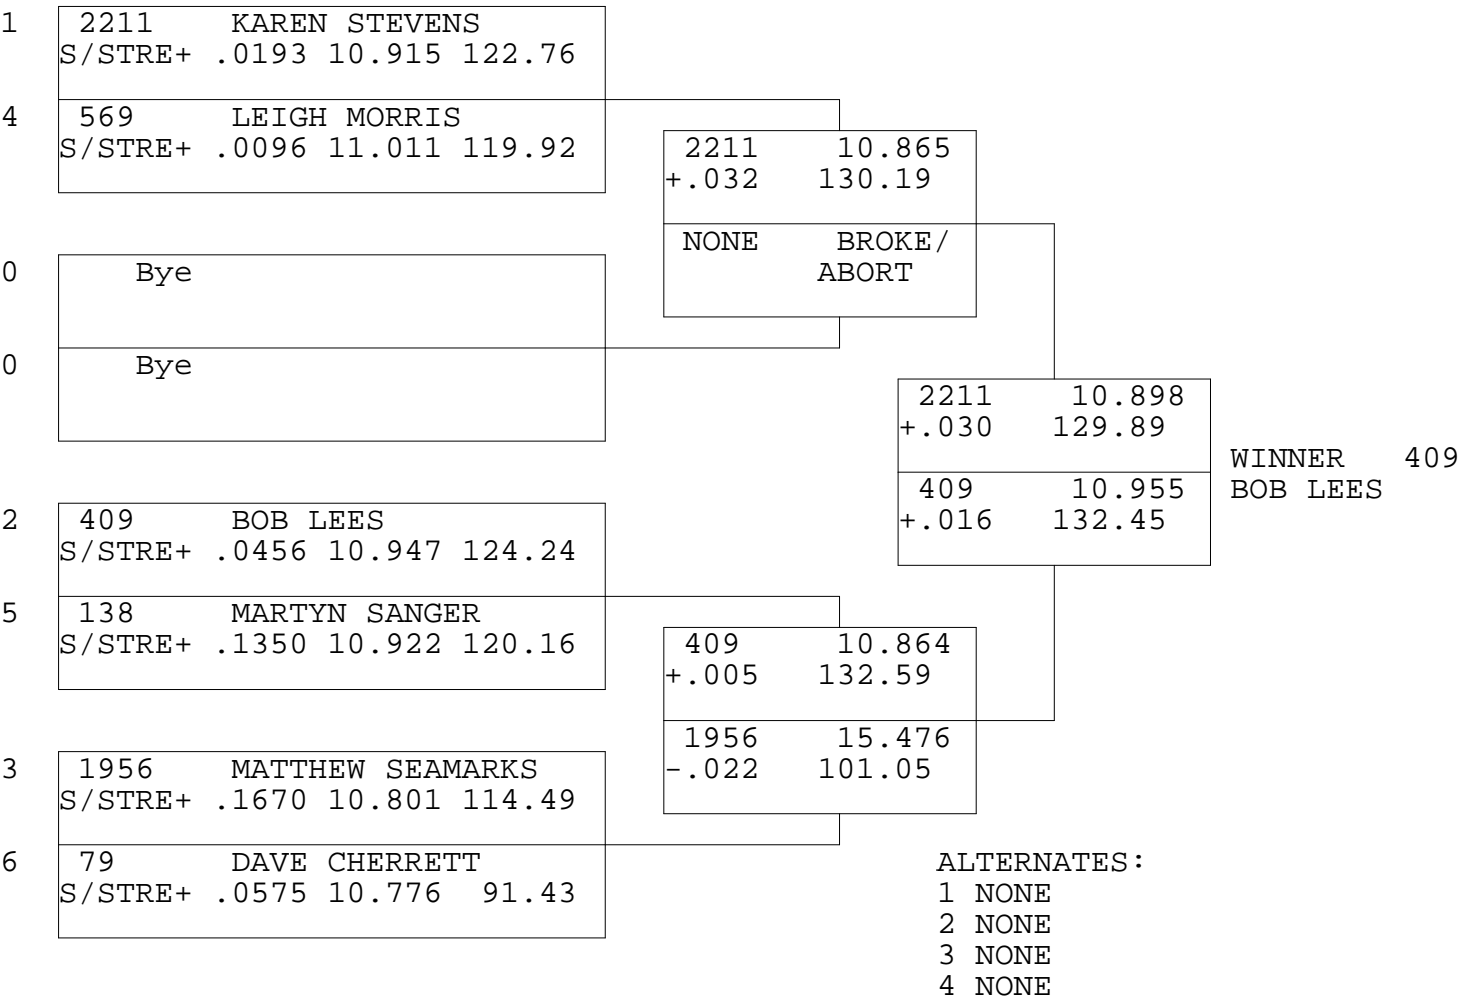

SUPER STREET

TSI RACENET SYSTEM
 PROGRESSIVE LADDER FOR 6 CARS

07/09/2014
 19:35:29

OFFICIAL