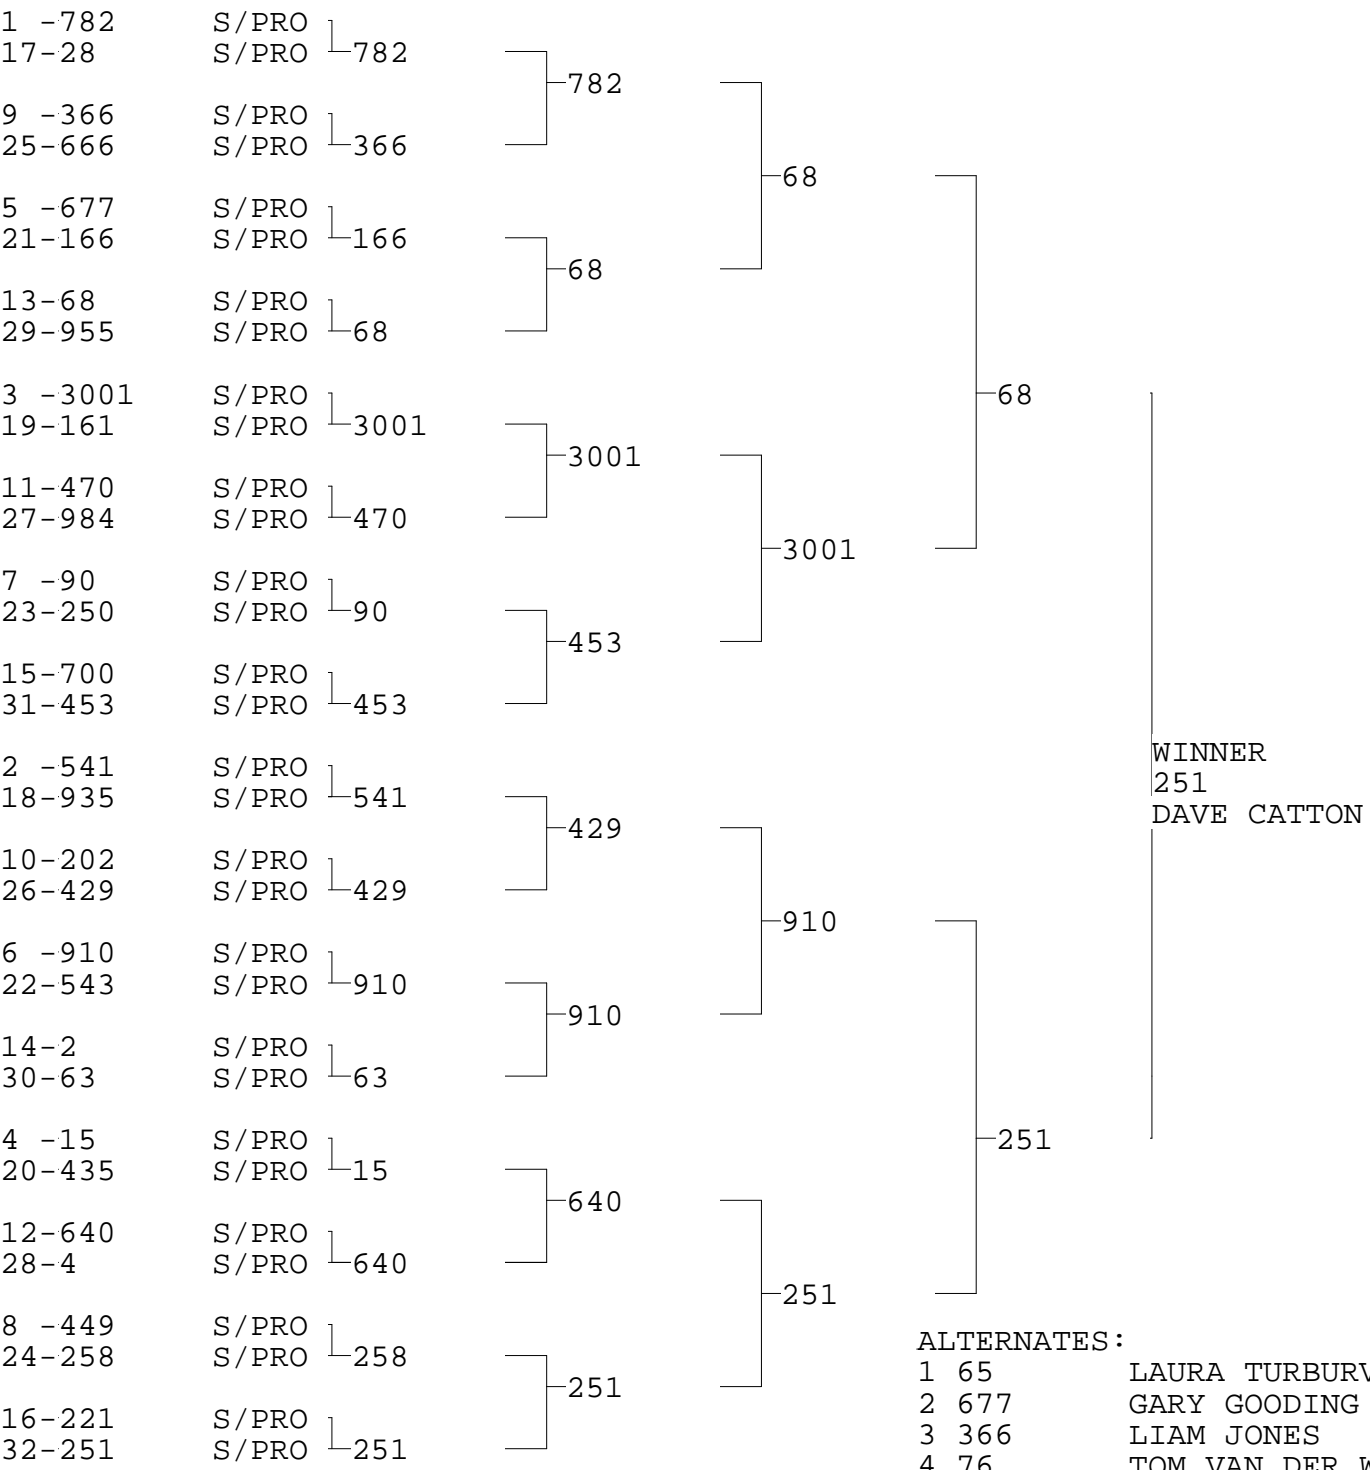

SUPER PRO ET

TSI RACENET SYSTEM
PROGRESSIVE LADDER FOR 32 CARS

07/09/2014
20:04:30

OFFICIAL