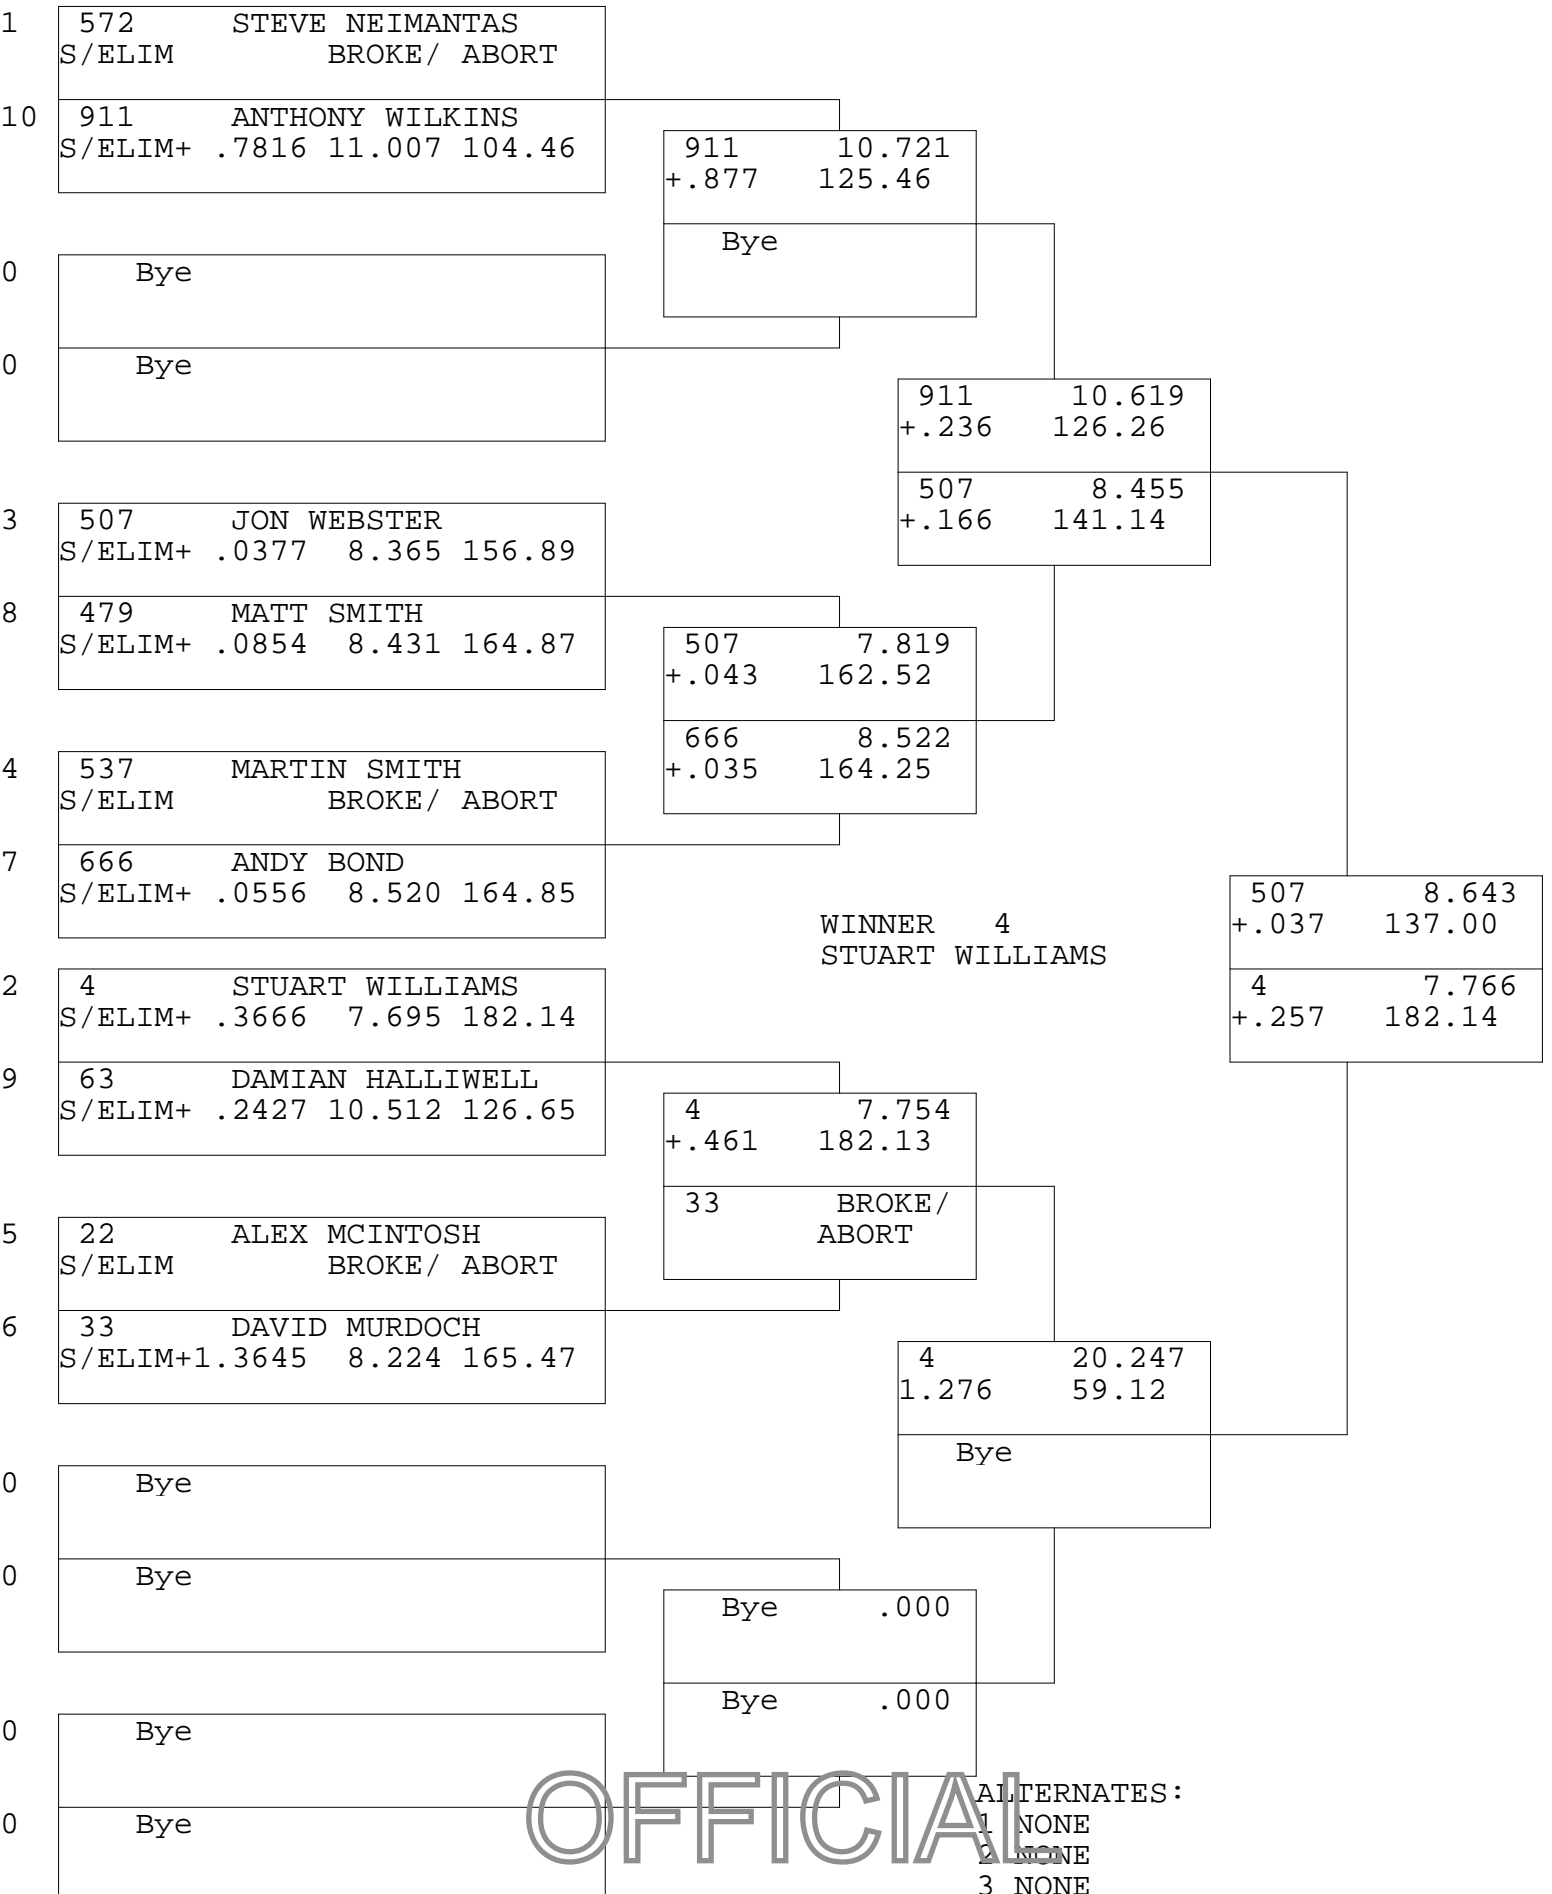

STREET ELIMINATOR

TSI RACENET SYSTEM  
PROGRESSIVE LADDER FOR 10 CARS

07/09/2014  
19:32:11

OFFICIAL