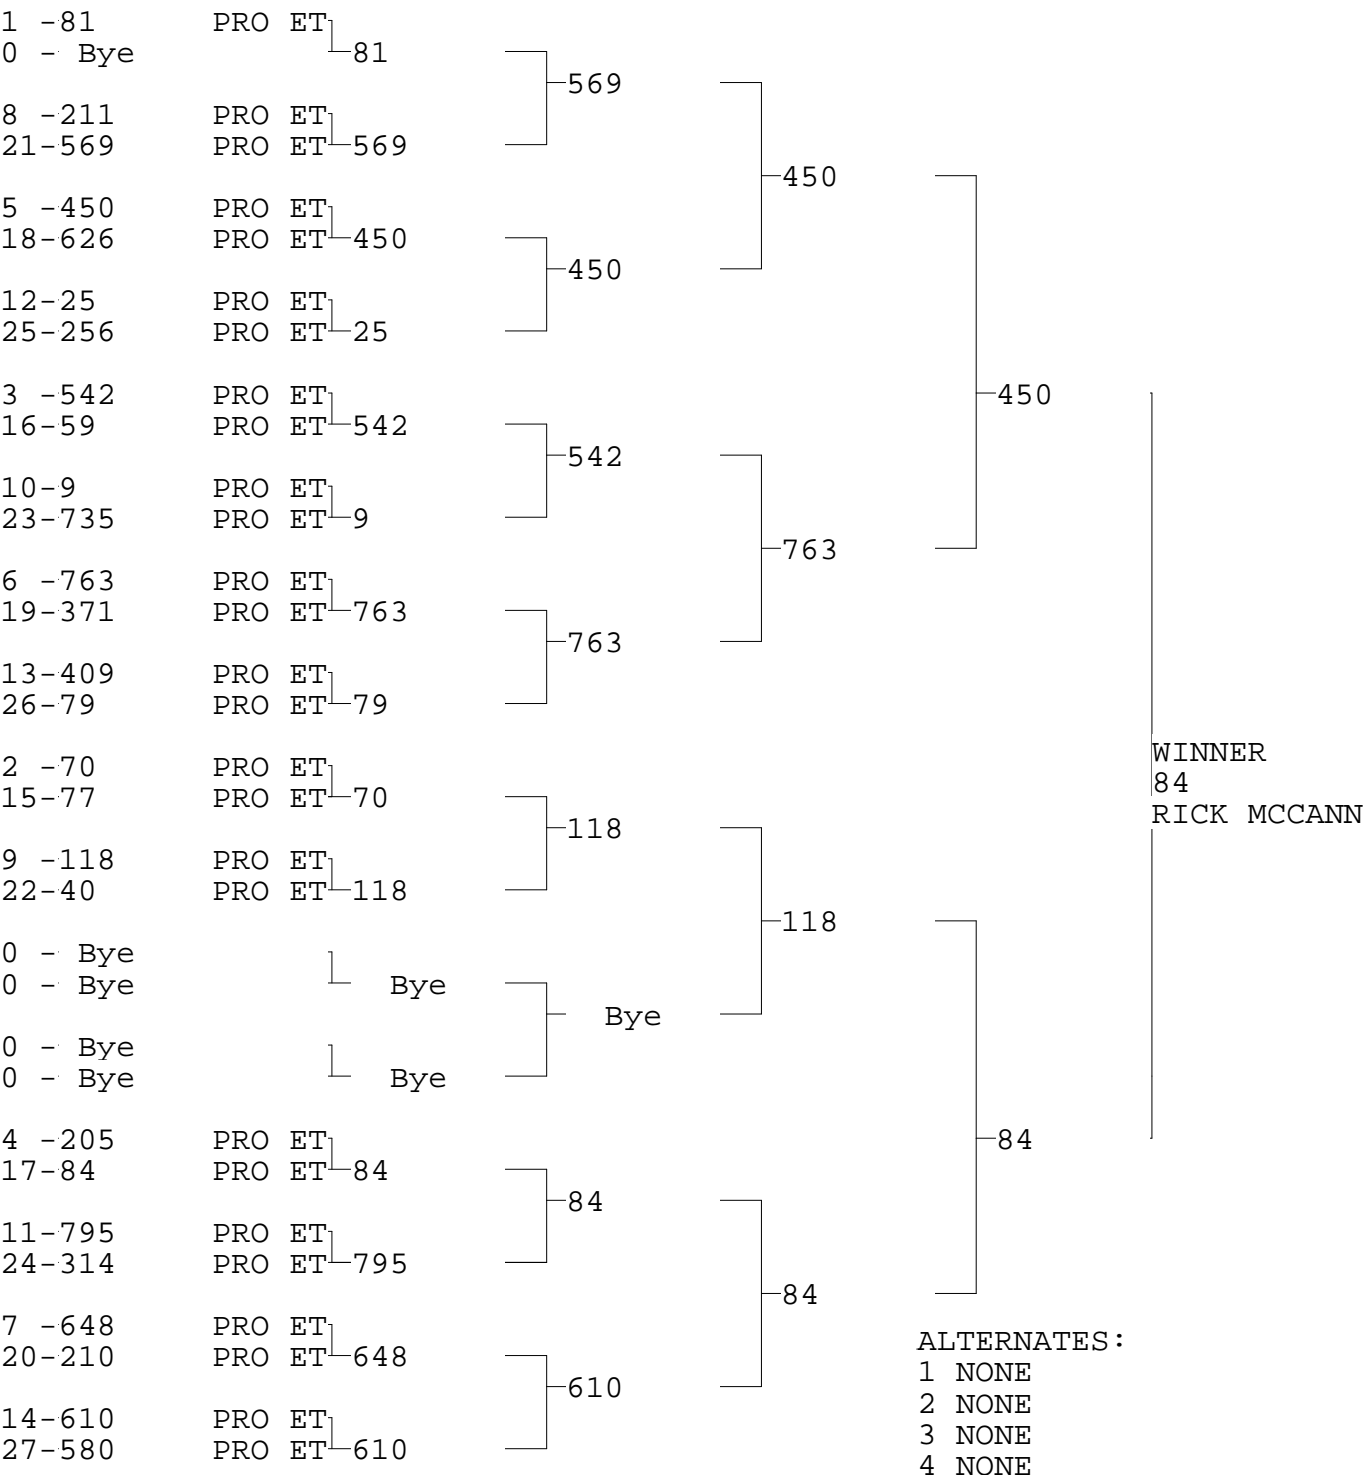

PRO ET

TSI RACENET SYSTEM
PROGRESSIVE LADDER FOR 27 CARS

07/09/2014
19:30:51

OFFICIAL