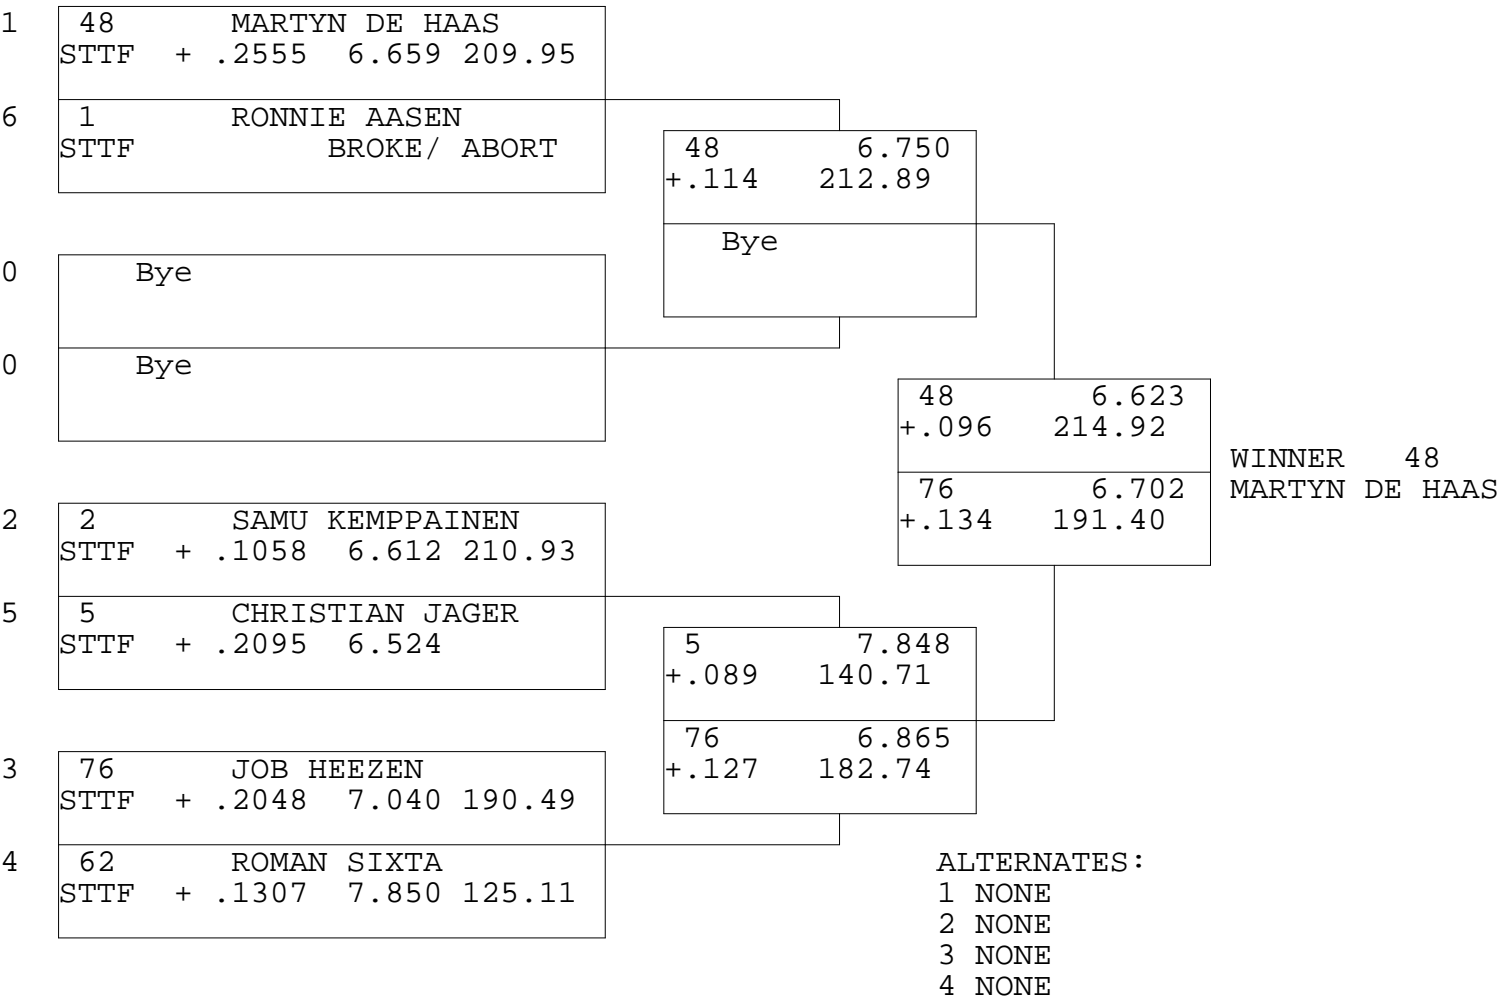

FIM SUPER TWIN BK

TSI RACENET SYSTEM
 PROGRESSIVE LADDER FOR 6 CARS

07/09/2014
 16:35:21

OFFICIAL