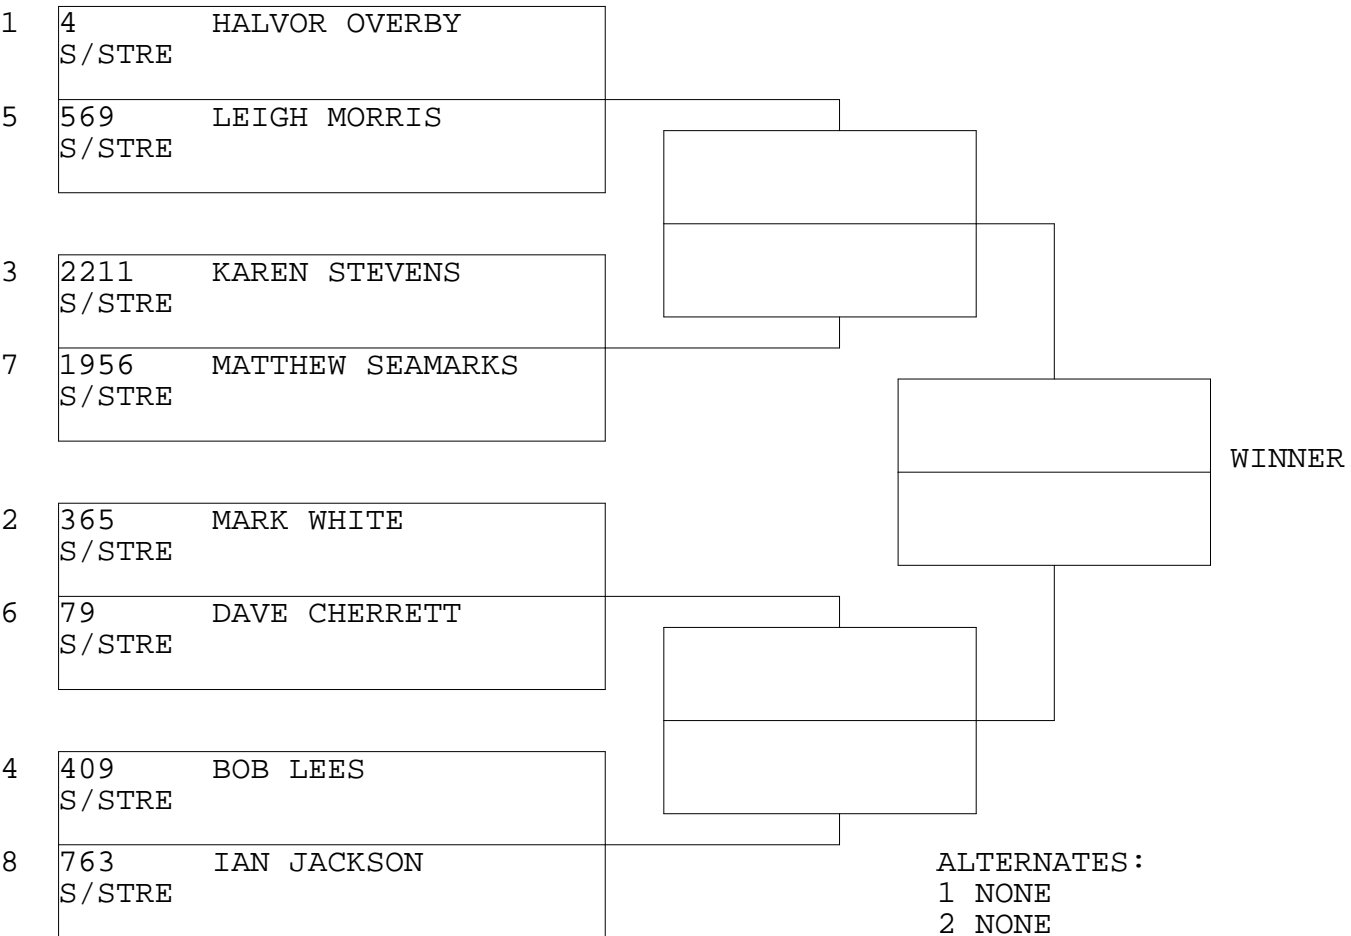

SUPER STREET

TSI RACENET SYSTEM  
 PROGRESSIVE LADDER FOR 8 CARS

25/05/2014  
 18:25:31

OFFICIAL