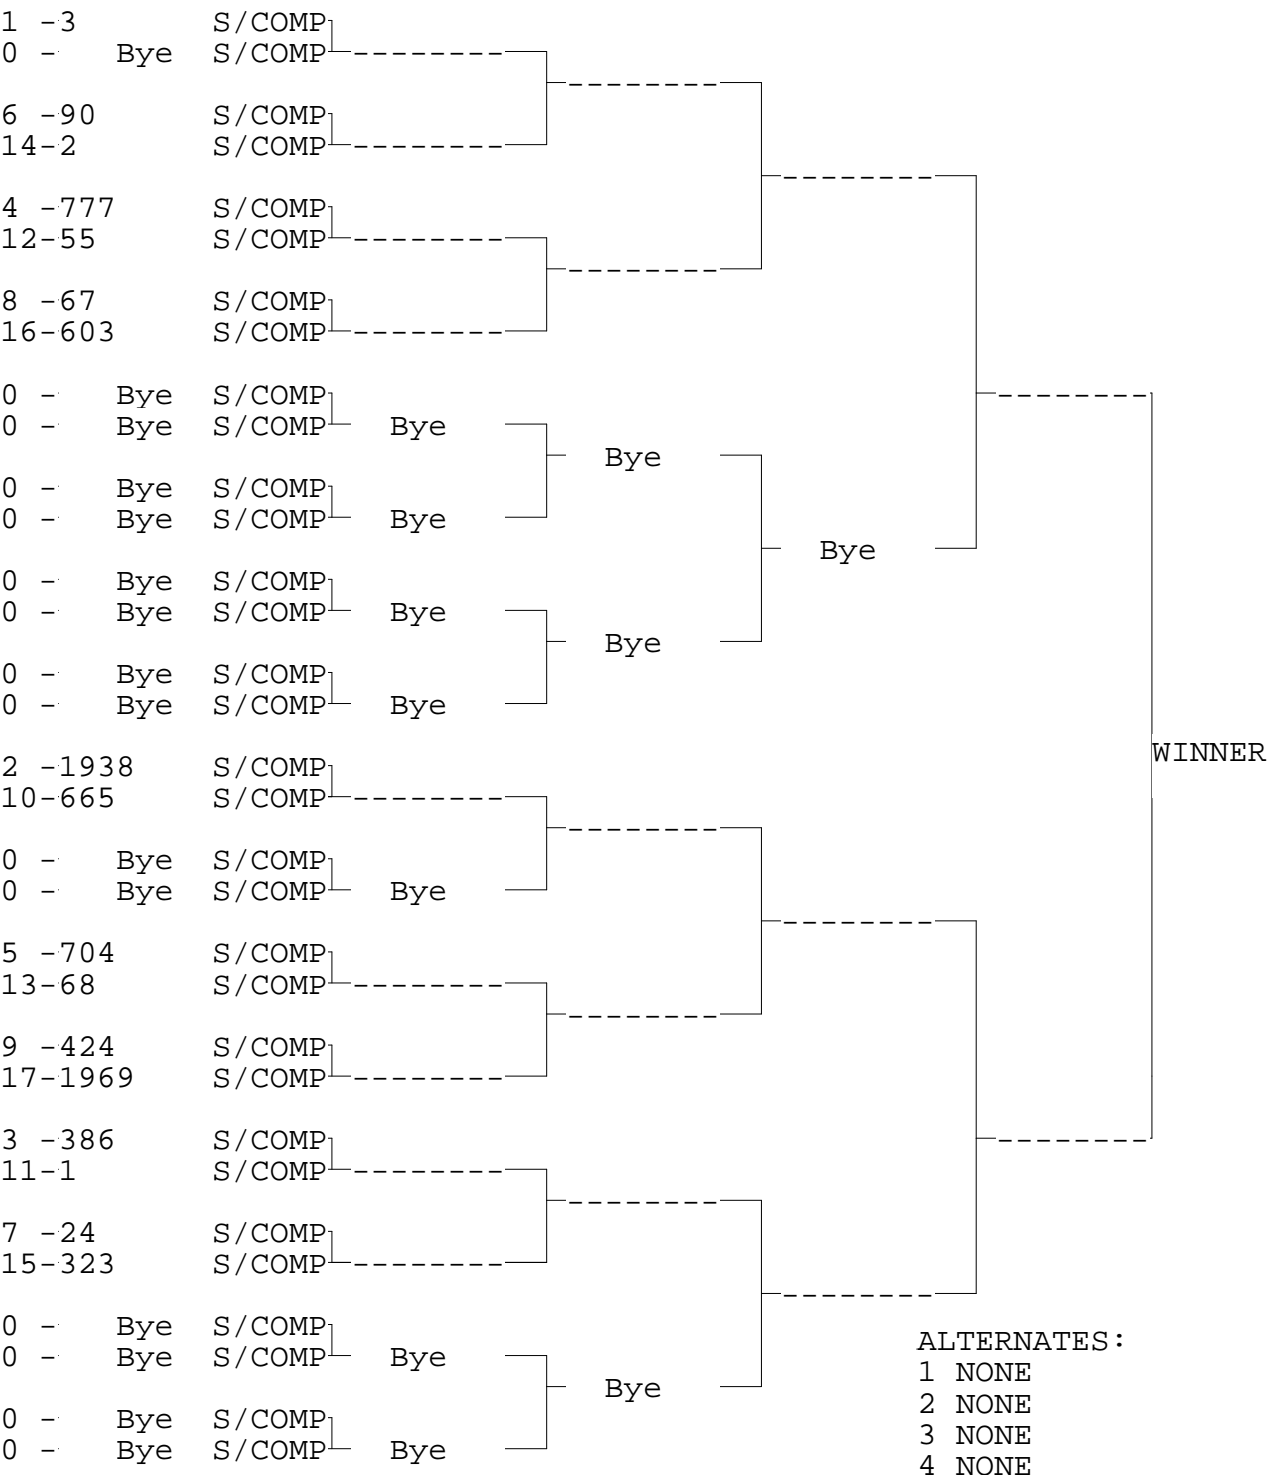

SUPER COMP

TSI RACENET SYSTEM  
PROGRESSIVE LADDER FOR 17 CARS

25/05/2014  
10:40:07

OFFICIAL