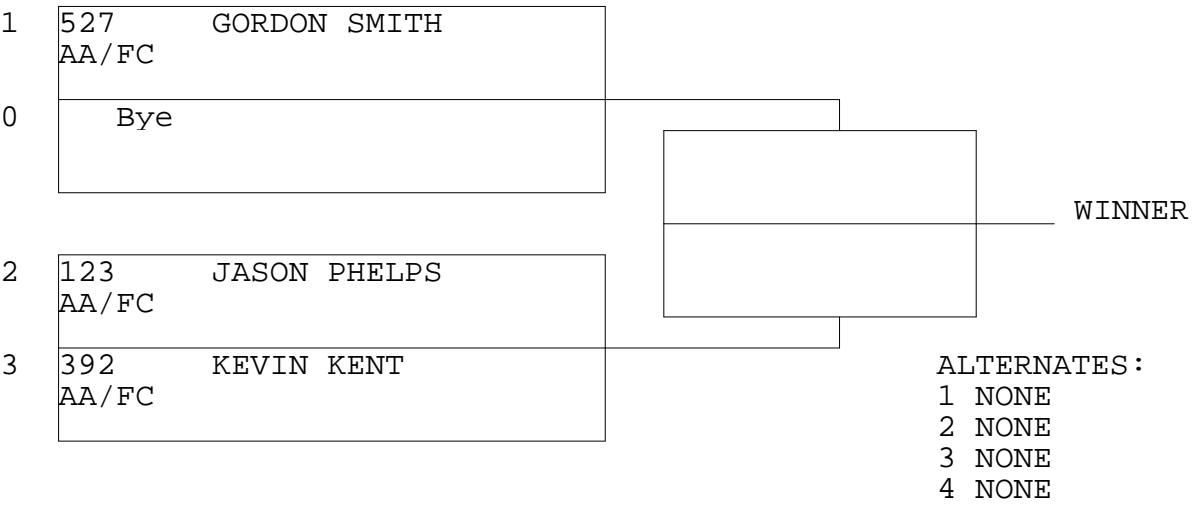

FUNNY CAR

TSI RACENET SYSTEM
PROGRESSIVE LADDER FOR 3 CARS

25/05/2014
21:00:34

OFFICIAL