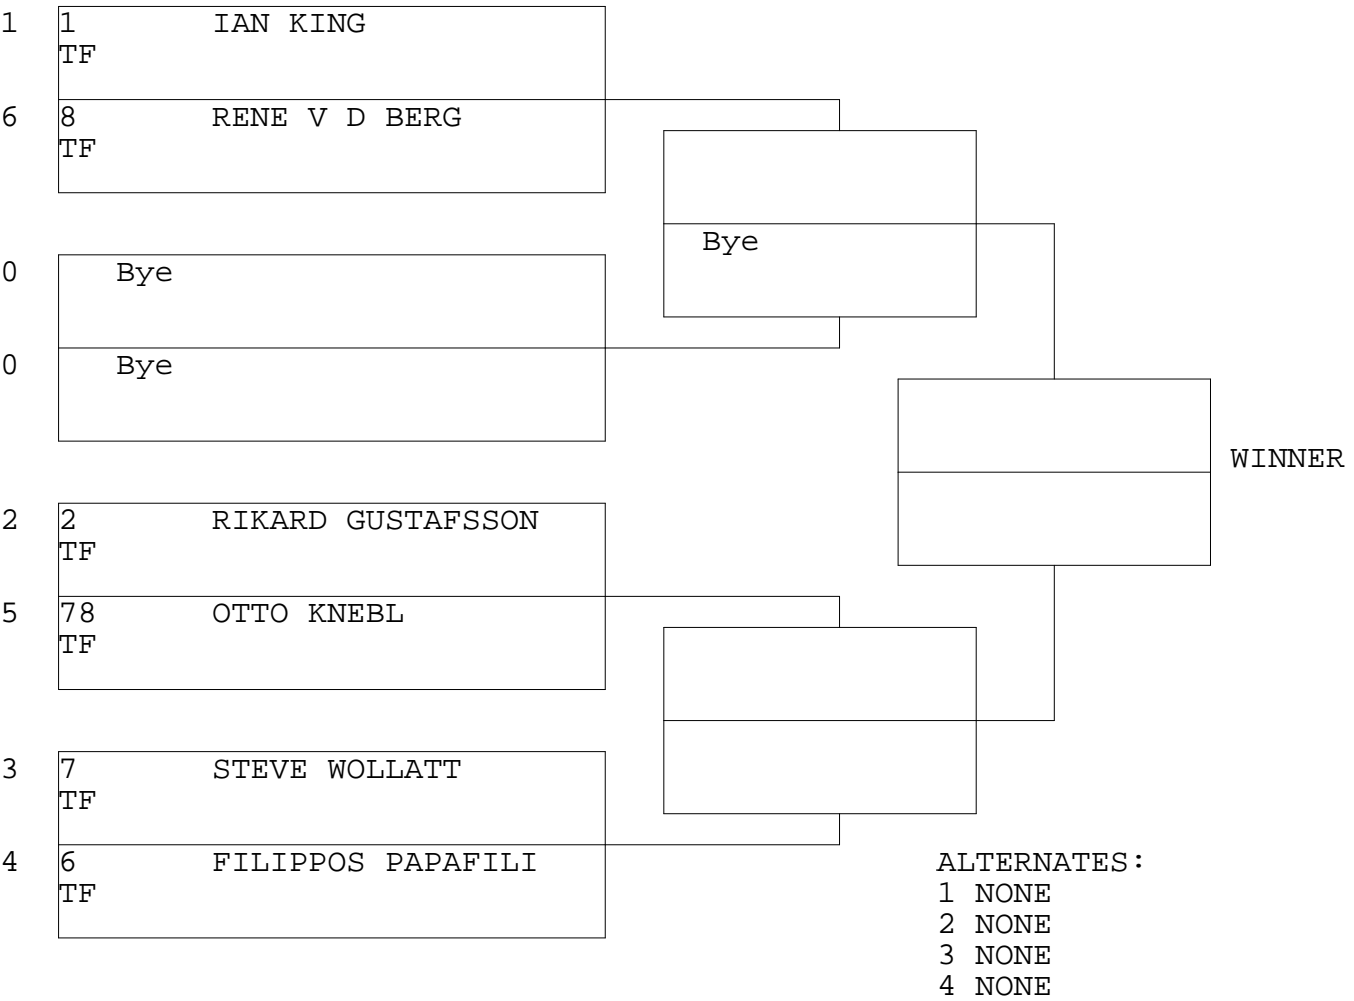

FIM TOP FUEL BIKE

TSI RACENET SYSTEM
 PROGRESSIVE LADDER FOR 6 CARS

25/05/2014
 20:55:03

OFFICIAL