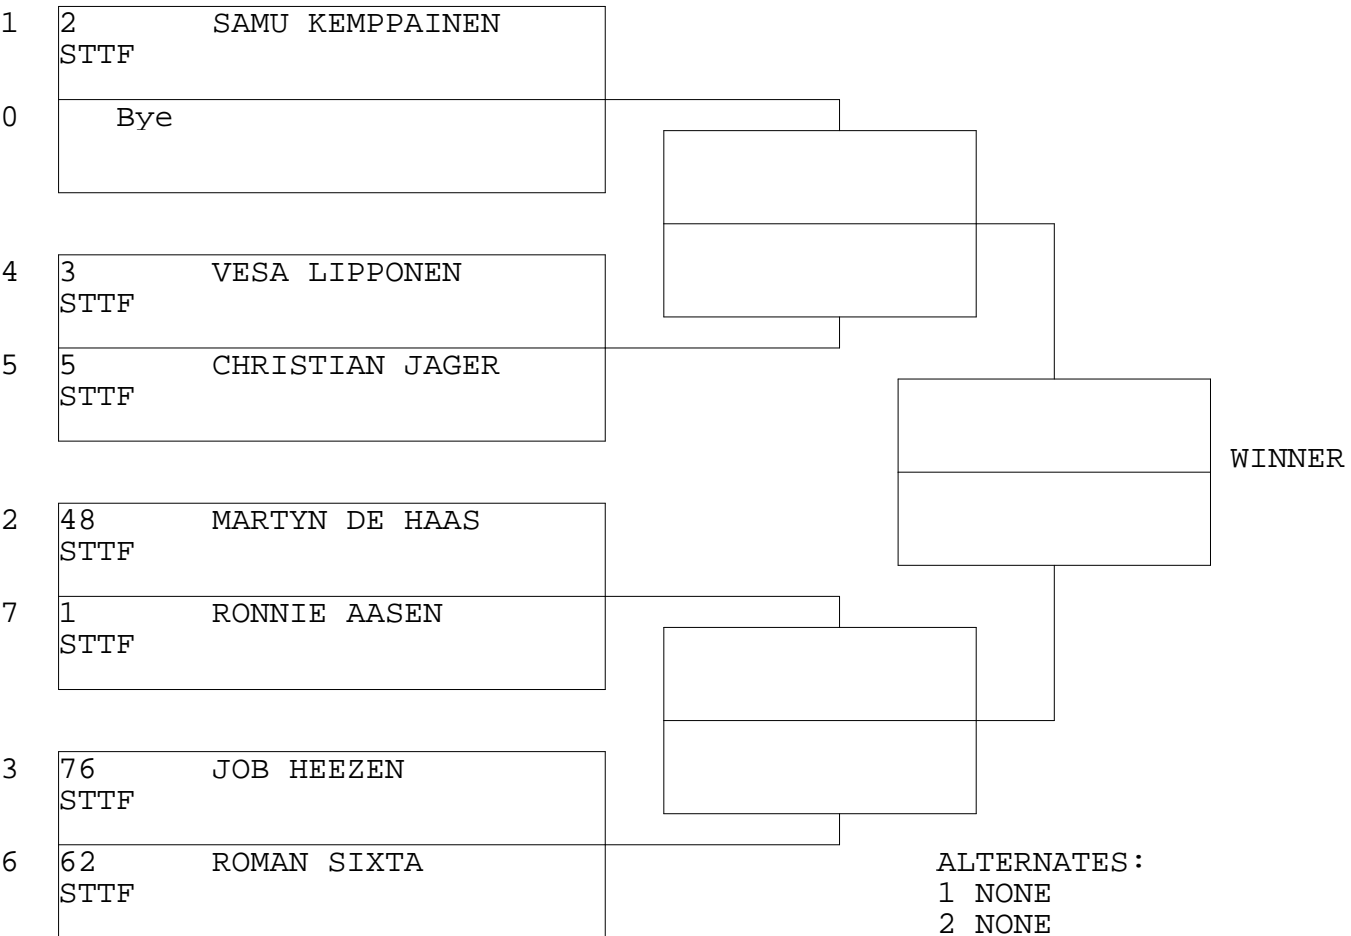

FIM SUPER TWIN BK

TSI RACENET SYSTEM  
 PROGRESSIVE LADDER FOR 7 CARS

25/05/2014  
 20:26:04

ALTERNATES :  
 1 NONE  
 2 NONE  
 3 NONE  
 4 NONE

OFFICIAL