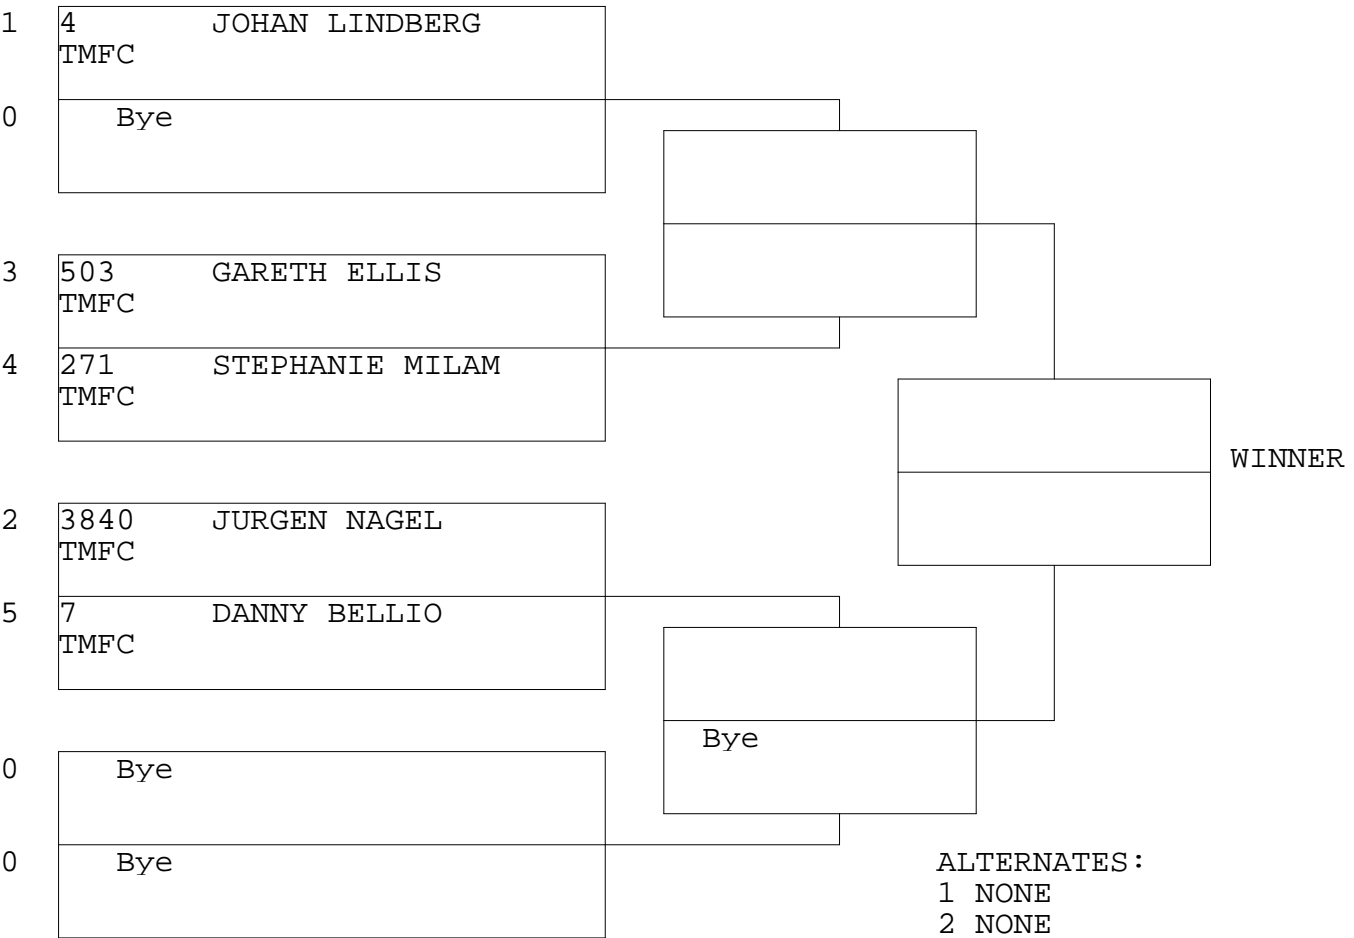

FIA TMFC

TSI RACENET SYSTEM  
PROGRESSIVE LADDER FOR 5 CARS

25/05/2014  
15:24:27

OFFICIAL