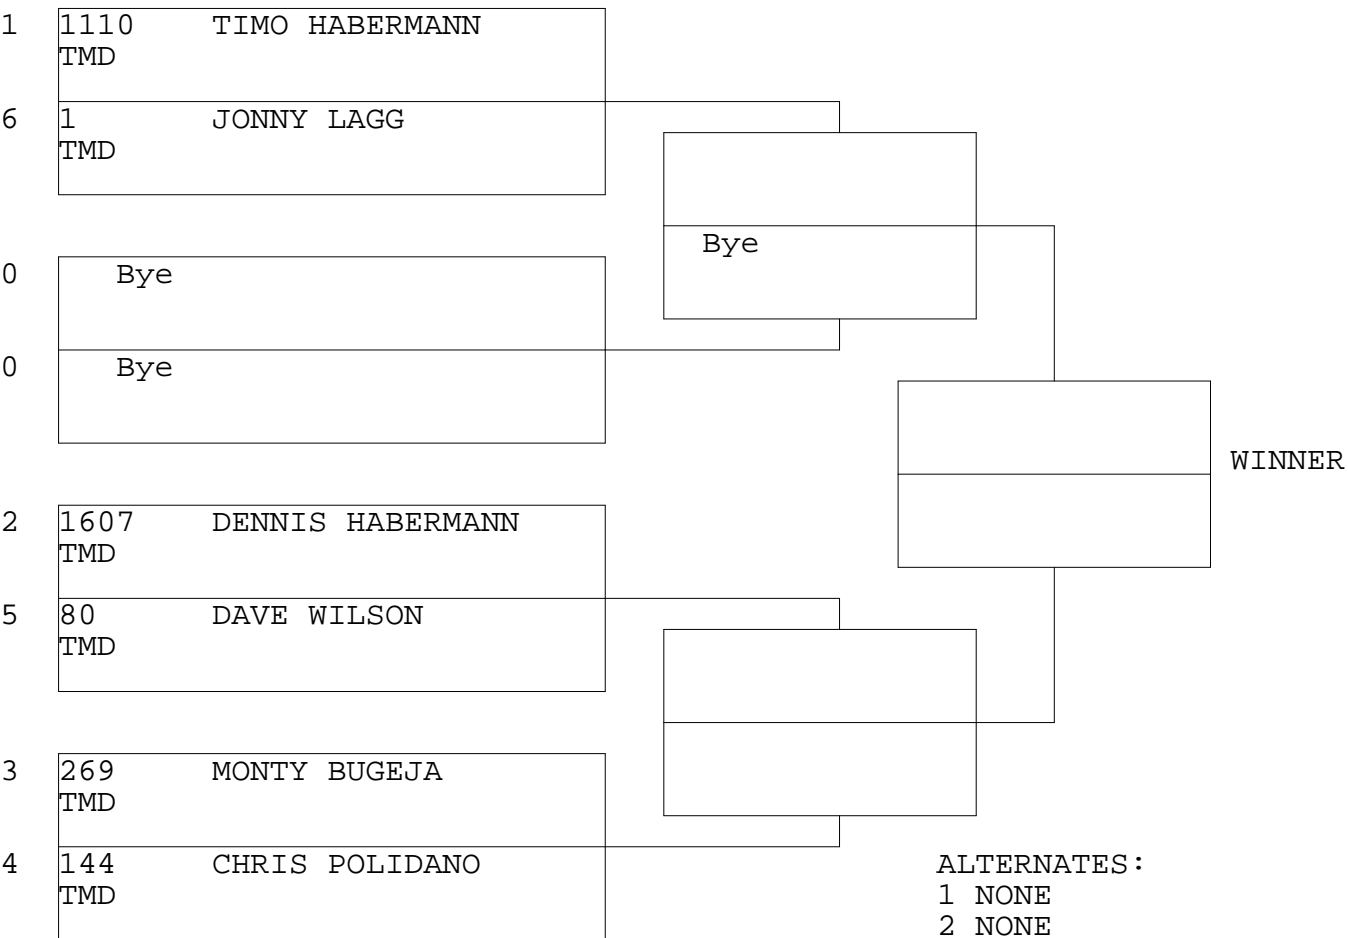

FIA TMD

TSI RACENET SYSTEM
PROGRESSIVE LADDER FOR 6 CARS

25/05/2014
15:11:15

OFFICIAL