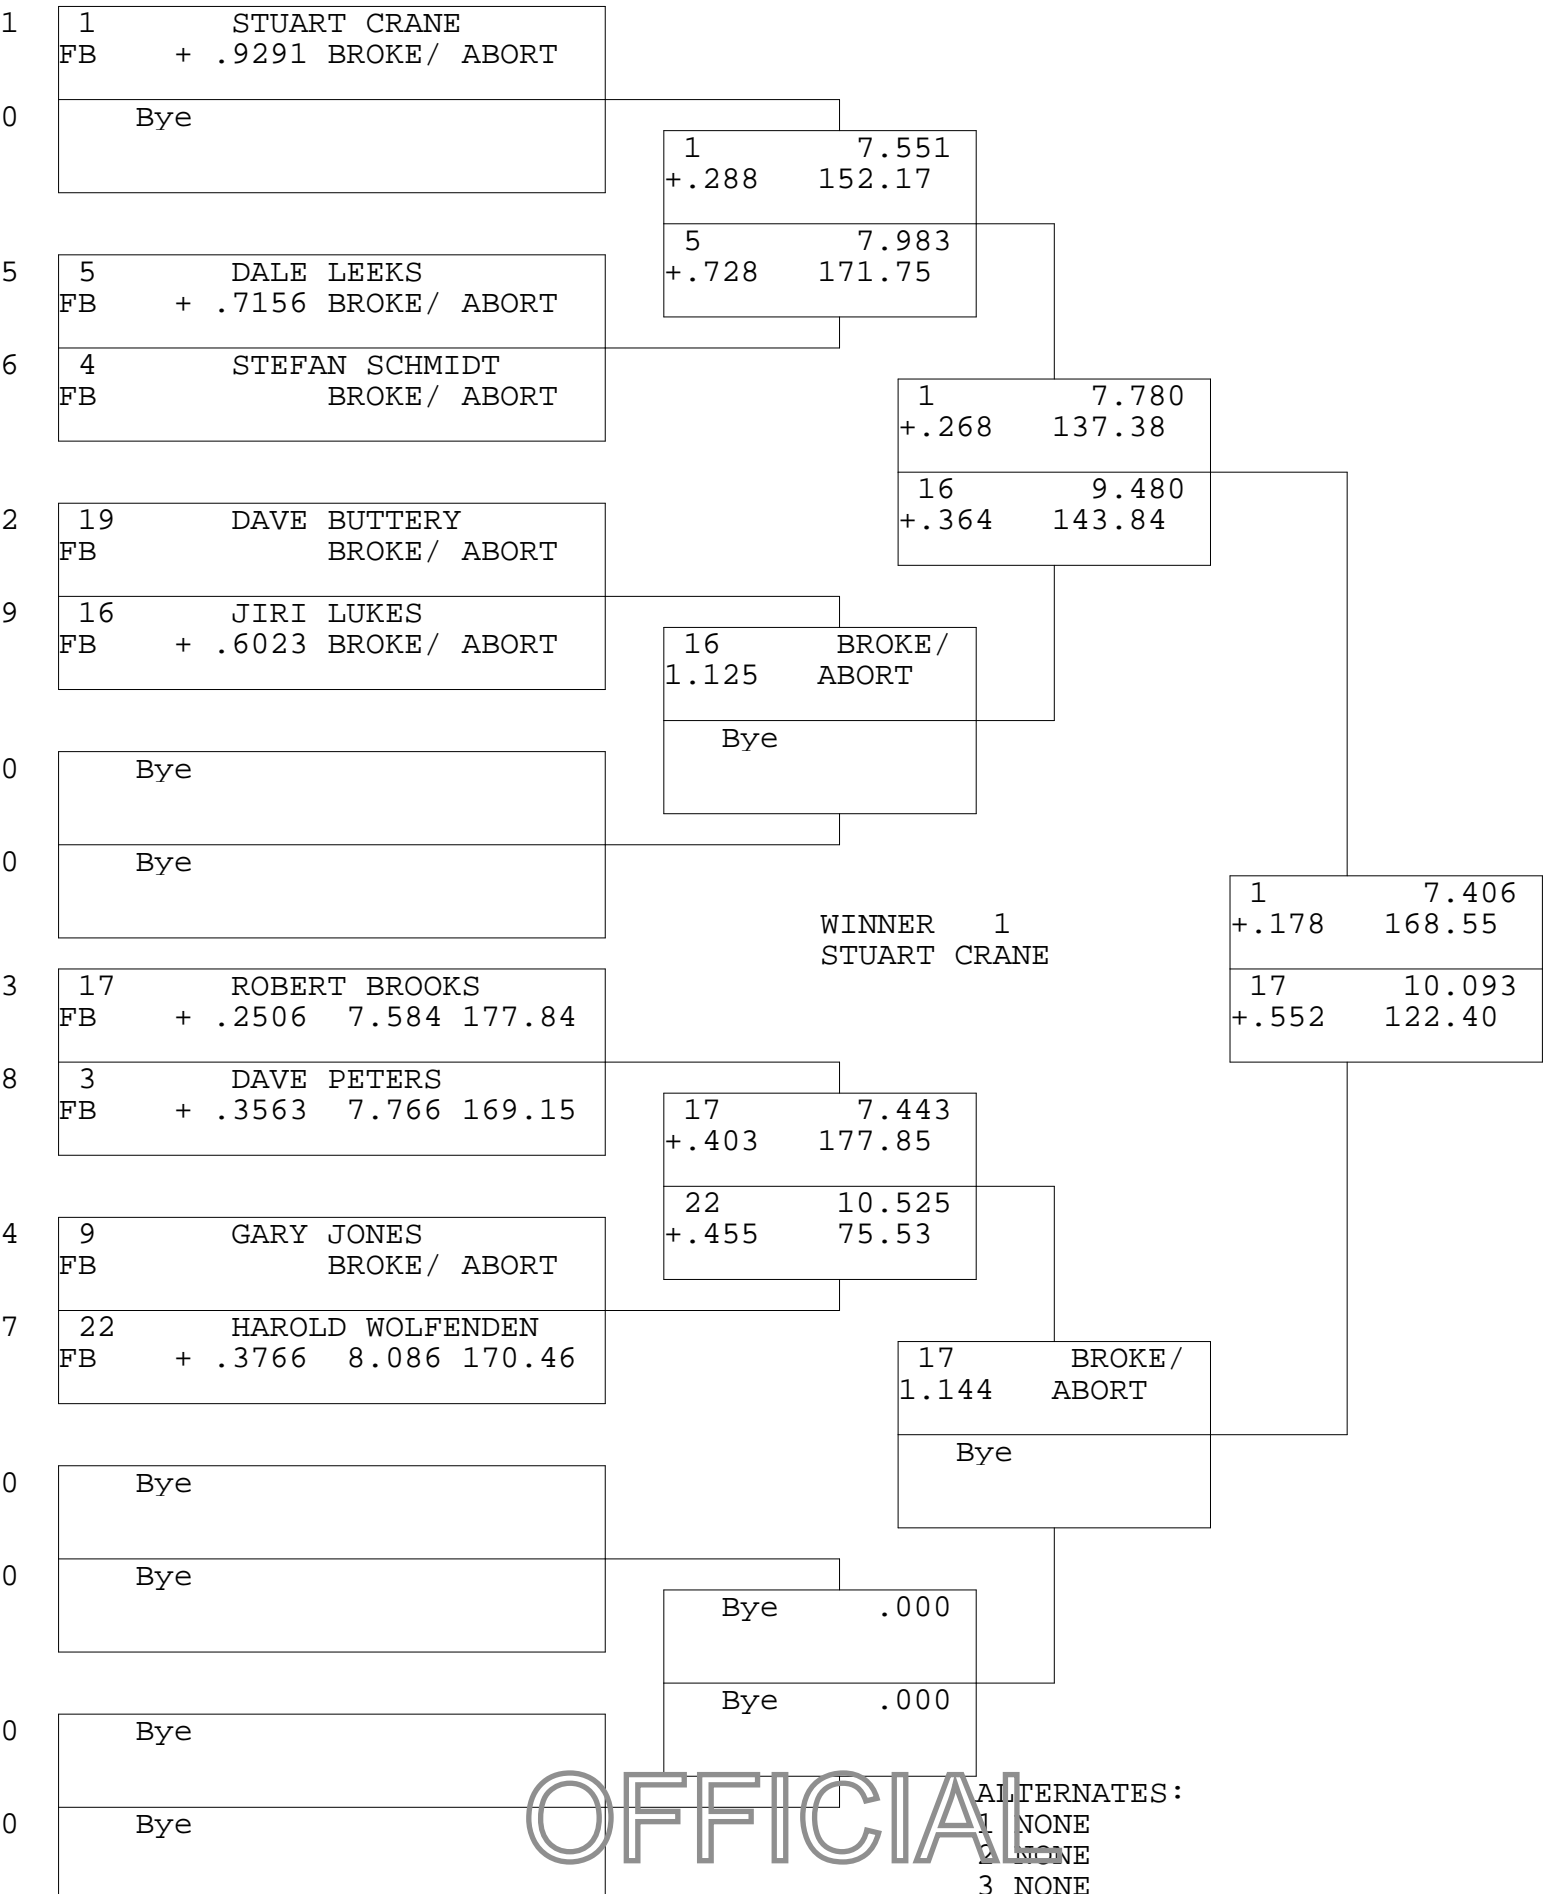

FUNNY BIKE

TSI RACENET SYSTEM
PROGRESSIVE LADDER FOR 9 CARS

19/10/2014
16:20:04

OFFICIAL ALTERNATES:
 1 NONE
 2 NONE
 3 NONE
 4 NONE