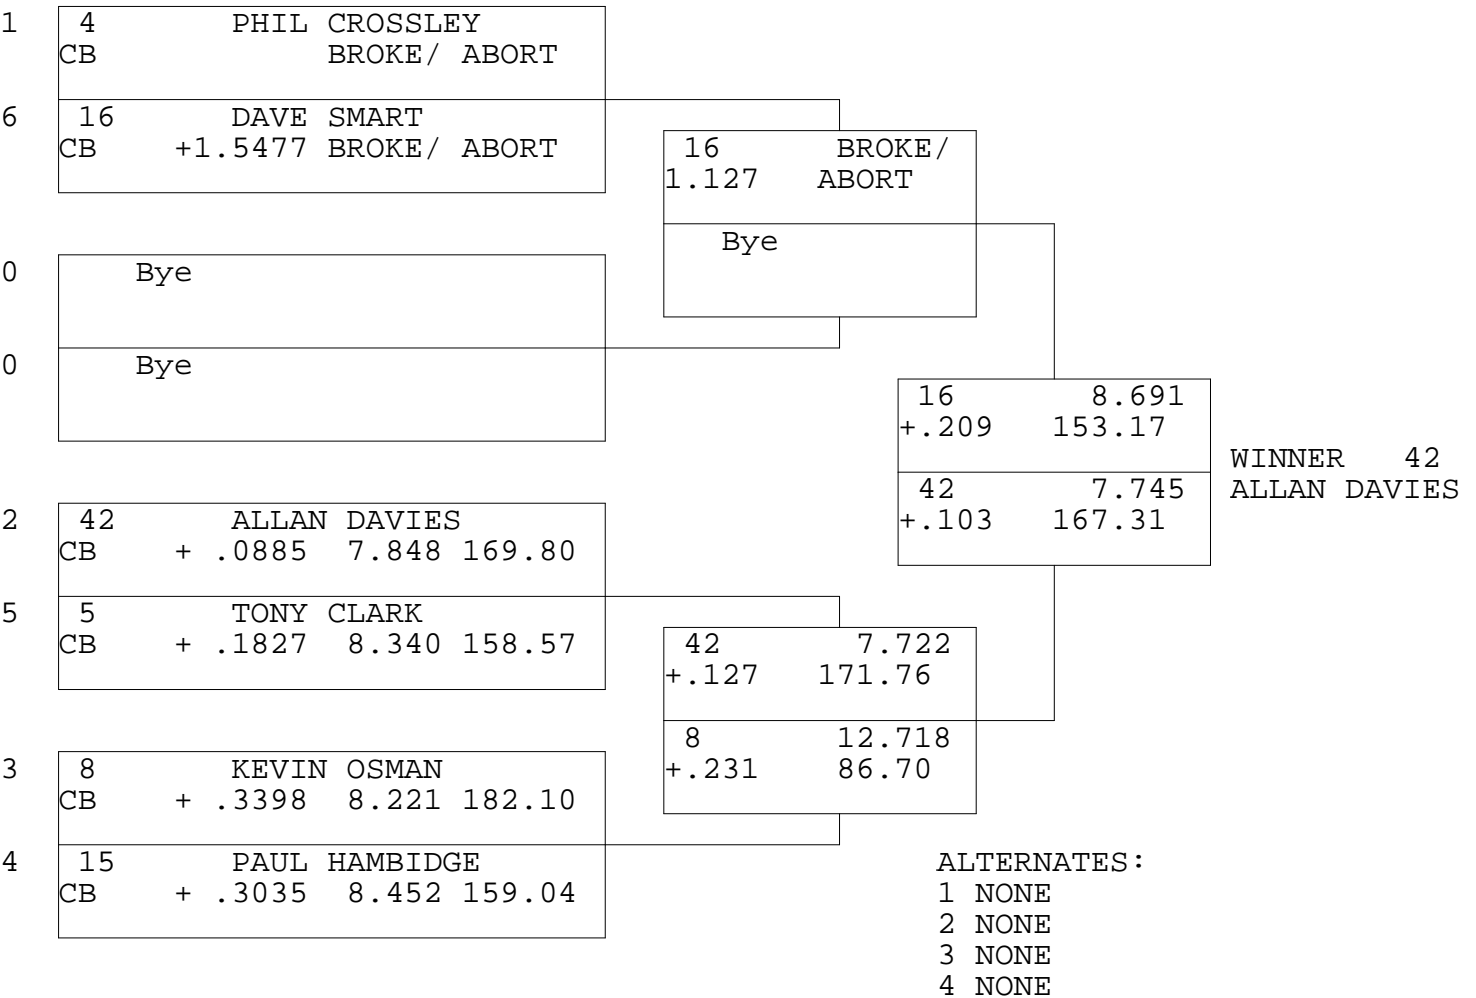

COMP BIKE

TSI RACENET SYSTEM  
 PROGRESSIVE LADDER FOR 6 CARS

19/10/2014  
 16:16:57

OFFICIAL