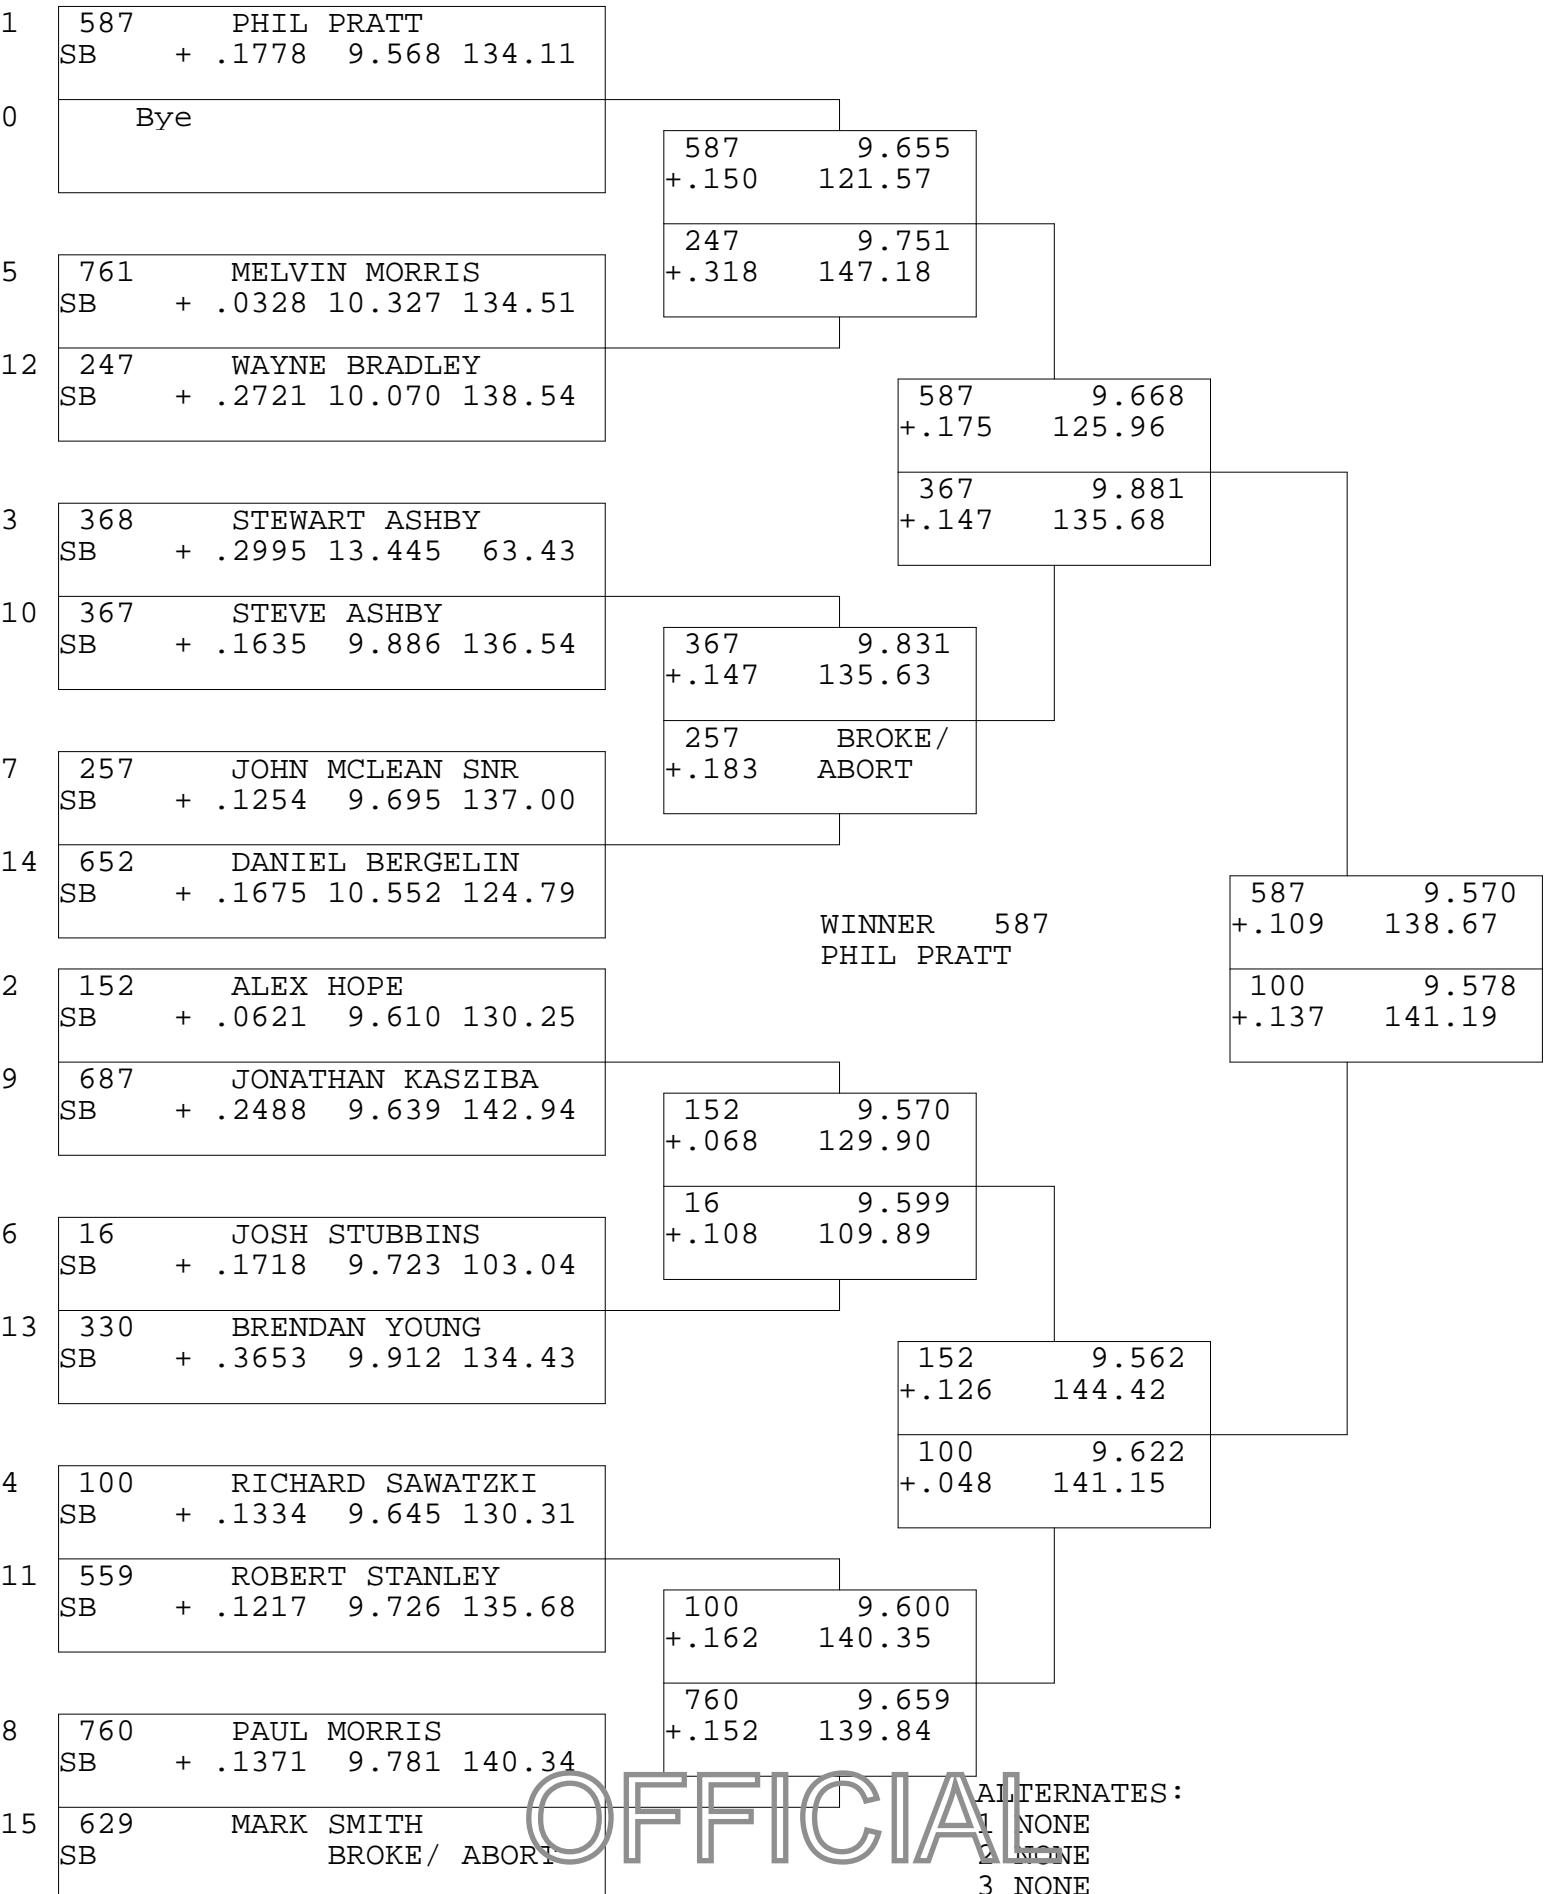

9.50 BIKE

TSI RACENET SYSTEM  
PROGRESSIVE LADDER FOR 15 CARS

19/10/2014  
16:18:11

OFFICIAL